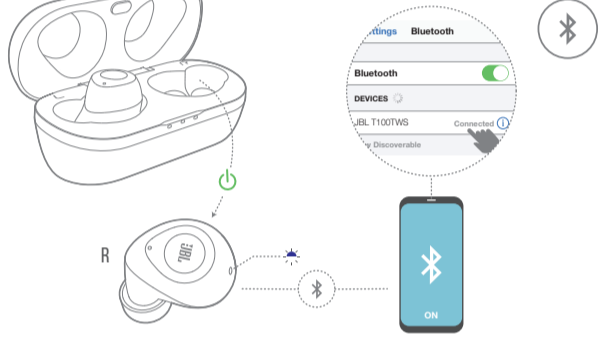

QUICK START GUIDE

BC

T100TWS

WHAT'S IN THE BOX

HOW TO WEAR

FIRST TIME USE

POWER ON & CONNECT

PAIRING

POWER OFF

MANUAL CONTROLS

BUTTON COMMAND

CHARGING

LED BEHAVIORS