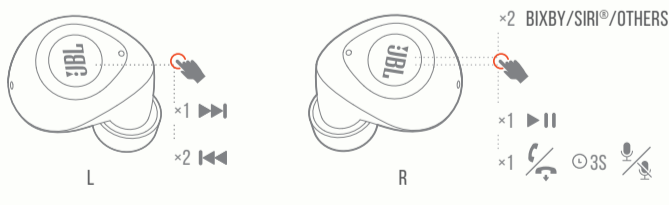

QUICK START GUIDE

BC

T100TWS

WHAT'S IN THE BOX

HOW TO WEAR

FIRST TIME USE

POWER ON & CONNECT

PAIRING

POWER OFF

MANUAL CONTROLS

BUTTON COMMAND

CHARGING

LED BEHAVIORS