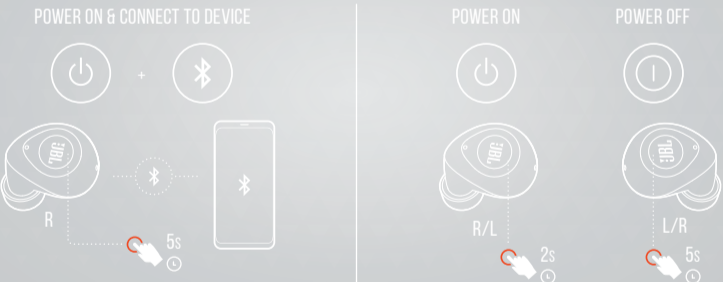

QUICK START GUIDE

BC

T100TWS

WHAT'S IN THE BOX

HOW TO WEAR

FIRST TIME USE

POWER ON & CONNECT

PAIRING

POWER OFF

MANUAL CONTROLS

BUTTON COMMAND

CHARGING

LED BEHAVIORS