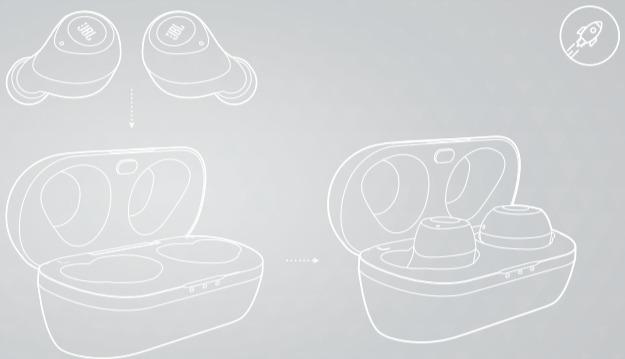

QUICK START GUIDE

BC

T100TWS

WHAT'S IN THE BOX

HOW TO WEAR

FIRST TIME USE

POWER ON & CONNECT

PAIRING

POWER OFF

MANUAL CONTROLS

BUTTON COMMAND

CHARGING

LED BEHAVIORS