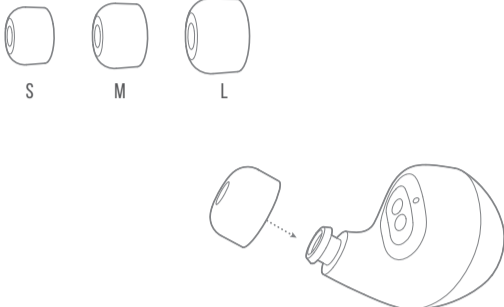

QUICK START GUIDE

BC

T100TWS

WHAT'S IN THE BOX

HOW TO WEAR

FIRST TIME USE

POWER ON & CONNECT

PAIRING

POWER OFF

MANUAL CONTROLS

BUTTON COMMAND

CHARGING

LED BEHAVIORS