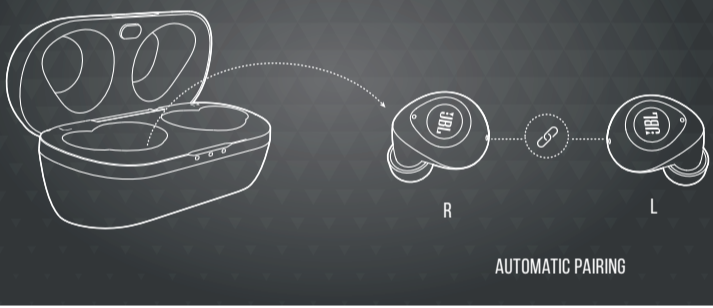

QUICK START GUIDE

BC

T100TWS

WHAT'S IN THE BOX

HOW TO WEAR

FIRST TIME USE

POWER ON & CONNECT

PAIRING

POWER OFF

MANUAL CONTROLS

BUTTON COMMAND

CHARGING

LED BEHAVIORS