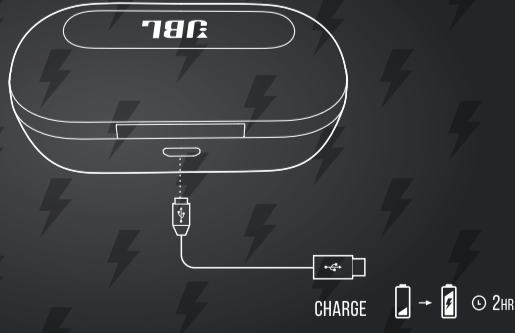

QUICK START GUIDE

BC

T100TWS

WHAT'S IN THE BOX

HOW TO WEAR

FIRST TIME USE

POWER ON & CONNECT

PAIRING

POWER OFF

MANUAL CONTROLS

BUTTON COMMAND

CHARGING

LED BEHAVIORS