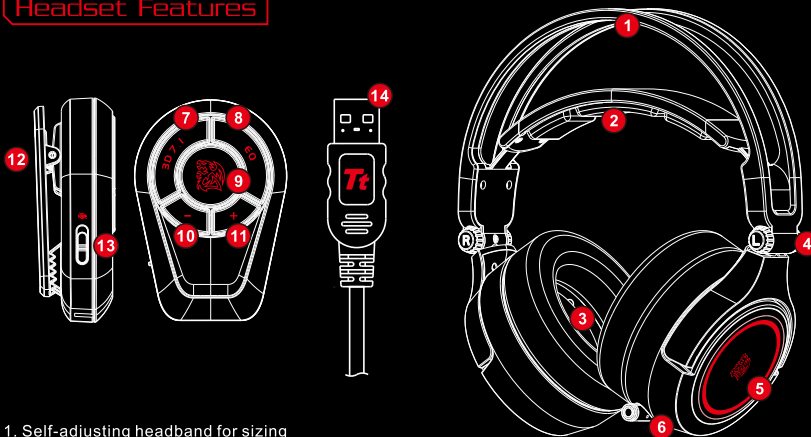

English

Headset Features

1. Self-adjusting headband for sizing
2. Headband pad: soft fabric padding minimizes pressure to your head
3. Fabric cushions for comfort over both short and long term wear
4. Fold flat design: earcups swivel to for convenient transport
5. 16.8 million RGB colors led battle dragon logo on ear cups
6. Retractable microphone for convenience and aesthetics