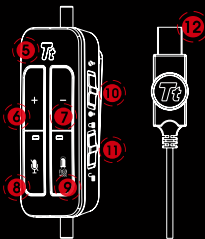

Headset Features

1. LYCRA® pressure release head-pad design
2. High performance frequency response
3. Bendable and pivotable microphone boom
4. Illuminate your ear cups with spectrum, pulse, static lighting effects and cycle through 256 colors between the 7 preset LED modes
5. Illuminated Tt Logo
6. Volume up button
7. Volume down button
8. Microphone mute switch
9. RGB LED mode switch
10. LED light on/off switch
11. Button lock switch
12. Gold-plated USB connector