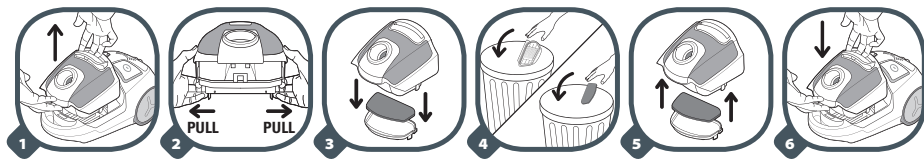

Filter cassette / Cassette filtre