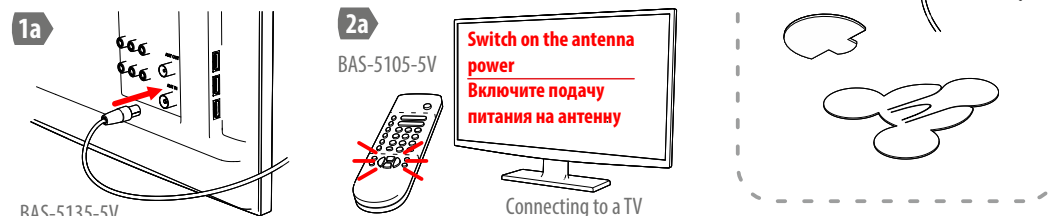

Indoor antenna BAS-5135 Miki is made of high-quality and reliable materials in accordance with thoughtful detail project. You can install the antenna on any horizontal surface near the TV set.

The steps of installation and connection shown in the illustration.

Mount on the window  
Установка на окно

Find max signal  
Найдите максимум сигнала

BAS-5135-USB

BAS-5135-5V  
BAS-5135-P

Connecting to a TV  
Подключение к телевизору