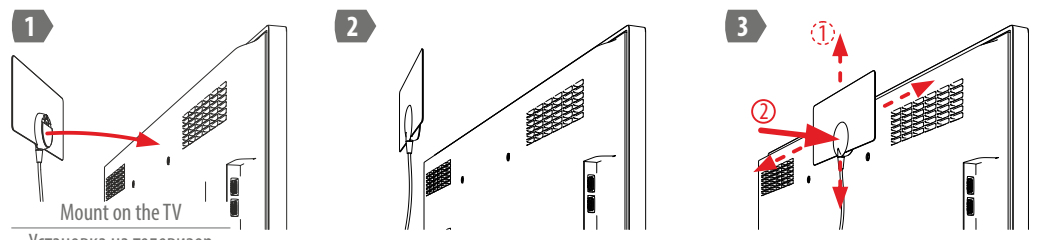

Mount on the stand
Установка на подставку

Mount on the TV
Установка на телевизор