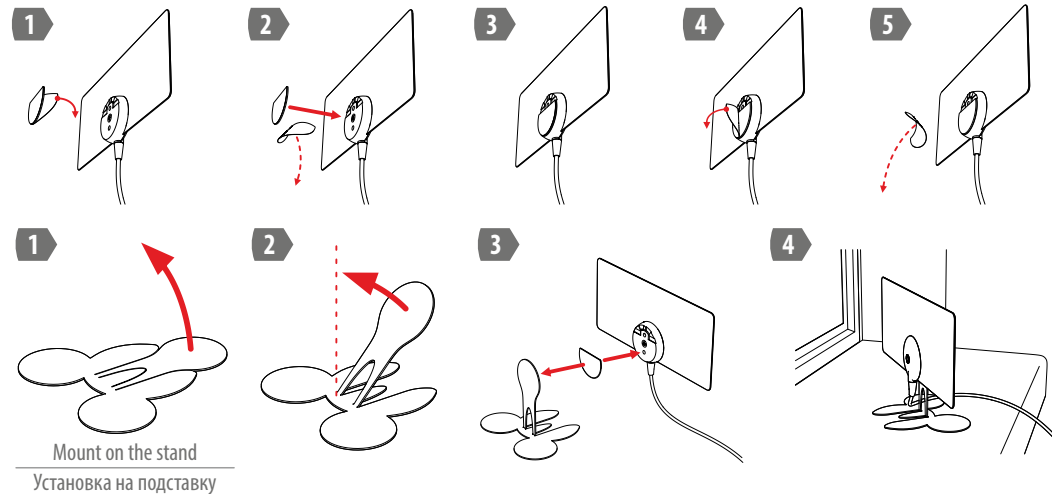

Срок службы антенны – 3 года. Изделие не содержит вредных веществ (материалов) и может быть утилизировано как бытовые отходы любым способом, кроме сжигания в неприспособленных условиях. Изделие может эксплуатироваться без ограничений в быту и на предприятиях не выше III класса опасности.

Антенна BAS-5135 соответствует КШУР.339750.027 и признана годной для эксплуатации. Изготовитель гарантирует соответствие изделия требованиям КШУР.339750.027 при соблюдении потребителем условий эксплуатации, хранения и транспортировки.

Гарантийный срок эксплуатации 12 месяцев со дня продажи через розничную торговую сеть. При отсутствии отметки торгующей организации, гарантийный срок исчисляется с даты изготовления изделия. Месяц и год изготовления изделия указаны в гарантийном талоне. Гарантийный ремонт осуществляет изготовитель. Не принимаются претензии по изделиям, имеющим механические повреждения, отличные от естественных следов эксплуатации.

Характеристики:

Рабочие частоты ... 470-862МГц
Усиление ... 5 / 30-33дБи
Напряжение питания ... 0В / 5В
Длина кабеля ... 1.2м

* BAS-5135 Мики