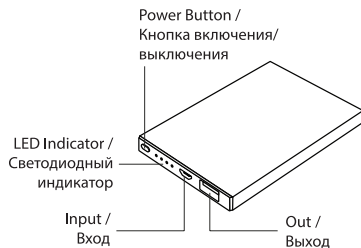

You can talk, surf the Internet, watch video, play games without stopping! Simply don't forget to take X'traLife with You, when leave the house!

SCHEME:

LED Indicator — the LED indicator
Power Button — the on/off switching Button
Input — Micro USB Input for connection of charging device
Out — USB Out for connection of mobile device