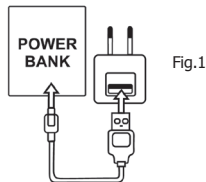

USAGE RULES

For a charge of the external battery, it's recommended to use wall or car USB charger (Fig. 1). Charging of X'traLife 4000 will start automatically.

Red color of the indicator: charging is in process

Blue color of the indicator: charging is complete

Time of total charge of X'traLife 4000 is 5 hours.

To charge Your mobile device by means of the external battery X'traLife 4000, You can use the included connector and a cable (Fig. 2) or the USB cable, attached to your device.