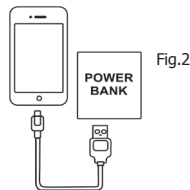

To charge Your mobile device, please, connect it to the external battery X'traLife 4000. Charging will start automatically. The light indicator of blue color shows the charging process.

The blinking LED indicator of a charge displays charge process for few seconds, and the quantity of sections indicates level of a charge of the external battery:

- 1 section: 25%
- 2 sections: 50%
- 3 sections: 75%
- 4 sections: 100%

The external battery is discharged, when at connection of charged device to it, the LED indicator doesn't light up. In this case the external battery needs to be charged.

Package content:

1. External battery Vertex X'traLife 4000
2. USB cable
3. Instruction

Connectors:

Micro USB

Warranty period of Vertex X'traLife 4000 – 1 year.

Accessories (cables and connectors) are affected by the limited warranty period: 3 months.

Manufacturer:

VEX MOBILE PRODUCTION LIMITED
Suite A, 21ST Floor, Eton Building, 288 Des Voeux Road Central, Hong Kong, China.
It is made at plant of the manufacturer in China.

Importer:

"Fortuna SPb"
Ltd, off. 19H, B. 151A, lit. A, Moskovskiy prosp., St. Petersburg, 196128.