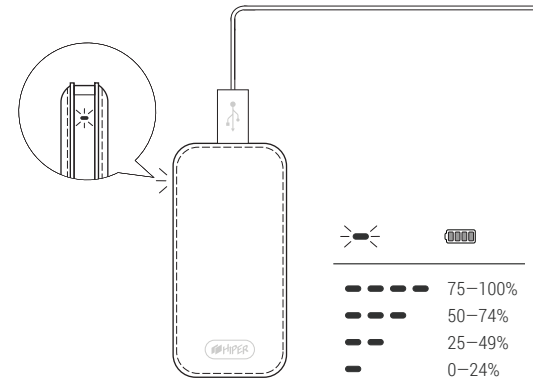

Power Bank
SP5000

SP5000

Quick start guide

SIDE

TOP

LED indicator

USB out

microUSB in

①

②

③

①

②

③

①

②

For complete instructions and important safety information see User Guide at www.hiper-power.com