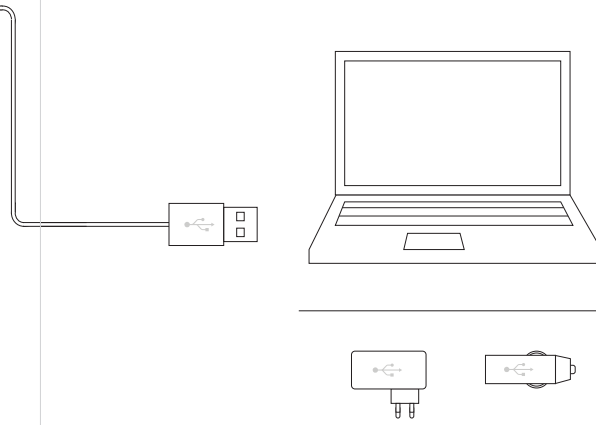

Power Bank
SP5000

SP5000

Quick start guide

SIDE

TOP

LED indicator

USB out

microUSB in

①

②

③

①

②

③

①

②

For complete instructions and important safety information see User Guide at www.hiper-power.com