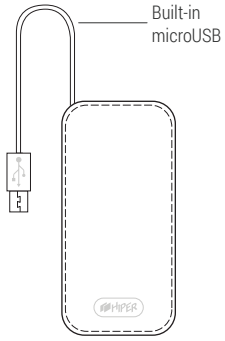

Power Bank  
SP5000

SP5000

Quick start guide

SIDE

TOP

LED indicator

USB out

microUSB in