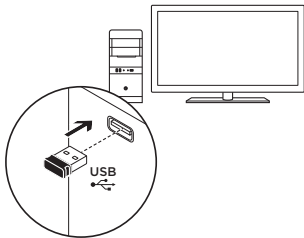

2

M/N:C-U0007

Rating: 5V $\approx$ 100mA

FCC ID: JNZCU0007

IC: 4418A-CU0007

CNC: C-8941

CFT: RCPLOCU10-1356

Approval No.: ETA-418/2010/WRLO

CMIIT ID: 2010DJ0355

MADE IN CHINA

M/N:M-R0028

MADE IN CHINA

M/N:C-U0008

Rating: 5V $\approx$ 100mA

FCC ID: JNZCU0008

IC: 4418A-CU0008

CNC: C-9341

CFT: RCPLOCU11-0321

SUBTEL: 2217

Approval No.: ETA-1115/2011/WRLO

CMIIT ID: 2011DJ1853

www.logitech.com/support/m217

620-006981.002