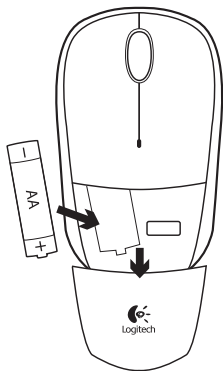

Logitech® Wireless Mouse M217

1