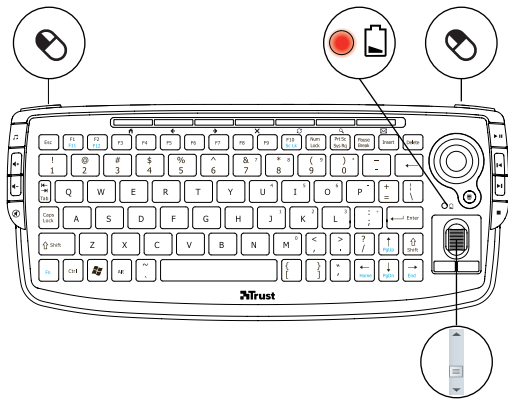

## Quick Installation Guide

ADURA Wireless Multimedia Keyboard  
for SmartTV

4

5