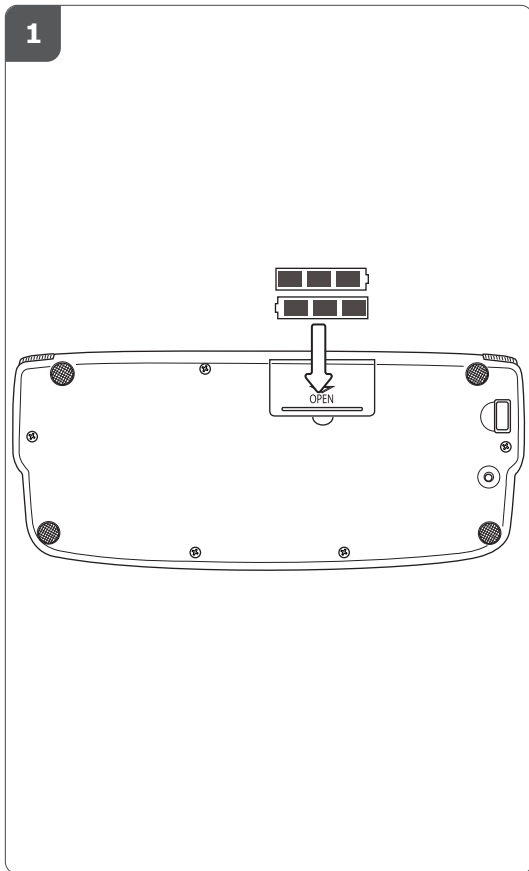

## Quick Installation Guide

ADURA Wireless Multimedia Keyboard  
for SmartTV

4

5