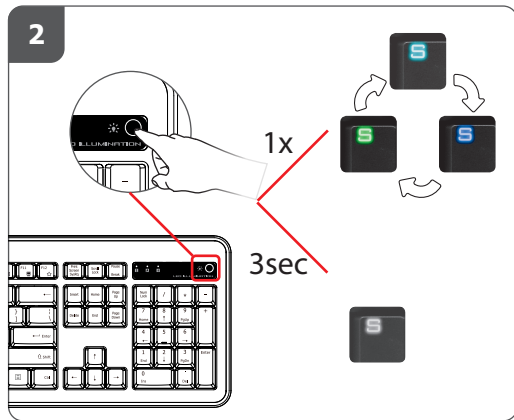

Frequently asked questions

www.trust.com/17364/faq

Quick Installation Guide

eLight LED Illuminated Keyboard

1

2

3