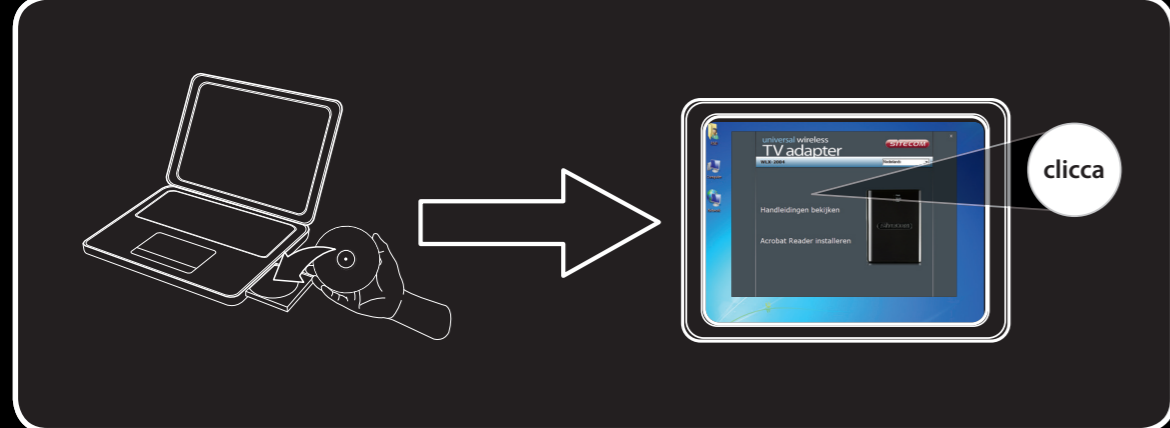

Risoluzione dei problemi

Resolución de problemas   Resolução de problemas   Устранение неполадок   Rozwiązywanie problemów