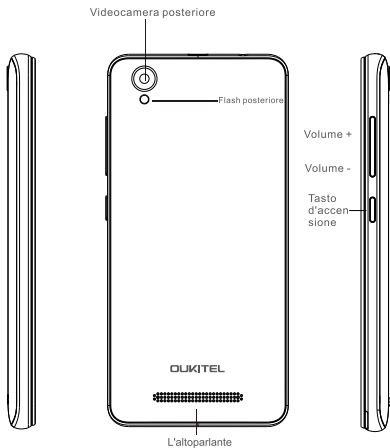

Visão geral

Accessori