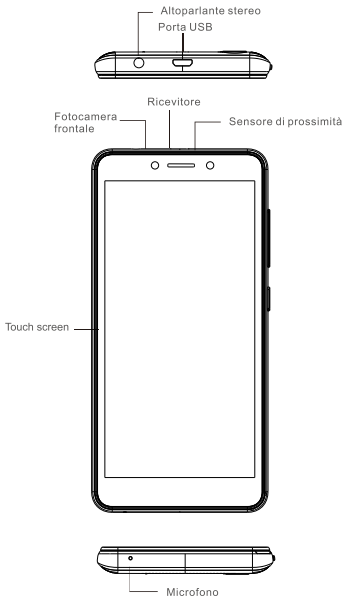

Visão geral