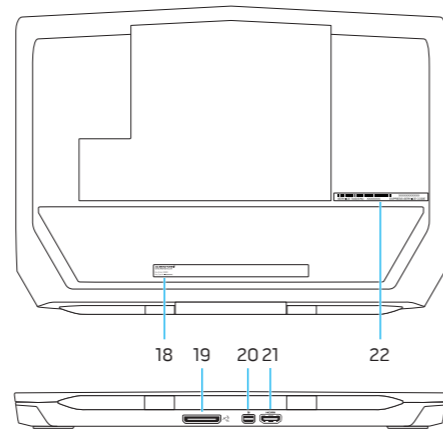

# Features

Fitur | Компоненты | الميزات

1. Right microphone
2. Camera-status light
3. Camera
4. Left microphone
5. Caps-lock status light
6. Wireless-status light
7. Hard-drive activity light
8. Power-adaptor port
9. Security-cable slot
10. USB 3.0 port with PowerShare
11. Microphone port
12. Headset port
13. Touchpad
14. Backlit keyboard
15. USB 3.0 ports (2)
16. Network port
17. Power button
18. Regulatory label
19. External Graphics Port
20. Mini DisplayPort
21. HDMI port
22. Service Tag label