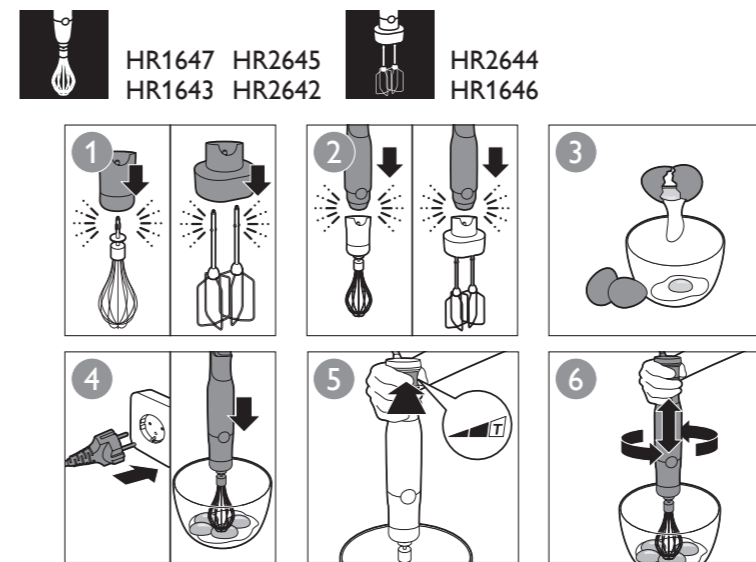

		MAX.		
		100-200 g	30 sec.	
		100-400 ml	60 sec.	
		100-500 ml	60 sec.	
		100-1000 ml	60 sec.	
		250 ml	70-90 sec.	
HR1647 HR2645 HR1643 HR2642		4 x	120 sec.	
HR2645		2 kg	40-60 sec.	
		250 ml	70-90 sec.	
		4 x	120 sec.	
		750 g	180 sec.	
		750 g	120 sec.	
Compact HR1646		100 g	5 x 1 sec.	
		120 g (max)	5 sec.	
		20 g	5 sec.	
		50-100 g (max)	15 sec.	
		100 g	20 sec.	
		200 g	5 x 1 sec.	
		200 g	5 sec.	
		200 g	10 sec.	
		30 g	10 sec.	
		200 g	15 sec.	
		200 g	30 sec.	
		100 g	20 sec.	
		80 g	30 sec.	
		500 g	7 x 1 sec.	
		300 g	30 sec.	
		100 g	30 sec.	
		300 g (max)	60 sec.	
		500 g	30 sec.	
		200 g	45-60 sec.	
	A	350g	20 sec.	
	A	3 pieces	20 sec.	
	A B	1 piece	20 sec.	
	A B	500g	20 sec.	
	B	500g	20 sec.	