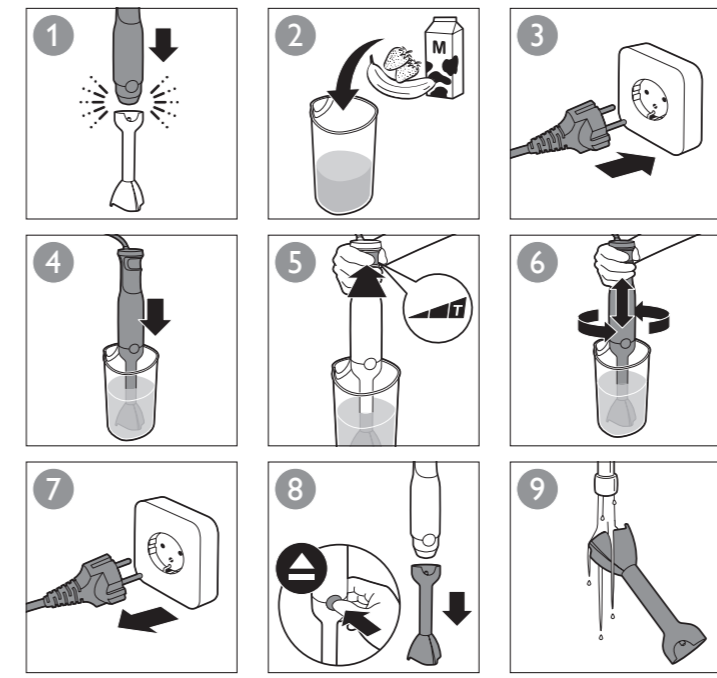

		MAX.		
		100-200 g	30 sec.	
		100-400 ml	60 sec.	
		100-500 ml	60 sec.	
		100-1000 ml	60 sec.	
		250 ml	70-90 sec.	
HR1647 HR2645 HR1643 HR2642		4 x	120 sec.	
HR2645		2 kg	40-60 sec.	
		250 ml	70-90 sec.	
		4 x	120 sec.	
		750 g	180 sec.	
		750 g	120 sec.	
Compact HR1646		100 g	5 x 1 sec.	
		120 g (max)	5 sec.	
		20 g	5 sec.	
		50-100 g (max)	15 sec.	
		100 g	20 sec.	
		200 g	5 x 1 sec.	
		200 g	5 sec.	
		200 g	10 sec.	
		30 g	10 sec.	
		200 g	15 sec.	
		200 g	30 sec.	
		100 g	20 sec.	
		80 g	30 sec.	
		500 g	7 x 1 sec.	
		300 g	30 sec.	
		100 g	30 sec.	
		300 g (max)	60 sec.	
		500 g	30 sec.	
		200 g	45-60 sec.	
	A	350g	20 sec.	
	A	3 pieces	20 sec.	
	A B	1 piece	20 sec.	
	A B	500g	20 sec.	
	B	500g	20 sec.	