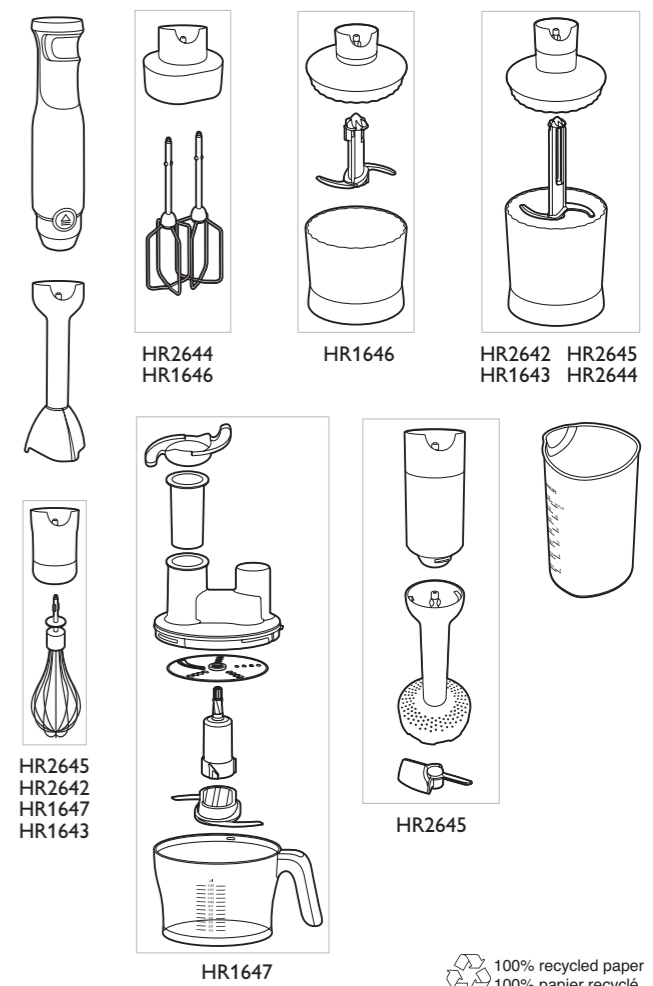

www.philips.com

100% recycled paper
100% papier recyclé
4203.064.6101.3.C