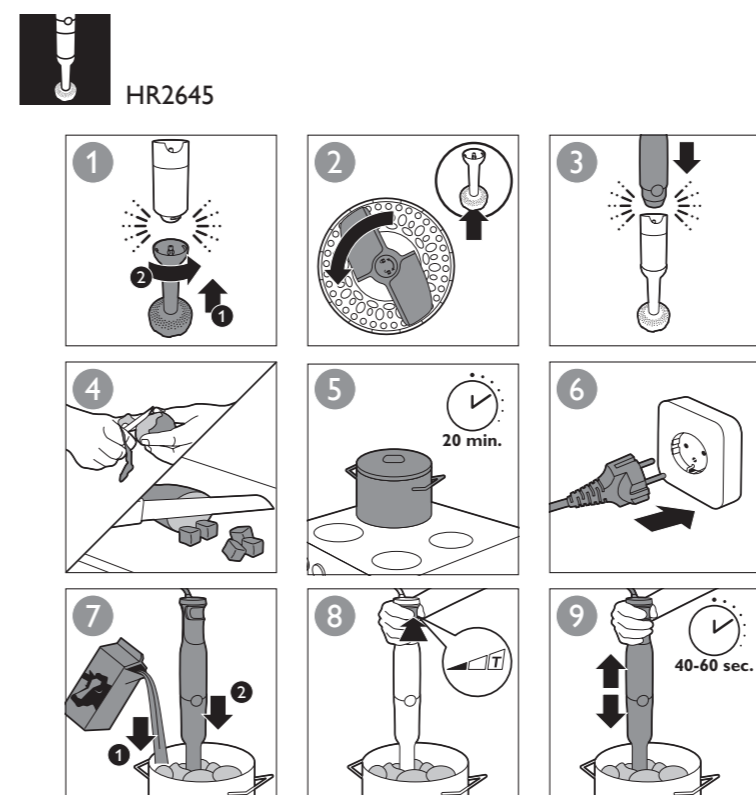

		MAX.		
		100-200 g	30 sec.	
		100-400 ml	60 sec.	
		100-500 ml	60 sec.	
		100-1000 ml	60 sec.	
		250 ml	70-90 sec.	
HR1647 HR2645 HR1643 HR2642		4 x	120 sec.	
HR2645		2 kg	40-60 sec.	
		250 ml	70-90 sec.	
		4 x	120 sec.	
		750 g	180 sec.	
		750 g	120 sec.	
Compact HR1646		100 g	5 x 1 sec.	
		120 g (max)	5 sec.	
		20 g	5 sec.	
		50-100 g (max)	15 sec.	
		100 g	20 sec.	
		200 g	5 x 1 sec.	
		200 g	5 sec.	
		200 g	10 sec.	
		30 g	10 sec.	
		200 g	15 sec.	
		200 g	30 sec.	
		100 g	20 sec.	
		80 g	30 sec.	
		500 g	7 x 1 sec.	
		300 g	30 sec.	
		100 g	30 sec.	
		300 g (max)	60 sec.	
		500 g	30 sec.	
		200 g	45-60 sec.	
	A	350g	20 sec.	
	A	3 pieces	20 sec.	
	A B	1 piece	20 sec.	
	A B	500g	20 sec.	
	B	500g	20 sec.	