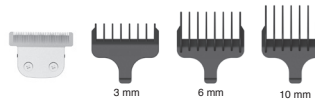

Guide Combs for T-Blade

Guide Combs for Standard Blade

6-Position Guide Comb
2-12 mm

Detailer

Shaver

09888-1316 Total Beard Grooming Kit

Beard Guide Combs

Hair Guide Combs