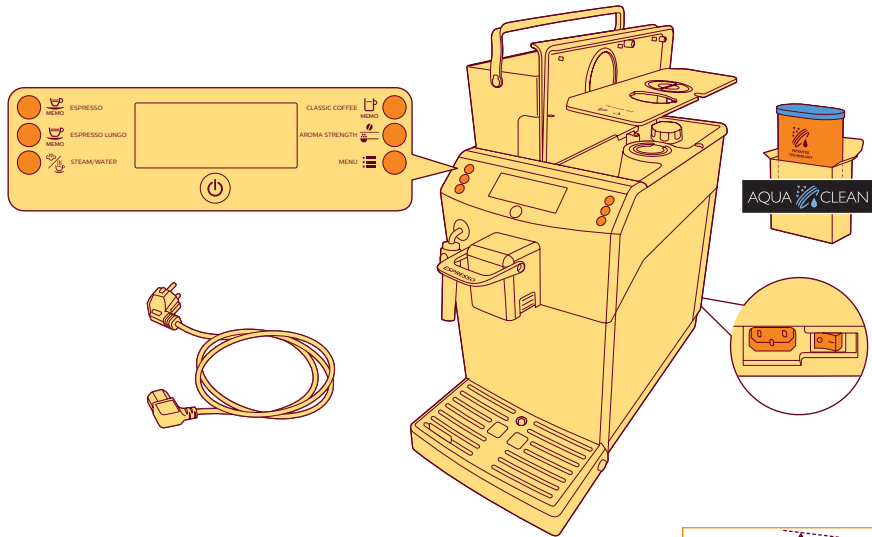

 ESPRESSO

 STEAM

**PHILIPS**

Super automatic  
espresso machine

4000 series

EP4010

[www.philips.com/coffee-care](http://www.philips.com/coffee-care)

 BEFORE FIRST USE