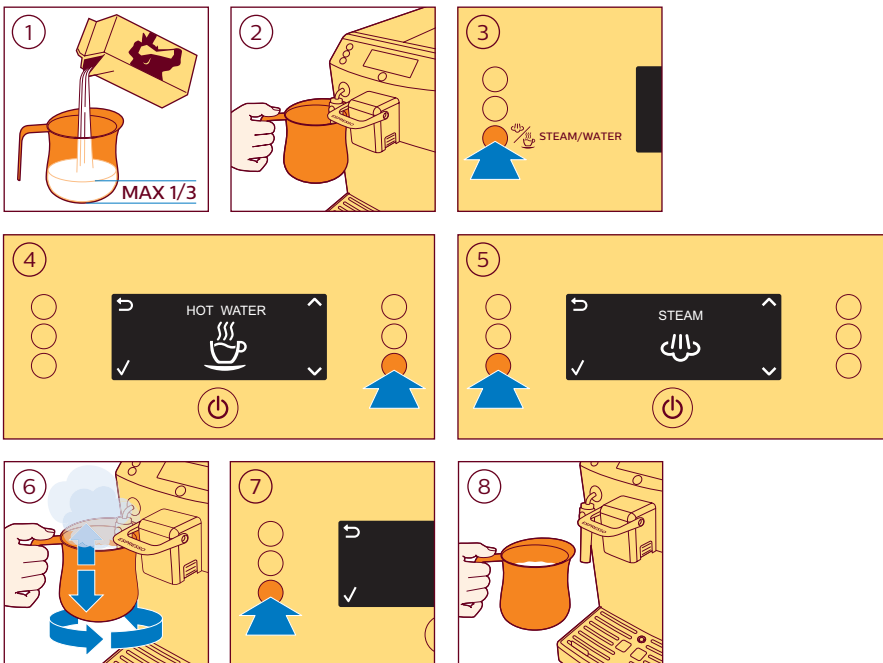

 ESPRESSO

 STEAM

**PHILIPS**

Super automatic  
espresso machine

4000 series

EP4010

[www.philips.com/coffee-care](http://www.philips.com/coffee-care)

 BEFORE FIRST USE