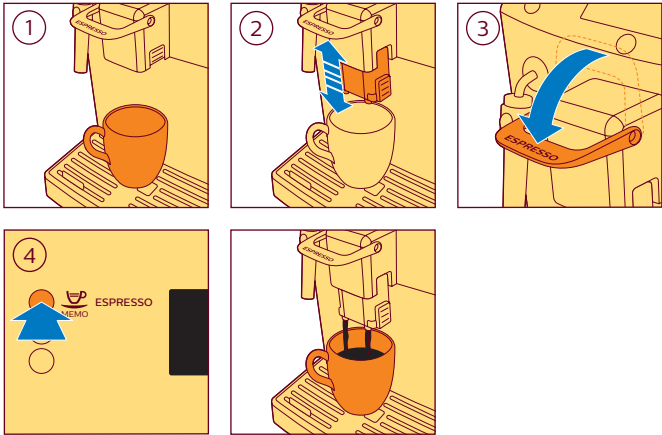

 ESPRESSO

 STEAM

**PHILIPS**

Super automatic  
espresso machine

4000 series

EP4010

[www.philips.com/coffee-care](http://www.philips.com/coffee-care)

 BEFORE FIRST USE