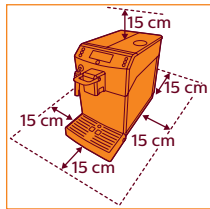

 ESPRESSO

 STEAM

**PHILIPS**

Super automatic  
espresso machine

4000 series

EP4010

[www.philips.com/coffee-care](http://www.philips.com/coffee-care)

 BEFORE FIRST USE