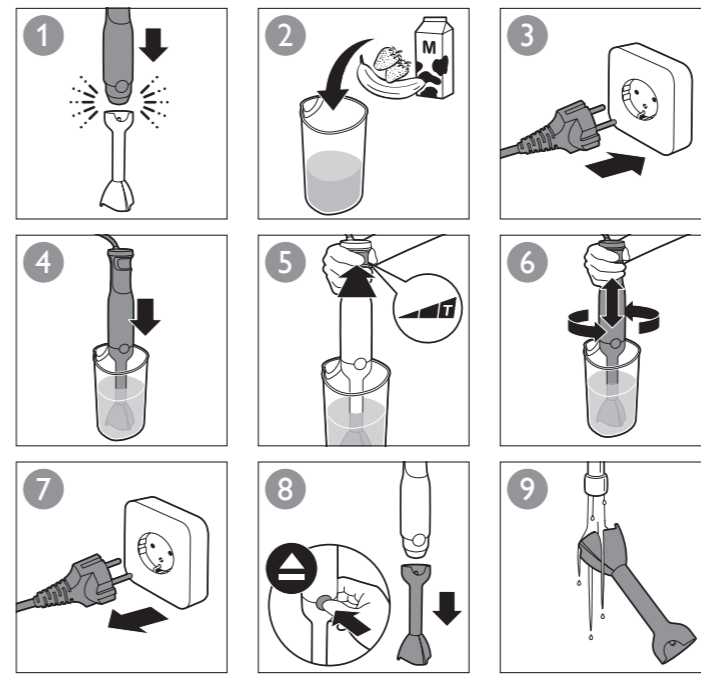

		MAX.		
		100-200 g	30 sec.	
		100-400 ml	60 sec.	
		100-500 ml	60 sec.	
		100-1000 ml	60 sec.	
		250 ml	70-90 sec.	
HR1647 HR2645 HR1643 HR2642		4 x	120 sec.	
		2 kg	40-60 sec.	
HR2645		250 ml	70-90 sec.	
		4 x	120 sec.	
		750 g	180 sec.	
		750 g	120 sec.	
Compact HR1646		100 g	5 x 1 sec.	
		120 g (max)	5 sec.	
		20 g	5 sec.	
		50-100 g (max)	15 sec.	
		100 g	20 sec.	
		200 g	5 x 1 sec.	
		200 g	5 sec.	
XL HR2645 HR2644 HR2642 HR1643		200 g	10 sec.	
		30 g	10 sec.	
		200 g	15 sec.	
		200 g	30 sec.	
		100 g	20 sec.	
		80 g	30 sec.	
		500 g	7 x 1 sec.	
		300 g	30 sec.	
		100 g	30 sec.	
		300 g (max)	60 sec.	
		500 g	30 sec.	
		200 g	45-60 sec.	
	A	350g	20 sec.	
	A	3 pieces	20 sec.	
	A B	1 piece	20 sec.	
	A B	500g	20 sec.	
	B	500g	20 sec.	