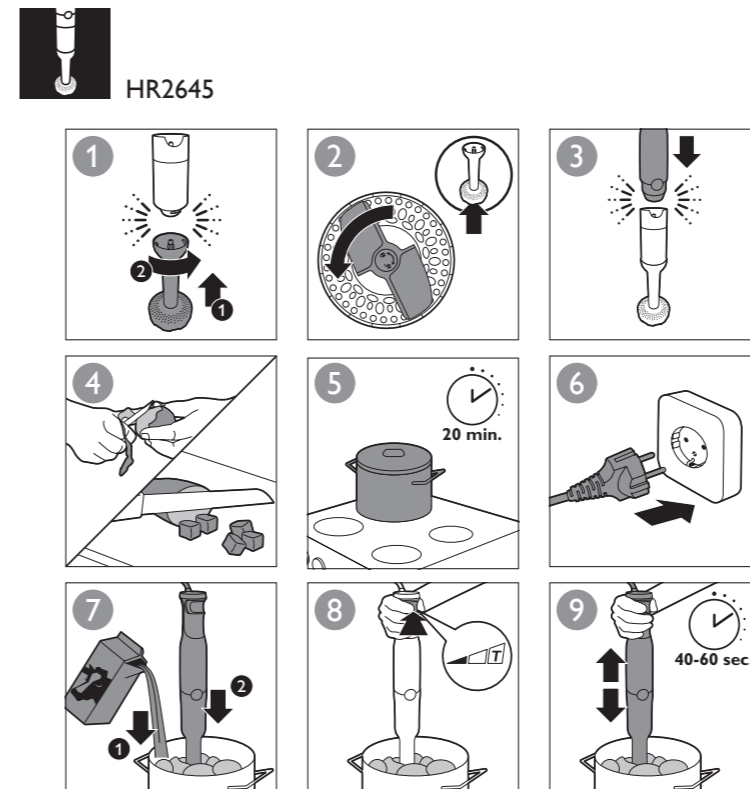

		MAX.		
		100-200 g	30 sec.	
		100-400 ml	60 sec.	
		100-500 ml	60 sec.	
		100-1000 ml	60 sec.	
		250 ml	70-90 sec.	
HR1647 HR2645 HR1643 HR2642		4 x	120 sec.	
		2 kg	40-60 sec.	
HR2645		250 ml	70-90 sec.	
		4 x	120 sec.	
		750 g	180 sec.	
		750 g	120 sec.	
Compact HR1646		100 g	5 x 1 sec.	
		120 g (max)	5 sec.	
		20 g	5 sec.	
		50-100 g (max)	15 sec.	
		100 g	20 sec.	
		200 g	5 x 1 sec.	
		200 g	5 sec.	
XL HR2645 HR2644 HR2642 HR1643		200 g	10 sec.	
		30 g	10 sec.	
		200 g	15 sec.	
		200 g	30 sec.	
		100 g	20 sec.	
		80 g	30 sec.	
		500 g	7 x 1 sec.	
		300 g	30 sec.	
		100 g	30 sec.	
		300 g (max)	60 sec.	
		500 g	30 sec.	
		200 g	45-60 sec.	
	A	350g	20 sec.	
	A	3 pieces	20 sec.	
	A B	1 piece	20 sec.	
	A B	500g	20 sec.	
	B	500g	20 sec.	