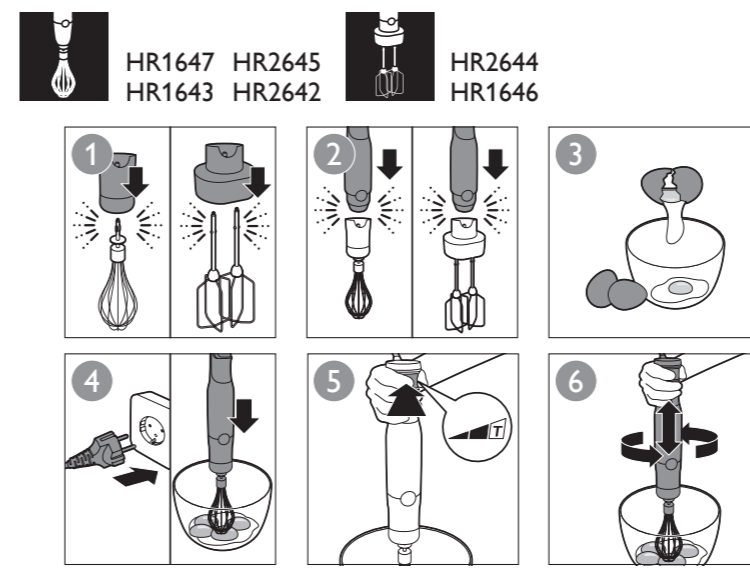

		MAX.		
		100-200 g	30 sec.	
		100-400 ml	60 sec.	
		100-500 ml	60 sec.	
		100-1000 ml	60 sec.	
		250 ml	70-90 sec.	
HR1647 HR2645 HR1643 HR2642		4 x	120 sec.	
		2 kg	40-60 sec.	
HR2645		250 ml	70-90 sec.	
		4 x	120 sec.	
		750 g	180 sec.	
		750 g	120 sec.	
Compact HR1646		100 g	5 x 1 sec.	
		120 g (max)	5 sec.	
		20 g	5 sec.	
		50-100 g (max)	15 sec.	
		100 g	20 sec.	
		200 g	5 x 1 sec.	
		200 g	5 sec.	
XL HR2645 HR2644 HR2642 HR1643		200 g	10 sec.	
		30 g	10 sec.	
		200 g	15 sec.	
		200 g	30 sec.	
		100 g	20 sec.	
		80 g	30 sec.	
		500 g	7 x 1 sec.	
		300 g	30 sec.	
		100 g	30 sec.	
		300 g (max)	60 sec.	
		500 g	30 sec.	
		200 g	45-60 sec.	
	A	350g	20 sec.	
	A	3 pieces	20 sec.	
	A B	1 piece	20 sec.	
	A B	500g	20 sec.	
	B	500g	20 sec.	