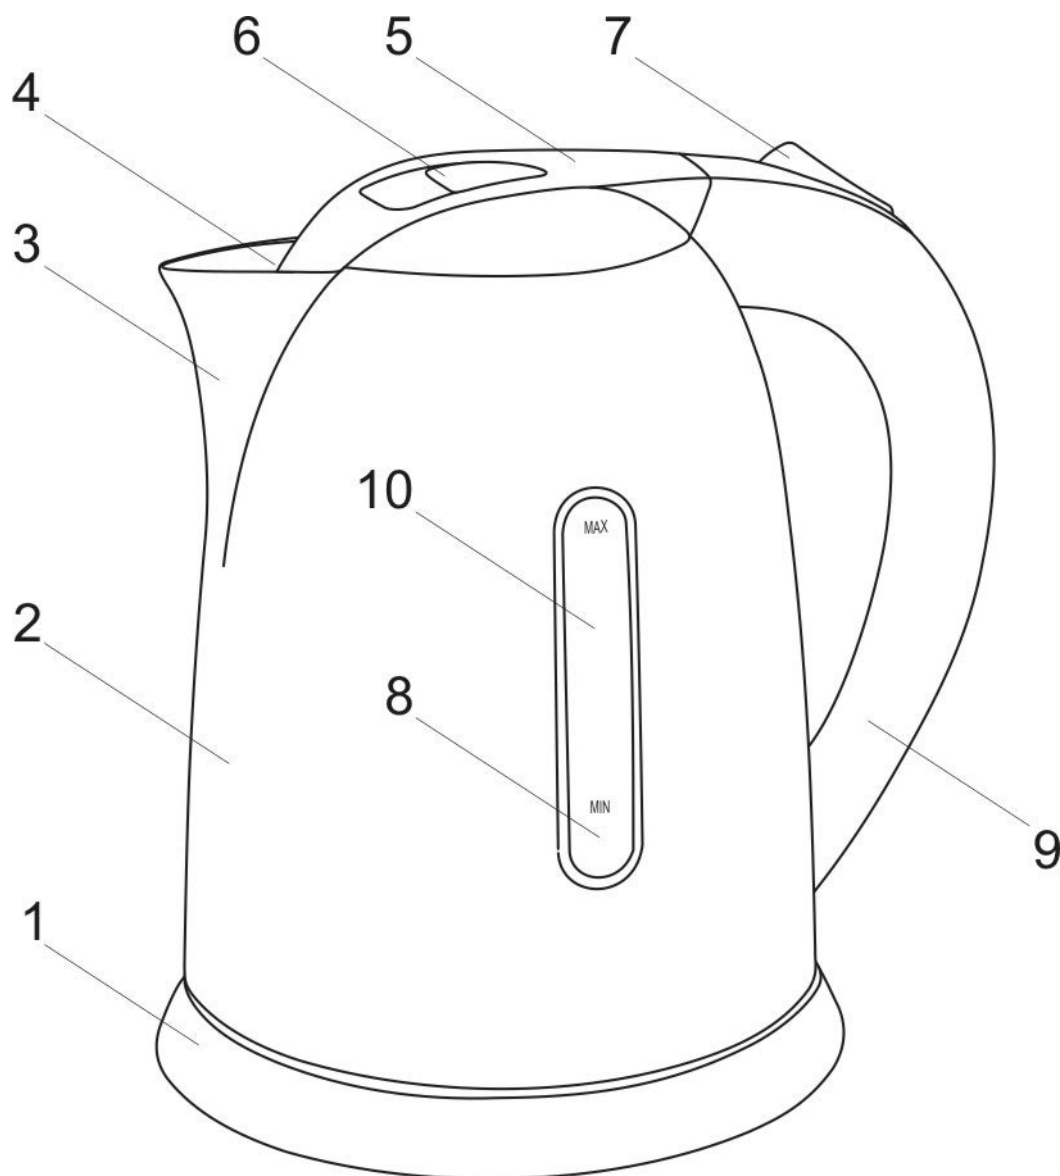

GB DESCRIPTION

1. Base unit with cord storage compartment
2. Body
3. Spout
4. Removable filter
5. Lid
6. Lid open handle
7. On/Off switch
8. Indicator light
9. Handle
10. Double water level scale

RUS УСТРОЙСТВО ИЗДЕЛИЯ

1. База питания с отсеком для хранения шнура
2. Корпус
3. Носик
4. Съёмный фильтр
5. Крышка
6. Ручка открытия крышки
7. Выключатель
8. Световой индикатор работы
9. Ручка
10. Двухсторонняя шкала уровня воды