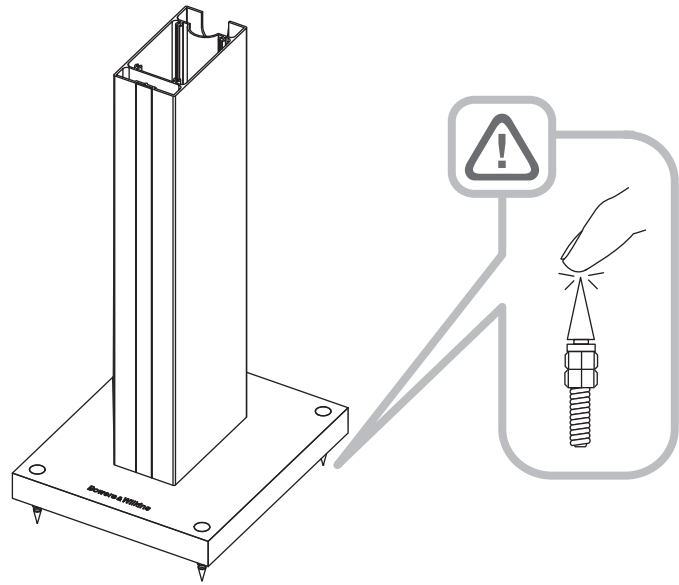

FS-CM S2

Bowers & Wilkins

B&W Group Ltd
 Dale Road
 Worthing West Sussex
 BN11 2BH England

T +44 (0) 1903221800
 F +44 (0) 1903221801
 info@bwgroup.com
 www.bowers-wilkins.com

B&W Group (UK Sales)
 T +44 (0) 1903221500
 E uksales@bwgroup.com