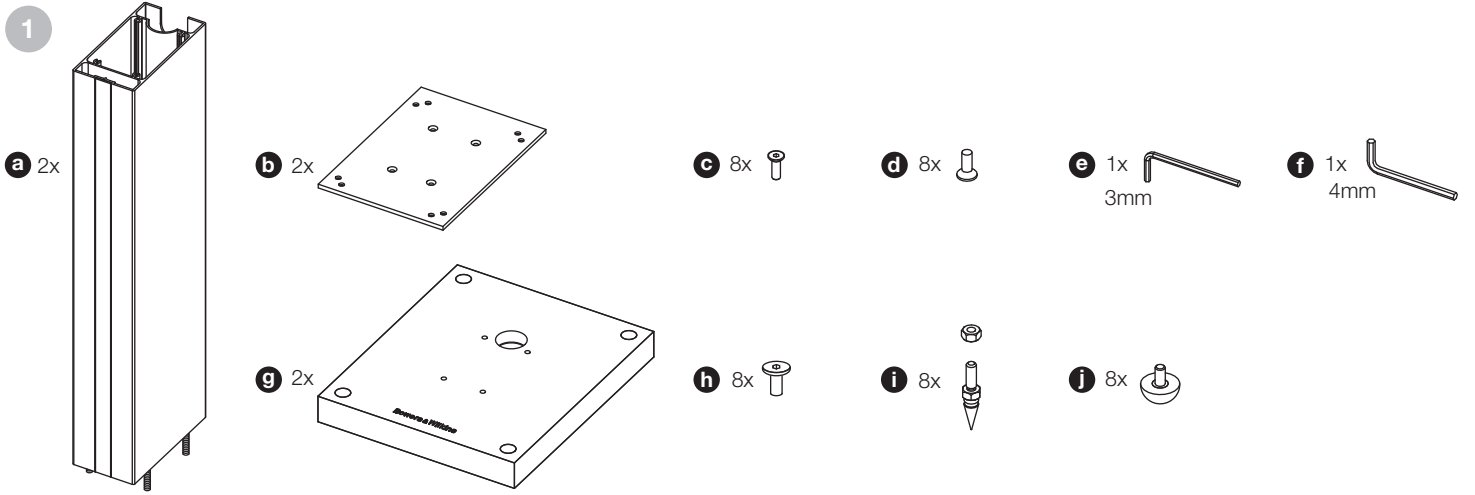

FS-CM S2

Bowers & Wilkins

B&W Group Ltd
 Dale Road
 Worthing West Sussex
 BN11 2BH England

T +44 (0) 1903221800
 F +44 (0) 1903221801
 info@bwgroup.com
 www.bowers-wilkins.com

B&W Group (UK Sales)
 T +44 (0) 1903221500
 E uksales@bwgroup.com