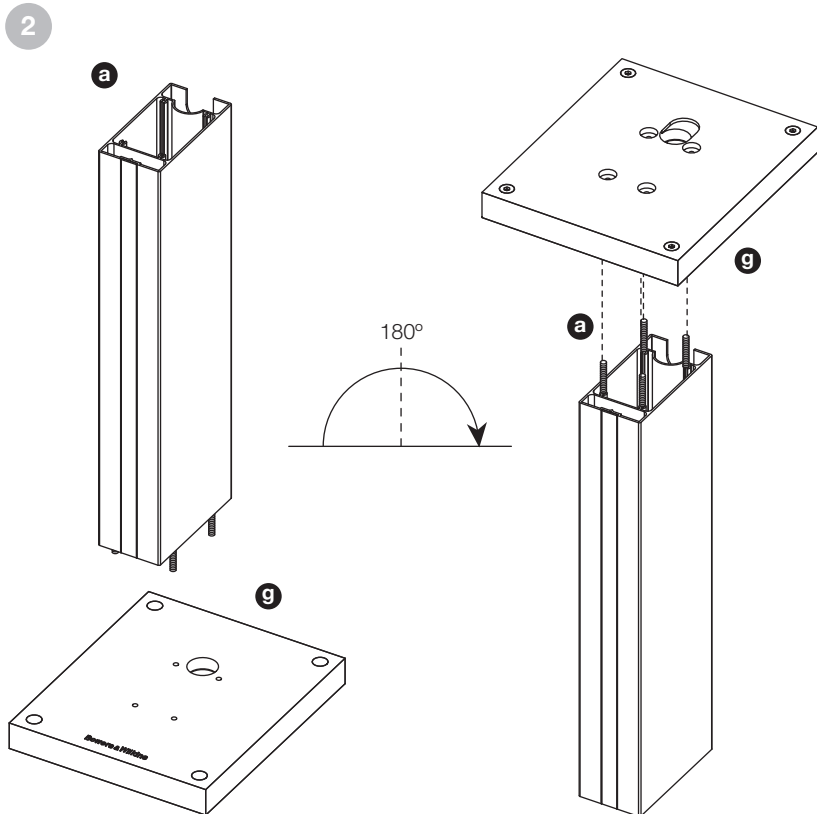

FS-CM S2

Bowers & Wilkins

B&W Group Ltd
 Dale Road
 Worthing West Sussex
 BN11 2BH England

T +44 (0) 1903221800
 F +44 (0) 1903221801
 info@bwgroup.com
 www.bowers-wilkins.com

B&W Group (UK Sales)
 T +44 (0) 1903221500
 E uksales@bwgroup.com