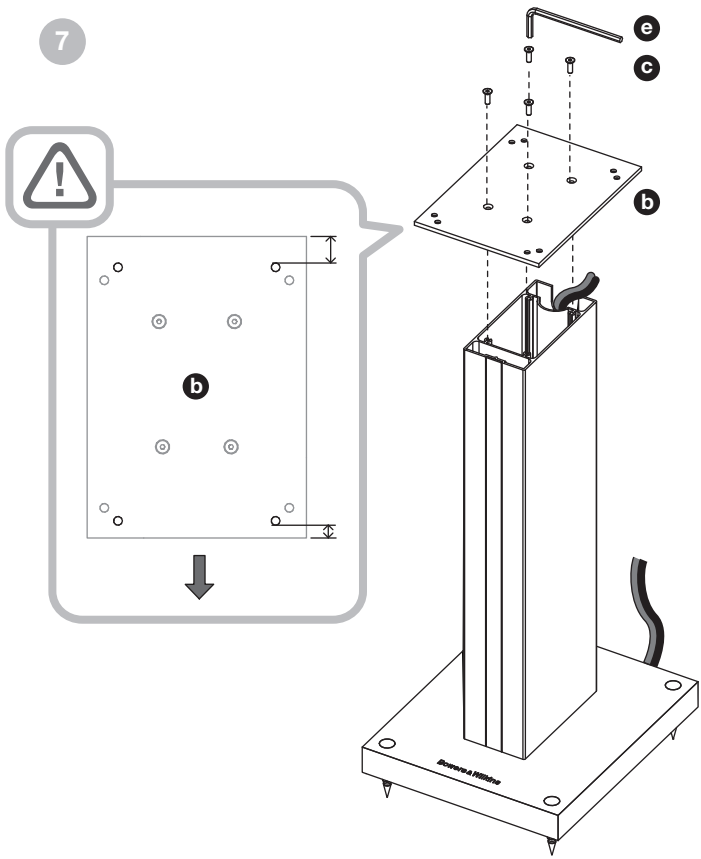

FS-CM S2

Bowers & Wilkins

B&W Group Ltd
 Dale Road
 Worthing West Sussex
 BN11 2BH England

T +44 (0) 1903221800
 F +44 (0) 1903221801
 info@bwgroup.com
 www.bowers-wilkins.com

B&W Group (UK Sales)
 T +44 (0) 1903221500
 E uksales@bwgroup.com