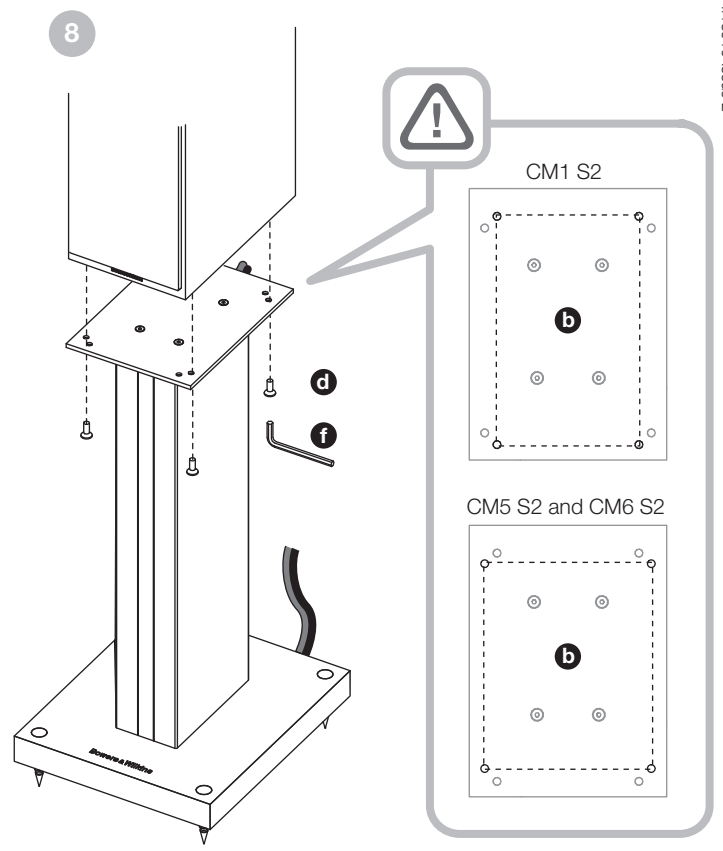

FS-CM S2

Bowers & Wilkins

B&W Group Ltd
 Dale Road
 Worthing West Sussex
 BN11 2BH England

T +44 (0) 1903221800
 F +44 (0) 1903221801
 info@bwgroup.com
 www.bowers-wilkins.com

B&W Group (UK Sales)
 T +44 (0) 1903221500
 E uksales@bwgroup.com