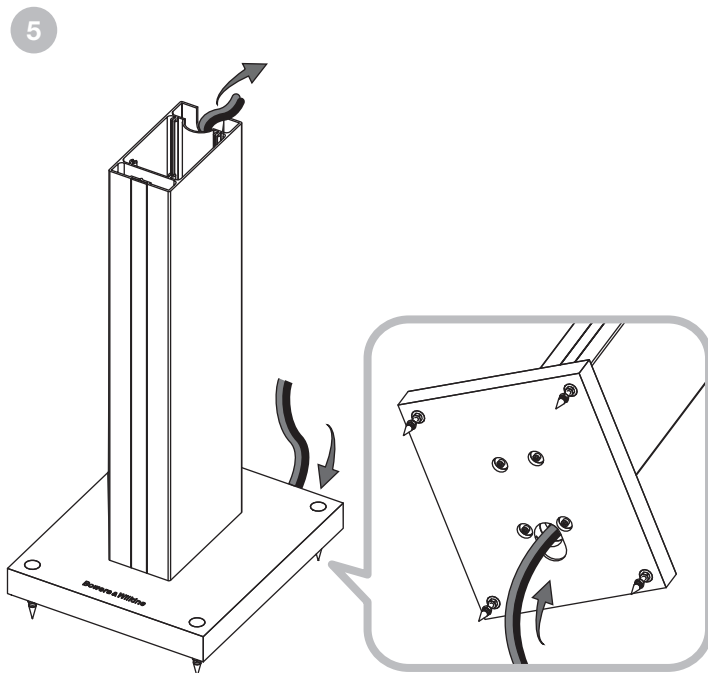

FS-CM S2

Bowers & Wilkins

B&W Group Ltd
 Dale Road
 Worthing West Sussex
 BN11 2BH England

T +44 (0) 1903221800
 F +44 (0) 1903221801
 info@bwgroup.com
 www.bowers-wilkins.com

B&W Group (UK Sales)
 T +44 (0) 1903221500
 E uksales@bwgroup.com