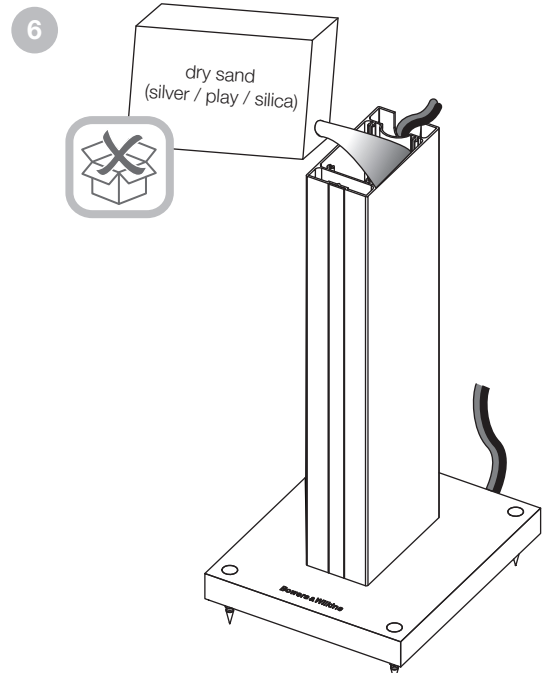

FS-CM S2

Bowers & Wilkins

B&W Group Ltd
 Dale Road
 Worthing West Sussex
 BN11 2BH England

T +44 (0) 1903221800
 F +44 (0) 1903221801
 info@bwgroup.com
 www.bowers-wilkins.com

B&W Group (UK Sales)
 T +44 (0) 1903221500
 E uksales@bwgroup.com