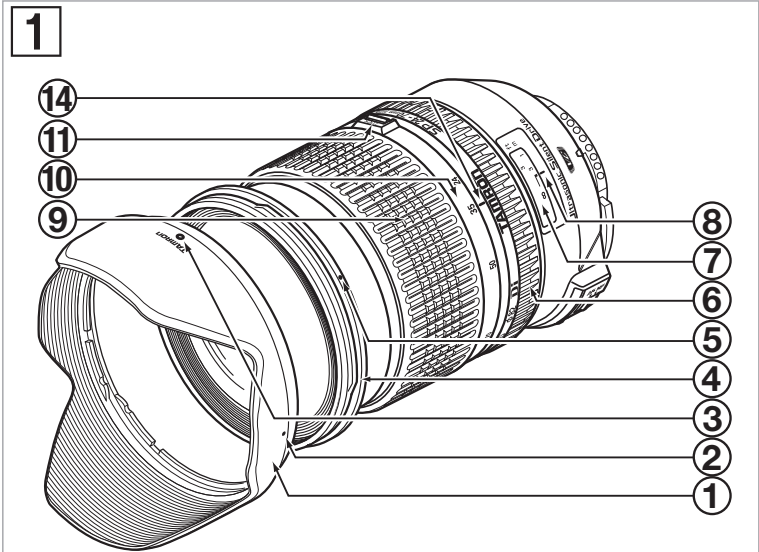

TAMRON

SP24-70mm F/2.8 Di VC USD
(for Nikon, Canon)

SP24-70mm F/2.8 Di USD
(for Sony *Models without the VC)

Model: A007