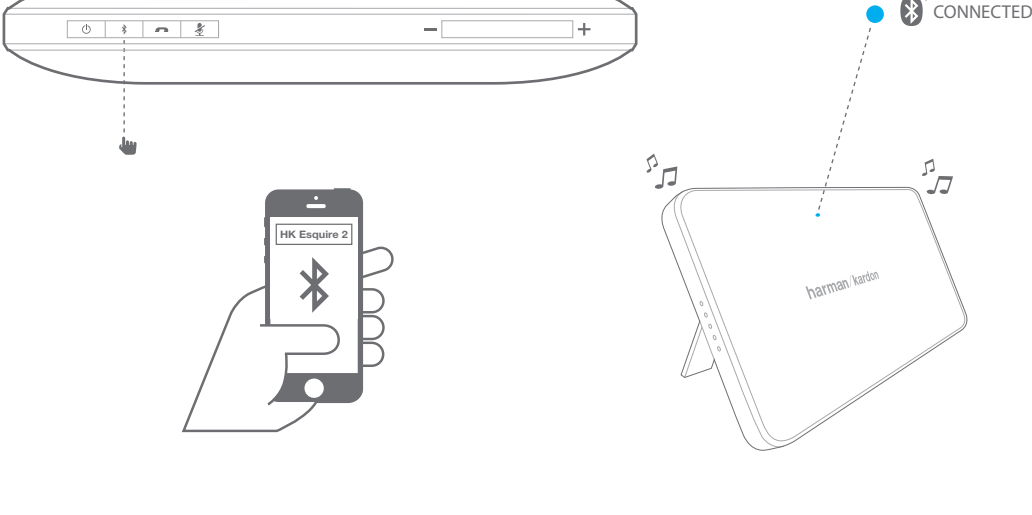

ESQUIRE 2

What's in the box

Quick Start Guide
Guide de démarrage rapide

Buttons

Connections

Bluetooth®

Stand

Individual conferencing

Group conferencing

Mute

Charging

Battery charging indication

LED behavior

(Blue)	(Blue)	(Green)	(Green)	(Red)
Bluetooth Pairing	Bluetooth Connected	Call ringing	Call active	Call on mute

- EN**
- Bluetooth version: 4.1
 - Support: A2DP v1.3, AVRCP v1.5, HFP v1.6, HSP v1.2
 - Transducers: 4 x 32mm
 - Rated power: 2 x 8W
 - Frequency response: 75–20kHz
 - Signal-to-noise ratio: > 80dB
 - USB charge out: maximum 5V 1A
 - Battery type: Lithium polymer (3.7V, 3200mAh)
 - Music play time: Up to 8 hours (varies by volume level and audio content)
 - Battery charge time: 3.5 to 5.5 hours (varies by charging current, 5V, 2A maximum)
 - Bluetooth® transmitter frequency range: 2.402GHz~2.480GHz
 - Bluetooth® transmitter power: 0~4dBm
 - Bluetooth® transmitter modulation: GFSK, 8DPSK, π/4 DQPSK
 - Dimensions (W x D x H): 190mm x 34mm x 130mm
 - Weight: 599g