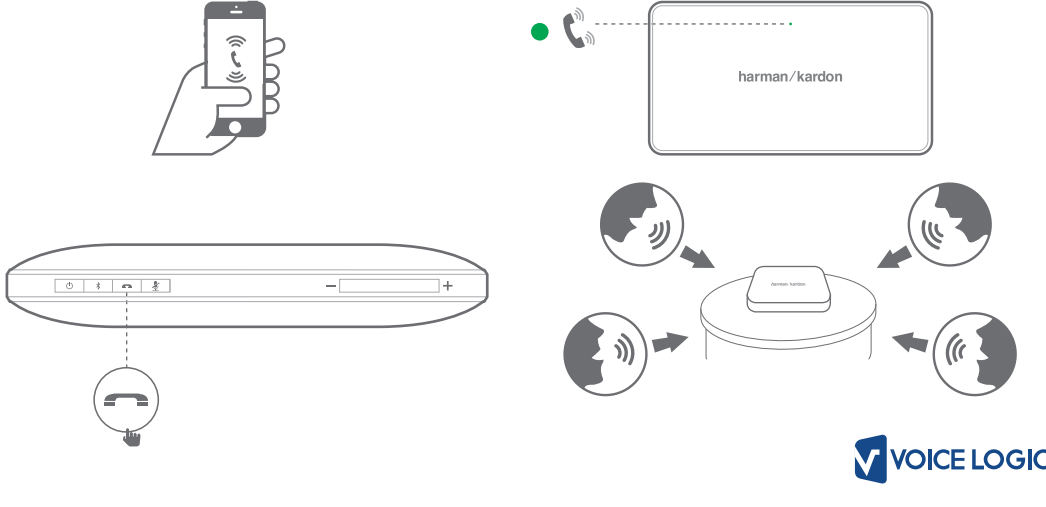

ESQUIRE 2

What's in the box

Quick Start Guide
Guide de démarrage rapide

Buttons

Connections

Bluetooth®

Stand

Individual conferencing

Group conferencing

Mute

Charging

Battery charging indication

LED behavior

(Blue)	(Blue)	(Green)	(Green)	(Red)
Bluetooth Pairing	Bluetooth Connected	Call ringing	Call active	Call on mute

- EN**
- Bluetooth version: 4.1
 - Support: A2DP v1.3, AVRCP v1.5, HFP v1.6, HSP v1.2
 - Transducers: 4 x 32mm
 - Rated power: 2 x 8W
 - Frequency response: 75–20kHz
 - Signal-to-noise ratio: > 80dB
 - USB charge out: maximum 5V 1A
 - Battery type: Lithium polymer (3.7V, 3200mAh)
 - Music play time: Up to 8 hours (varies by volume level and audio content)
 - Battery charge time: 3.5 to 5.5 hours (varies by charging current, 5V, 2A maximum)
 - Bluetooth® transmitter frequency range: 2.402GHz~2.480GHz
 - Bluetooth® transmitter power: 0~4dBm
 - Bluetooth® transmitter modulation: GFSK, 8DPSK, π/4 DQPSK
 - Dimensions (W x D x H): 190mm x 34mm x 130mm
 - Weight: 599g