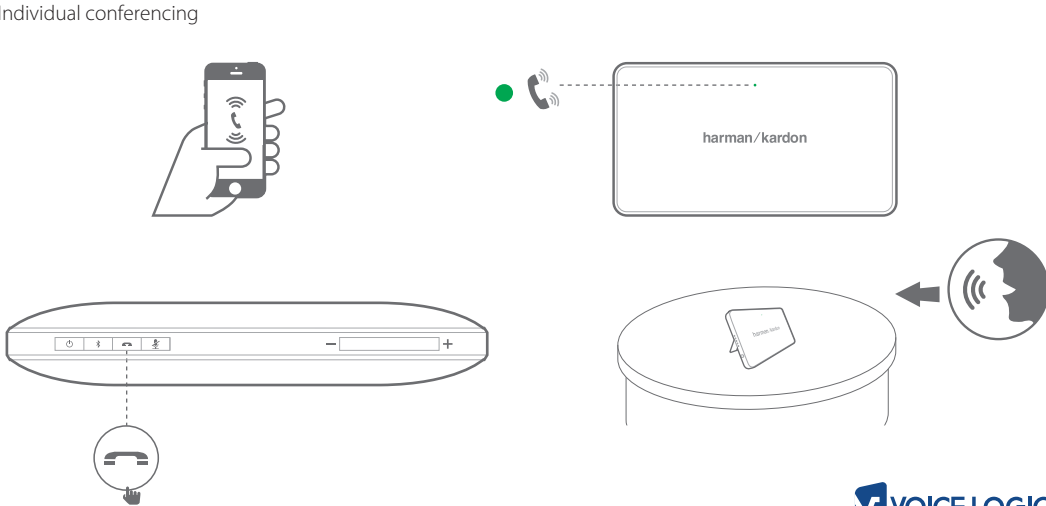

ESQUIRE 2

What's in the box

Quick Start Guide
Guide de démarrage rapide

Buttons

Connections

Bluetooth®

Stand

Individual conferencing

Group conferencing

Mute

Charging

Battery charging indication

LED behavior

(Blue)	(Blue)	(Green)	(Green)	(Red)
Bluetooth Pairing	Bluetooth Connected	Call ringing	Call active	Call on mute

- EN**
- Bluetooth version: 4.1
 - Support: A2DP v1.3, AVRCP v1.5, HFP v1.6, HSP v1.2
 - Transducers: 4 x 32mm
 - Rated power: 2 x 8W
 - Frequency response: 75–20kHz
 - Signal-to-noise ratio: > 80dB
 - USB charge out: maximum 5V 1A
 - Battery type: Lithium polymer (3.7V, 3200mAh)
 - Music play time: Up to 8 hours (varies by volume level and audio content)
 - Battery charge time: 3.5 to 5.5 hours (varies by charging current, 5V, 2A maximum)
 - Bluetooth® transmitter frequency range: 2.402GHz~2.480GHz
 - Bluetooth® transmitter power: 0~4dBm
 - Bluetooth® transmitter modulation: GFSK, 8DPSK, π/4 DQPSK
 - Dimensions (W x D x H): 190mm x 34mm x 130mm
 - Weight: 599g