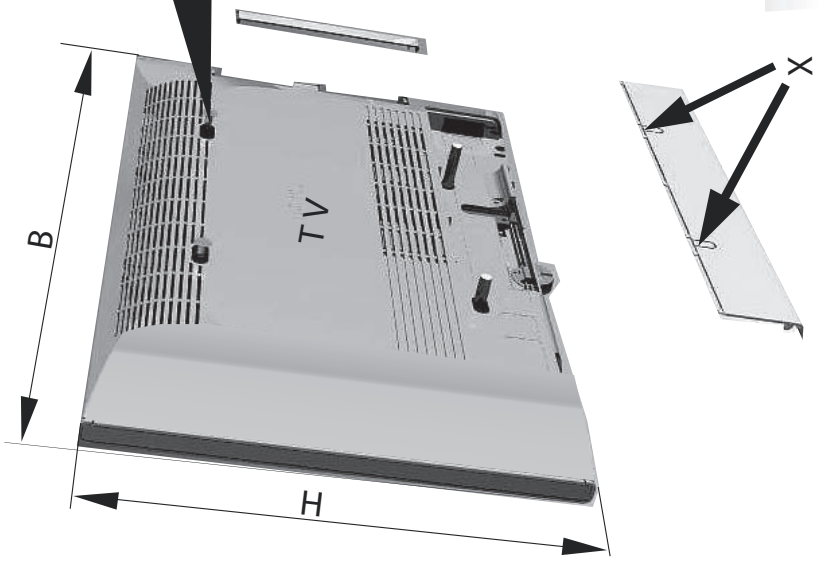

3

Верхняя часть телевизора

Центр телевизора

TV	B x H	X
Xelos 32 LED	798 x 542	82
Xelos 40 LED	984 x 646	187
Art 32 LED	798 x 542	82
Art 37 LED	907 x 592	133
Art 40 LED	984 x 646	187
Art 46 LED	1113 x 721	262
Connect 32 LED	814 x 534	83
Connect 40 LED	1002 x 639	189
Individual 32 LED	800 x 595	101
Individual 40 LED	1000 x 617	119
Individual 40 LED Stereospeaker	1000 x 697	119
Individual 46 LED	1133 x 692	156
Individual 46 LED Stereospeaker	1133 x 772	156
Individual 55 LED	1326 x 804	212