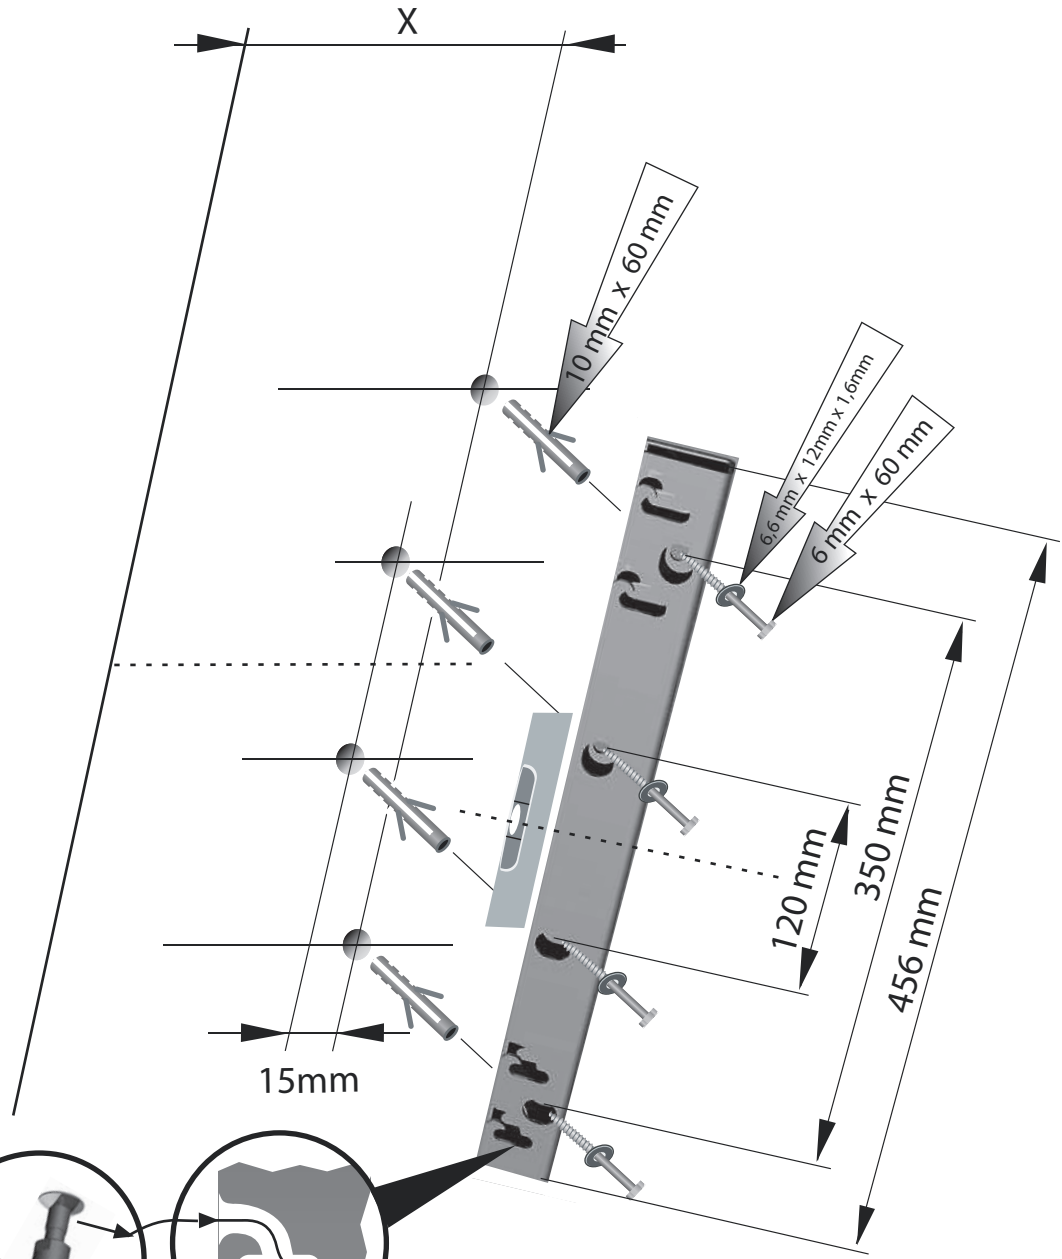

3

Верхняя часть телевизора

Центр телевизора

TV	B x H	X
Xelos 32 LED	798 x 542	82
Xelos 40 LED	984 x 646	187
Art 32 LED	798 x 542	82
Art 37 LED	907 x 592	133
Art 40 LED	984 x 646	187
Art 46 LED	1113 x 721	262
Connect 32 LED	814 x 534	83
Connect 40 LED	1002 x 639	189
Individual 32 LED	800 x 595	101
Individual 40 LED	1000 x 617	119
Individual 40 LED Stereospeaker	1000 x 697	119
Individual 46 LED	1133 x 692	156
Individual 46 LED Stereospeaker	1133 x 772	156
Individual 55 LED	1326 x 804	212

# Wall Mount 62

D

## Wichtiger Hinweis

Sehr geehrter Kunde,

Dieses Hinweisblatt gilt für die Montageanleitung 240-34423-000. Die dort beschriebene Montage gilt für:

Xelos LED  
Art LED  
Connect LED  
Individual LED

I

## Nota importante

Gentile Cliente,

Questo foglio di istruzioni vale per le istruzioni di montaggio 240-34423-000. Il montaggio in esso descritto vale per:

Xelos LED  
Art LED  
Connect LED  
Individual LED