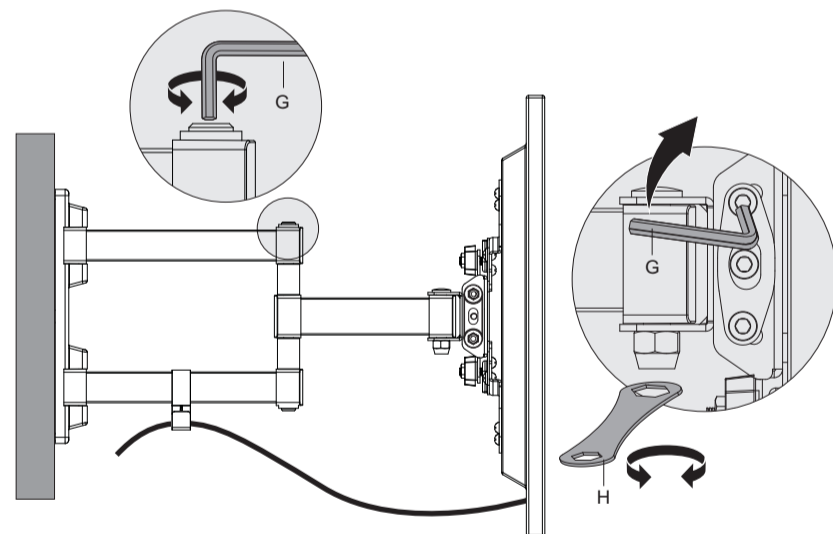

TWH40

75x75/100x100
200x100/200x200

42"
MAX

20kg
(44lbs)
RATED

5b

6

7

8