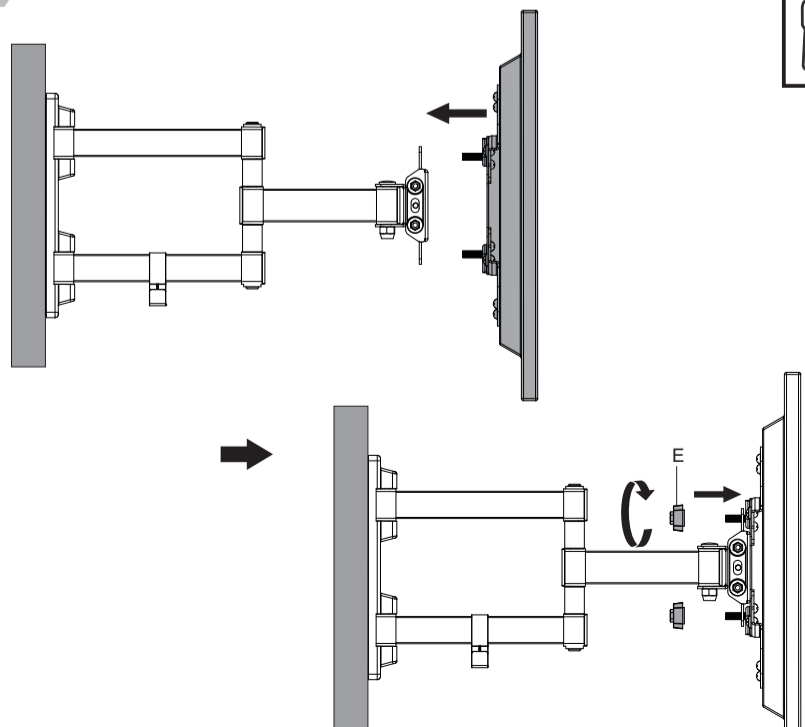

TWH40

75x75/100x100
200x100/200x200

42"
MAX

20kg
(44lbs)
RATED

5b

6

7

8