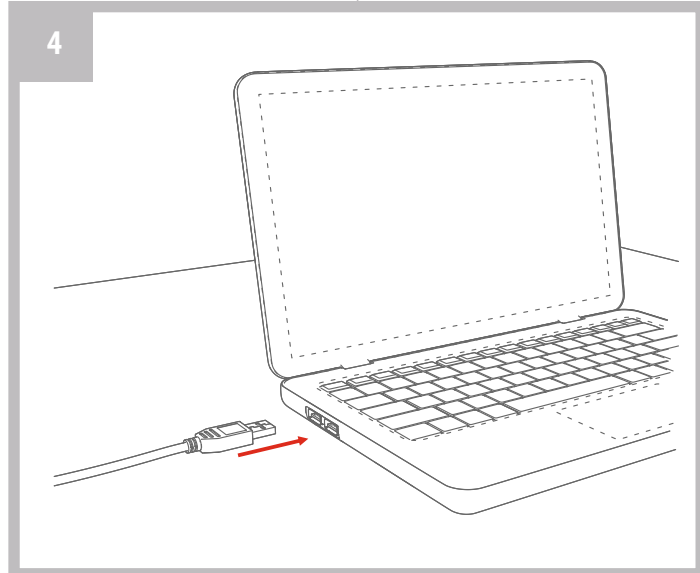

Finish

Start