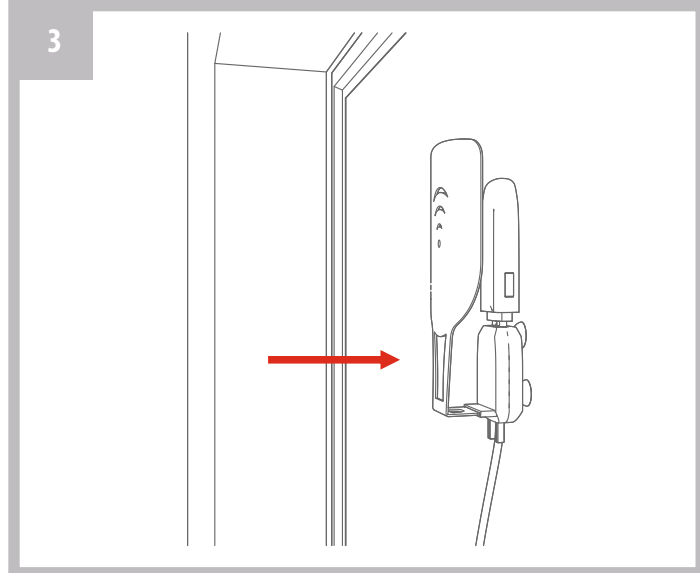

Finish

Start