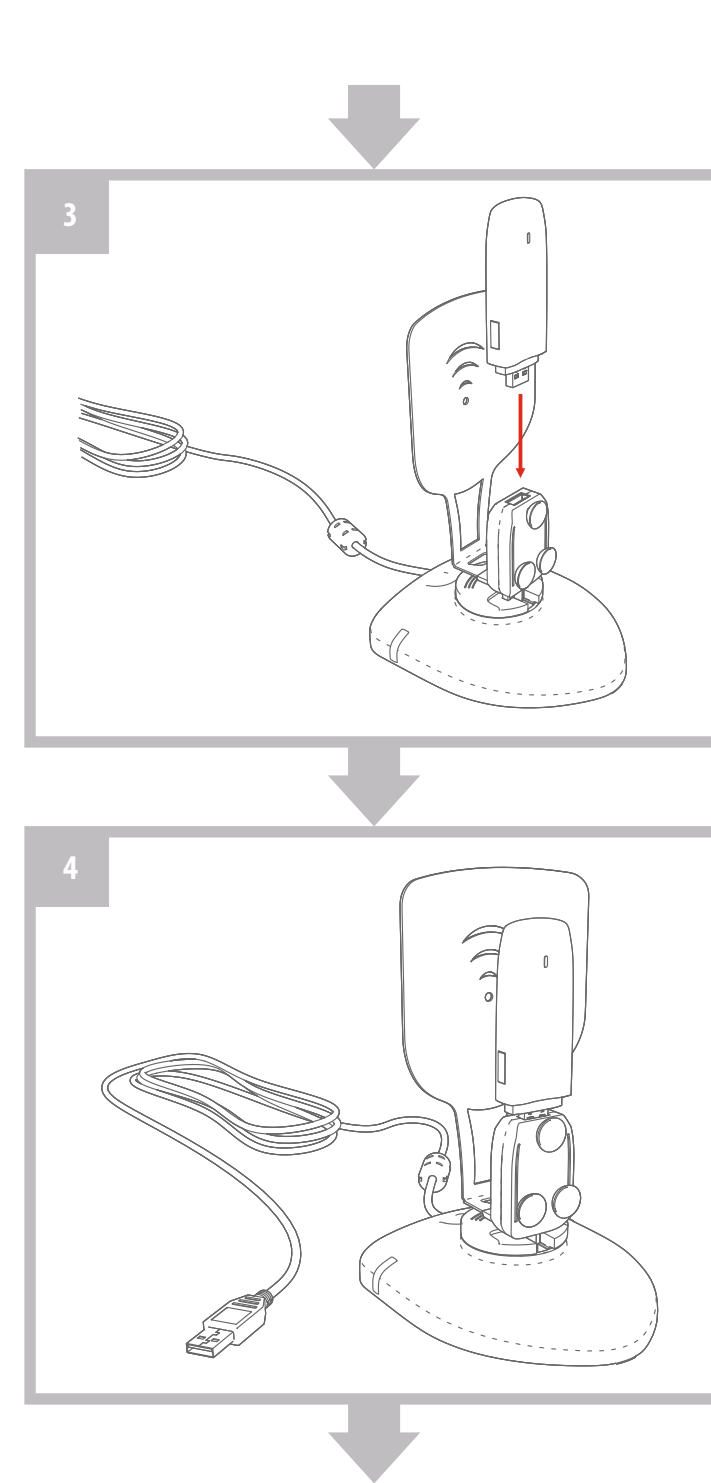

Antenna Connect-Mini can be set on a table, shelf, sill, any other horizontal surface or mounted directly on the window glass. You can also use the antenna in your car, but for security purposes, use the Internet only during a full stop of the car.

Antenna Connect-Mini is made of high-quality and reliable materials in accordance with thoughtful detail project. The materials used in the manufacture of antennas are safe, so at the end of its useful life (and it is 3 years) antenna can be disposed of as household waste.

We gives you a 1-year guarantee for defects in materials or manufacturing. REMO-Electronics guarantees that if during the guarantee period of a product, faults arise due to defects in manufacturing and/or materials, it will, at its discretion, repair or if necessary replace the product, free of cost. A guarantee for normal wear and tear is hereby expressly excluded.

Detailed conditions for the operation and warranty are indicated on the package - please check them out!

REMO-Electronics, 50-let Ocyabrya 101, Saratov, 410033, Russia

Примечание: В связи с постоянным совершенствованием конструкции и технологии, в Вашей антенне могут быть изменения, не отмеченные в настоящем руководстве и не ухудшающие ее параметры.