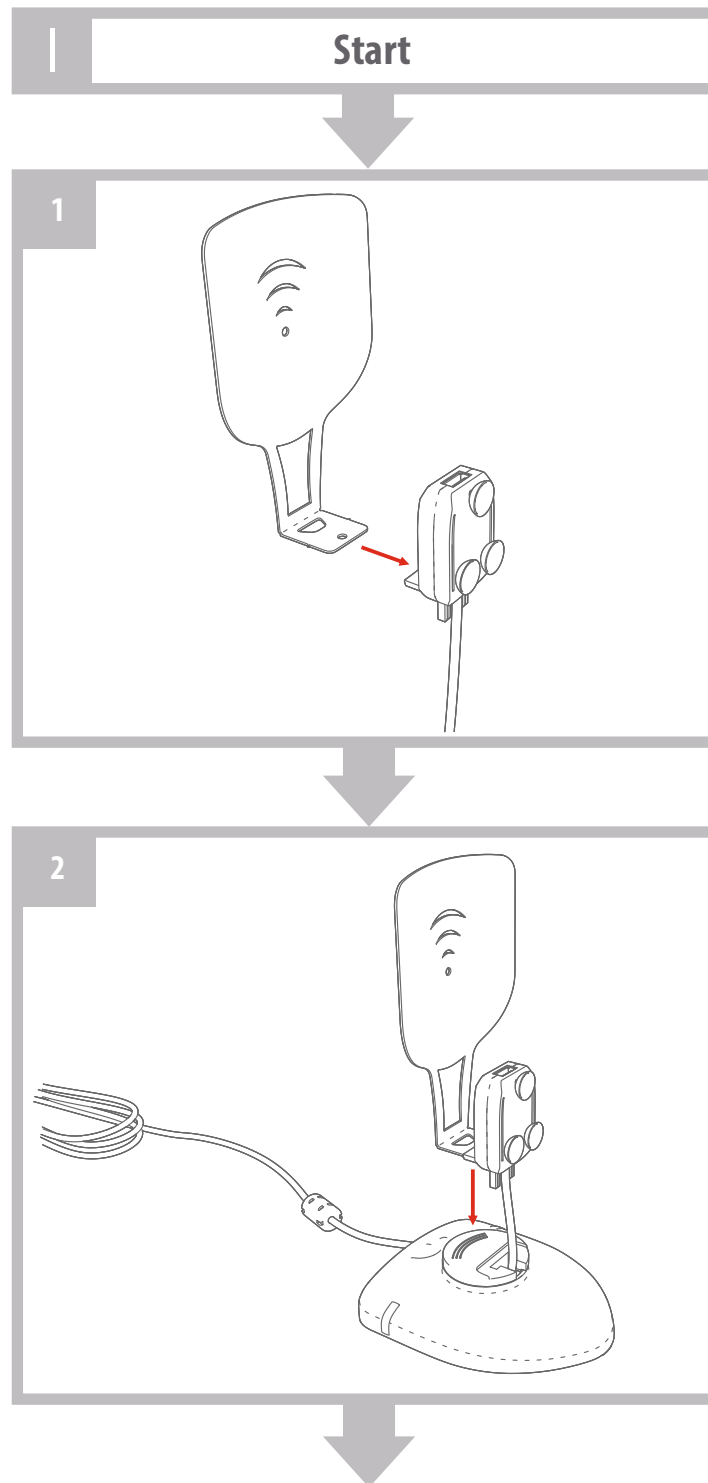

Antenna Connect-Mini can be set on a table, shelf, sill, any other horizontal surface or mounted directly on the window glass. You can also use the antenna in your car, but for security purposes, use the Internet only during a full stop of the car.

Antenna Connect-Mini is made of high-quality and reliable materials in accordance with thoughtful detail project. The materials used in the manufacture of antennas are safe, so at the end of its useful life (and it is 3 years) antenna can be disposed of as household waste.

We gives you a 1-year guarantee for defects in materials or manufacturing. REMO-Electronics guarantees that if during the guarantee period of a product, faults arise due to defects in manufacturing and/or materials, it will, at its discretion, repair or if necessary replace the product, free of cost. A guarantee for normal wear and tear is hereby expressly excluded.

Detailed conditions for the operation and warranty are indicated on the package - please check them out!

REMO-Electronics, 50-let Ocyabrya 101, Saratov, 410033, Russia

Примечание: В связи с постоянным совершенствованием конструкции и технологии, в Вашей антенне могут быть изменения, не отмеченные в настоящем руководстве и не ухудшающие ее параметры.