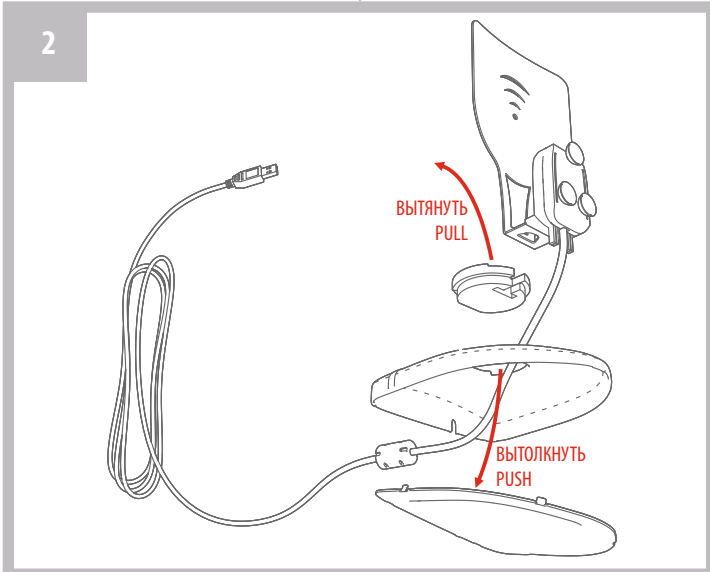

Finish

Start