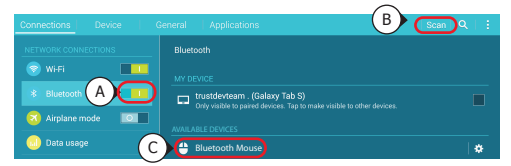

Android

Frequently asked questions

www.trust.com/20403/faq