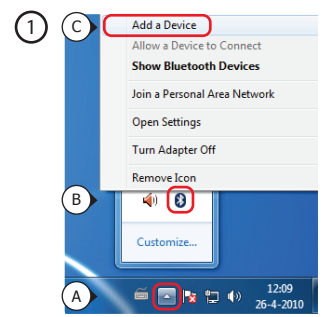

Windows 7/Vista/ XP