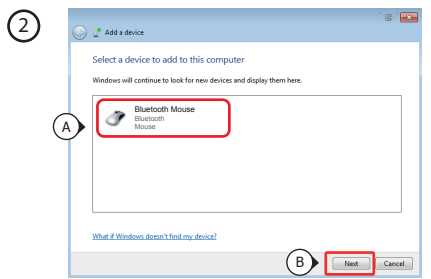

Windows 7/Vista/ XP