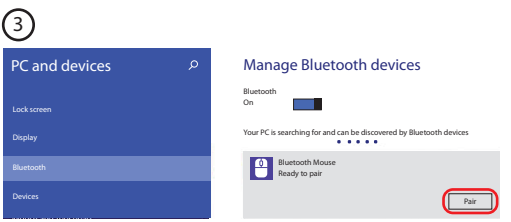

Windows 8

Windows 7/Vista/ XP

MAC

Android

Frequently asked questions

www.trust.com/20403/faq