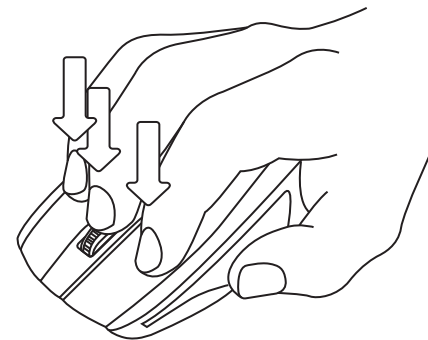

## Quick Installation Guide

Siano Bluetooth Mouse

1

2

3

4

5

Press 3 sec