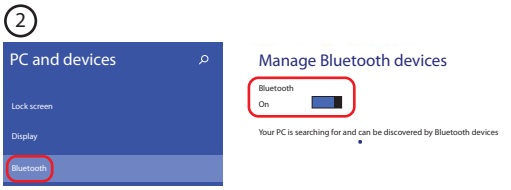

Windows 8

Windows 7/Vista/ XP

MAC

Android

Frequently asked questions

www.trust.com/20403/faq