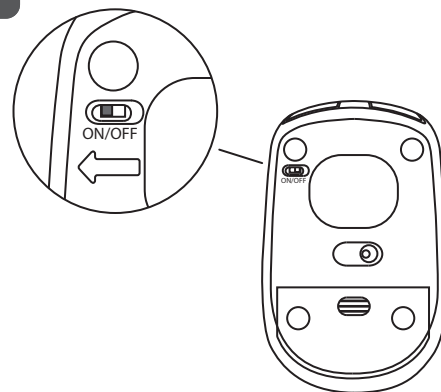

## Quick Installation Guide

Siano Bluetooth Mouse

1

2

3

4

5

Press 3 sec