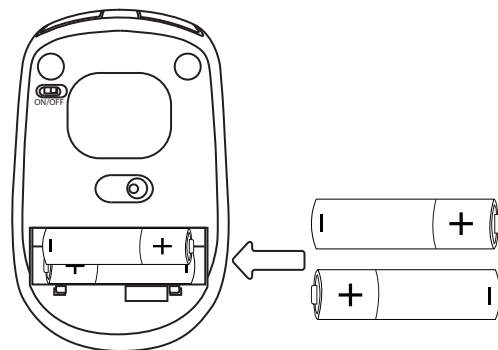

## Quick Installation Guide

Siano Bluetooth Mouse

1

2

3

4

5

Press 3 sec