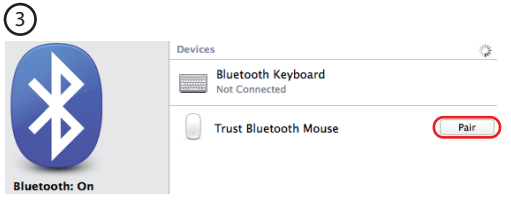

Windows 8

Windows 7/Vista/ XP

MAC

Android

Frequently asked questions

www.trust.com/20403/faq