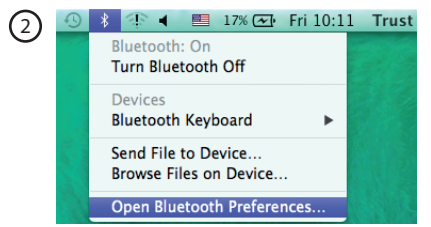

Windows 8

Windows 7/Vista/ XP

MAC

Android

Frequently asked questions

www.trust.com/20403/faq