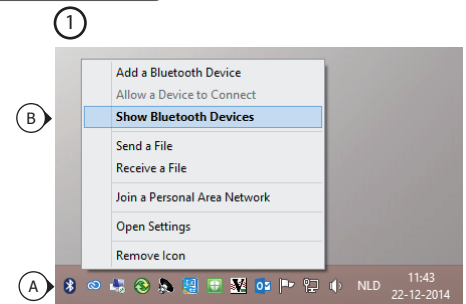

Windows 8

Windows 7/Vista/ XP

MAC

Android

Frequently asked questions

www.trust.com/20403/faq