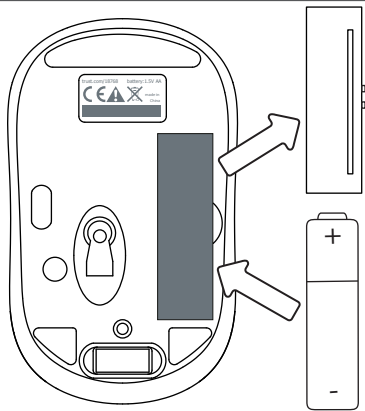

i

● ● ● ● ● =  (Battery empty)

● = **1** (Num-lock on)

● = **1** (Num-lock off)

Frequently asked questions

www.trust.com/18768/faq

© 2011-11-08 Trust International B.V. All rights reserved.

 Trust

Quick Installation Guide

NOLA Wireless Keyboard & Mouse

1

2

3

i