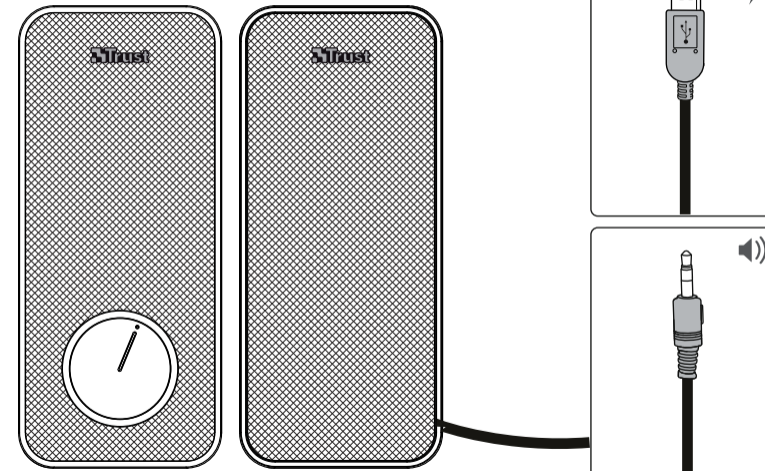

1. Headset

2. Installation

Option 1

Option 2

Option 3

3. Installation - Windows 8/7/Vista/XP

Windows 8
Start here

Windows 7/Vista/XP
Start here

4. Power