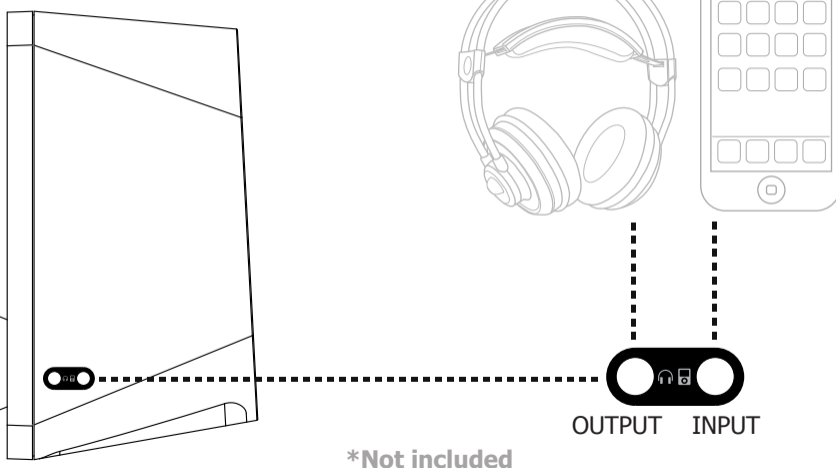

5. Volume control

6. Connect other devices

FAQ

Frequently asked questions
www.trust.com/20179/faq

© 09-09-2014 Trust International B.V. All rights reserved.

Trust

2.0 Speaker set

ARYS | durable design | powerful sound | big volume control