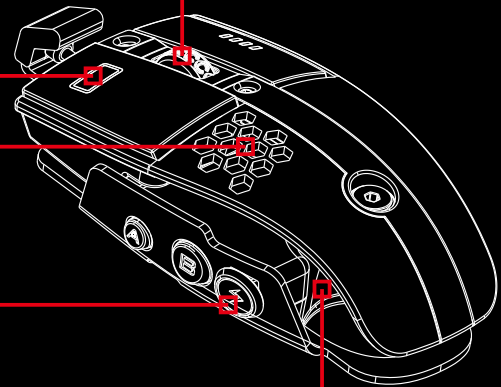

Level 10M

GAMING MOUSE

MULTI-LANGUAGE
QUICK INSTALLATION GUIDE

DESIGN CONCEPT AND LEVEL 10 M MOUSE

In the Level 10 project, Thermaltake wanted to present a gaming product that can immediately communicate both the design and the functions with the gamers, and in return each individual gamer was able to reflect his/her personality from the product and extends it to the user experience. It is also a platform; free the mind of the users to creatively re-modulate the product to further match that individualism.

Right from the beginning, therefore, the Level 10 chassis successfully attracted more than just the gamers but also users who appreciated aesthetics in their lives. To be more closely attentive in gamers' behaviors, Thermaltake and Tt eSPORTS decided to initiate the Level 10 M Mouse project, transferring visions and inspirations from the chassis to the mouse without losing the established design language.

THE MISSION OF LEVEL 10 MOUSE

"Tt eSPORTS since 2008 has been fully committed in delivering the best gaming experience to e-Sports community. Fulfilling and satisfying each members of the e-Sports family, regardless of the game genres and the type of the gamers, Tt eSPORTS' latest creation – Level 10 M Mouse – is a new testimony. The elegant trims, surfaces, and angles, accompanied with innovative elements and comprehensive gaming design, triggering the world with imagination. Miraculously, you can find them in your palm – with Tt eSPORTS Level 10 M Mouse.

Level 10M GAMING MOUSE

FEATURE

Lighting Effects on 3 separate regions, with 7 color options to enhance gaming atmosphere.

FEATURE

Z Key
Especially designed for 5 different commands. Total of 11 programmable command keys on Level 10 M mouse.