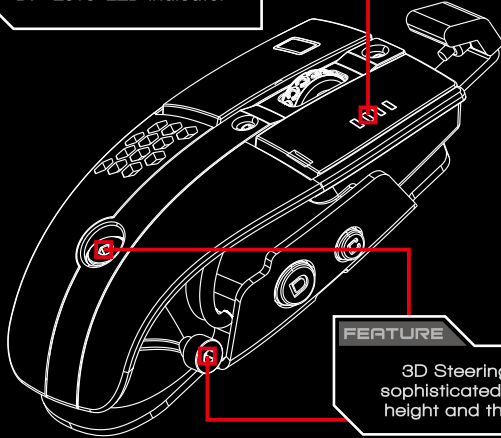

Level 10M GAMING MOUSE

FEATURE

Lighting Effects on 3 separate regions, with 7 color options to enhance gaming atmosphere.

FEATURE

Z Key
Especially designed for 5 different commands. Total of 11 programmable command keys on Level 10 M mouse.

FEATURE

DPI Level LED indicator

FEATURE

Air-Through Ventilation System acts as a means of passive air and temperature exchange through perforated surface.

FEATURE

11 Programmable command keys, with 128kb on-board memory for 5 different gaming profiles.

FEATURE

3D Steering Axis Movement by sophisticated X/Y Axis to adjust the height and the angle of the mouse.

FEATURE

Solid Aluminum base for durability and efficient medium to dissipate heat.

FEATURE

Laser Sensor 8200 DPI Engine (default DPI setting: 800/1600/3200/5000).