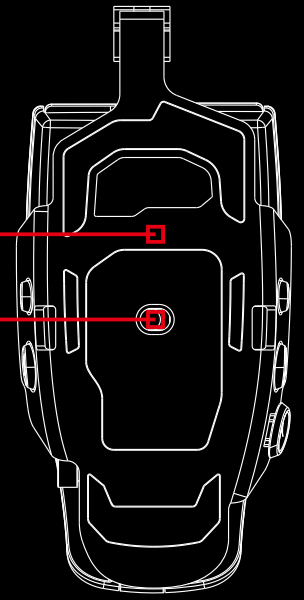

FEATURE

DPI Level LED indicator

FEATURE

Air-Through Ventilation System acts as a means of passive air and temperature exchange through perforated surface.

FEATURE

11 Programmable command keys, with 128kb on-board memory for 5 different gaming profiles.

FEATURE

3D Steering Axis Movement by sophisticated X/Y Axis to adjust the height and the angle of the mouse.

FEATURE

Solid Aluminum base for durability and efficient medium to dissipate heat.

FEATURE

Laser Sensor 8200 DPI Engine (default DPI setting: 800/1600/3200/5000).