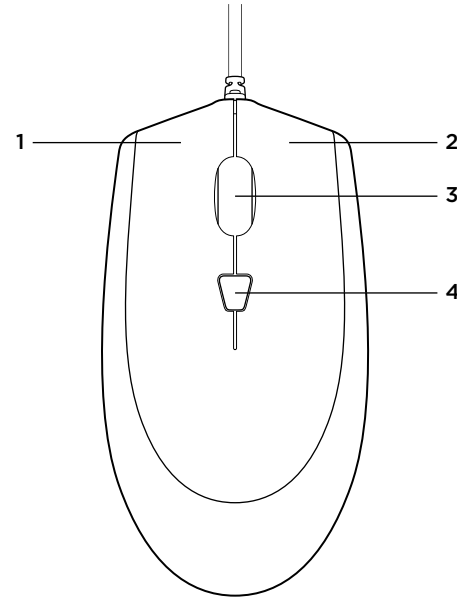

English

Product features

1. Left button
2. Right button
3. Scroll wheel/middle button¹
4. DPI button²

¹ Middle button function can vary by operating system.

² Pressing the DPI button repeatedly allows you to cycle through three DPI settings: 1000, 1750, or 2500. Use a smaller DPI setting (e.g., 1000 DPI) for slower movements like sniping and a higher setting (e.g., 2500 DPI) for quicker movements.