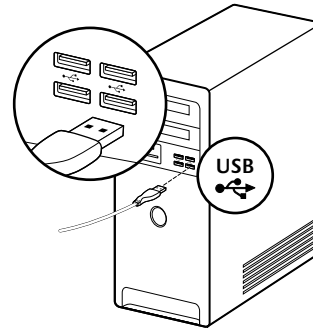

English

Your mouse is ready for game play. If you would like to customize your mouse, refer to the next section.

По-русски

Мышь готова к использованию в играх. Сведения об индивидуальной настройке мыши см. в следующем разделе.

Українська

Миша готова для гри. Якщо ви бажаєте налаштувати мишу, зверніться до наступного розділу.

3

www.logitech.com/support/G100

English

To customize your mouse, download the free Logitech SetPoint® software at www.logitech.com/support/G100.

По-русски

Для настройки мыши загрузите бесплатное программное обеспечение Logitech SetPoint® по адресу www.logitech.com/support/G100.

Українська

Щоб налаштувати мишу, завантажте безкоштовне програмне забезпечення Logitech SetPoint® на веб-сайті www.logitech.com/support/G100.