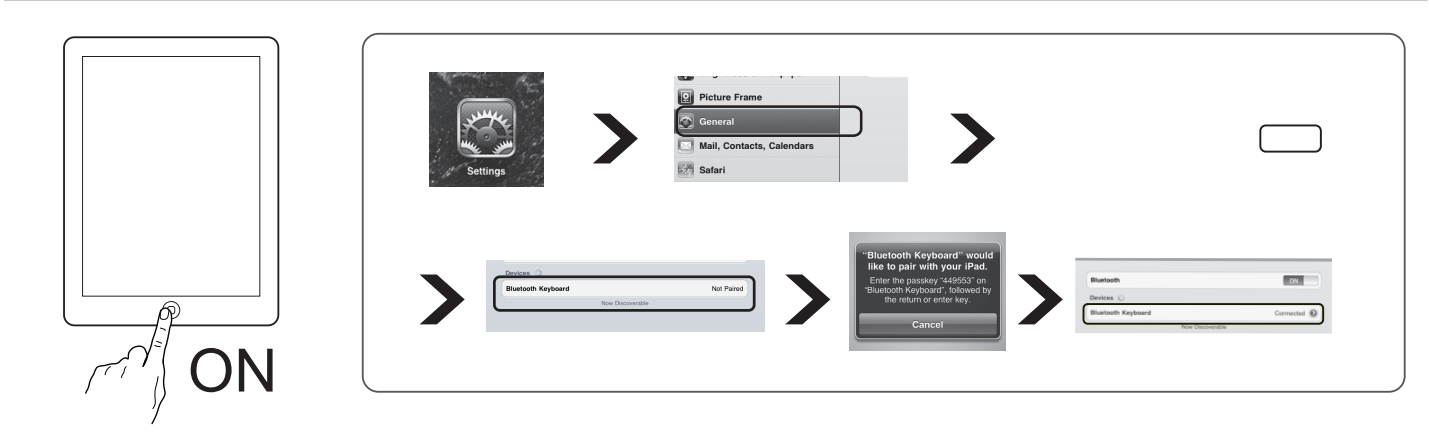

E6300

BT Ultra-slim Keyboard for iPad

Quick Start Guide (v1.1)

The ultimate Wireless

For France only
Pour la présente, le fabricant - SANGHA déclare que l'appareil [RAPOO E6300 Clavier Bluetooth ultra-plat pour iPad] est conforme aux exigences essentielles et aux autres dispositions pertinentes de la directive 1999/5/CE. Pour vous procurer une copie de la déclaration de conformité il faut adresser un courrier à l'adresse suivante en précisant le ou les produits dont vous désirez obtenir les déclarations de conformité :
SANGHA France
219 Avenue de Provence
13730 Saint Victort

Problemlösung
Antworten auf häufig gestellte Fragen, Treiber und Kurzanleitungen finden Sie unter www.rapoo.com/E6300/faq. Wenn Sie einen besonders umfassenden Kundendienst genießen möchten, registrieren Sie Ihr Gerät www.rapoo.com/register.

Copyright
Jedliche Reproduktion dieser Schnellstartanleitung (ganzlich oder teilweise) ohne Zustimmung der Rapoo Technology Co., Ltd. ist untersagt!

Sicherheitshinweise
Versuchen Sie niemals, das Gerät zu öffnen oder selbst zu reparieren. Nutzen Sie das Gerät nicht in feuchter Umgebung. Reinigen Sie das Gerät mit einem weichen, trockenen Tuch.

Garantie
Wir gewährleisten eine zweijährige, eingeschränkte Hardware-Garantie ab Kaufdatum. Weitere Informationen finden Sie hier: www.rapoo.com/warranty.