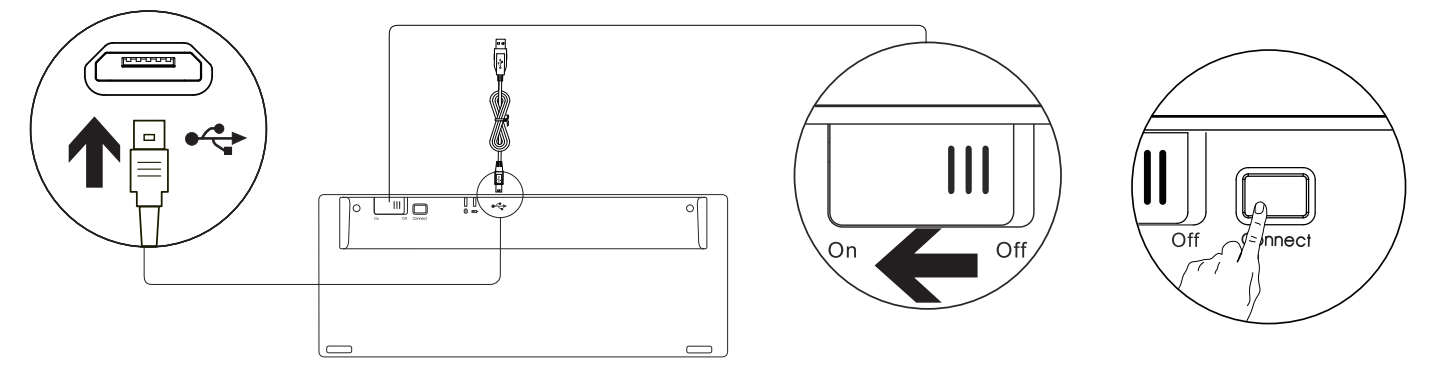

E6300

BT Ultra-slim Keyboard for iPad

Quick Start Guide (v1.1)

The ultimate Wireless

For France only
Pour la présente, le fabricant - SANGHA déclare que l'appareil [RAPOO E6300 Clavier Bluetooth ultra-plat pour iPad] est conforme aux exigences essentielles et aux autres dispositions pertinentes de la directive 1999/5/CE. Pour vous procurer une copie de la déclaration de conformité il faut adresser un courrier à l'adresse suivante en précisant le ou les produits dont vous désirez obtenir les déclarations de conformité :
SANGHA France
219 Avenue de Provence
13730 Saint Victort

Problemlösung
Antworten auf häufig gestellte Fragen, Treiber und Kurzanleitungen finden Sie unter www.rapoo.com/E6300/faq. Wenn Sie einen besonders umfassenden Kundendienst genießen möchten, registrieren Sie Ihr Gerät www.rapoo.com/register.

Copyright
Jedliche Reproduktion dieser Schnellstartanleitung (ganzlich oder teilweise) ohne Zustimmung der Rapoo Technology Co., Ltd. ist untersagt!

Sicherheitshinweise
Versuchen Sie niemals, das Gerät zu öffnen oder selbst zu reparieren. Nutzen Sie das Gerät nicht in feuchter Umgebung. Reinigen Sie das Gerät mit einem weichen, trockenen Tuch.

Garantie
Wir gewährleisten eine zweijährige, eingeschränkte Hardware-Garantie ab Kaufdatum. Weitere Informationen finden Sie hier: www.rapoo.com/warranty.