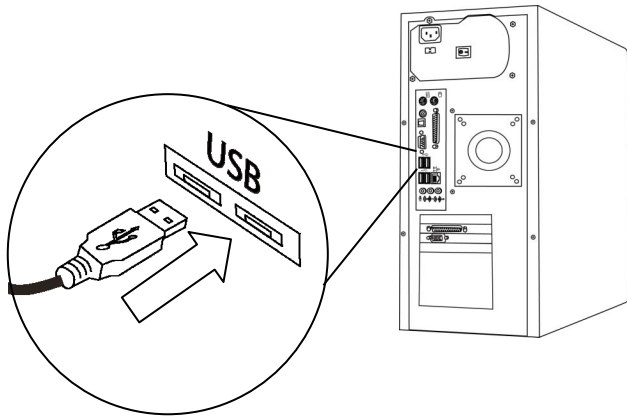

Install and video-chat

1