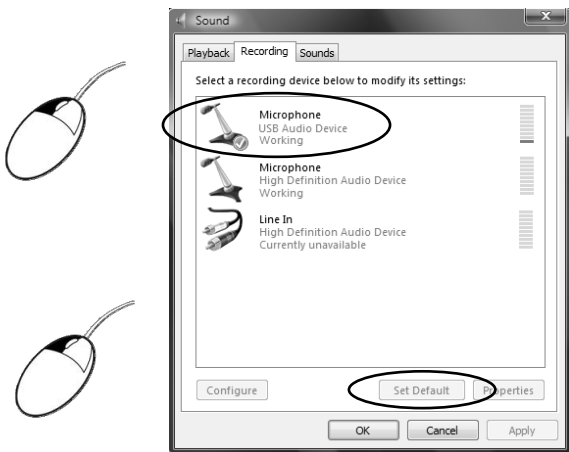

Install and video-chat

1

2

3

4

5

6

HD
720p