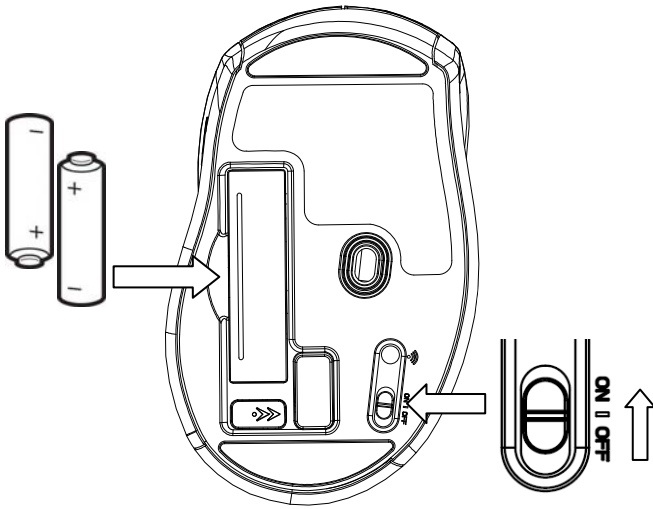

MI-7760Cp Wireless Laser Mini Mouse - Carbon Edition

1

2

3

4

5

2 x

6

7

800 / 1600 DPI

8

9

www.trust.com/15867/faq