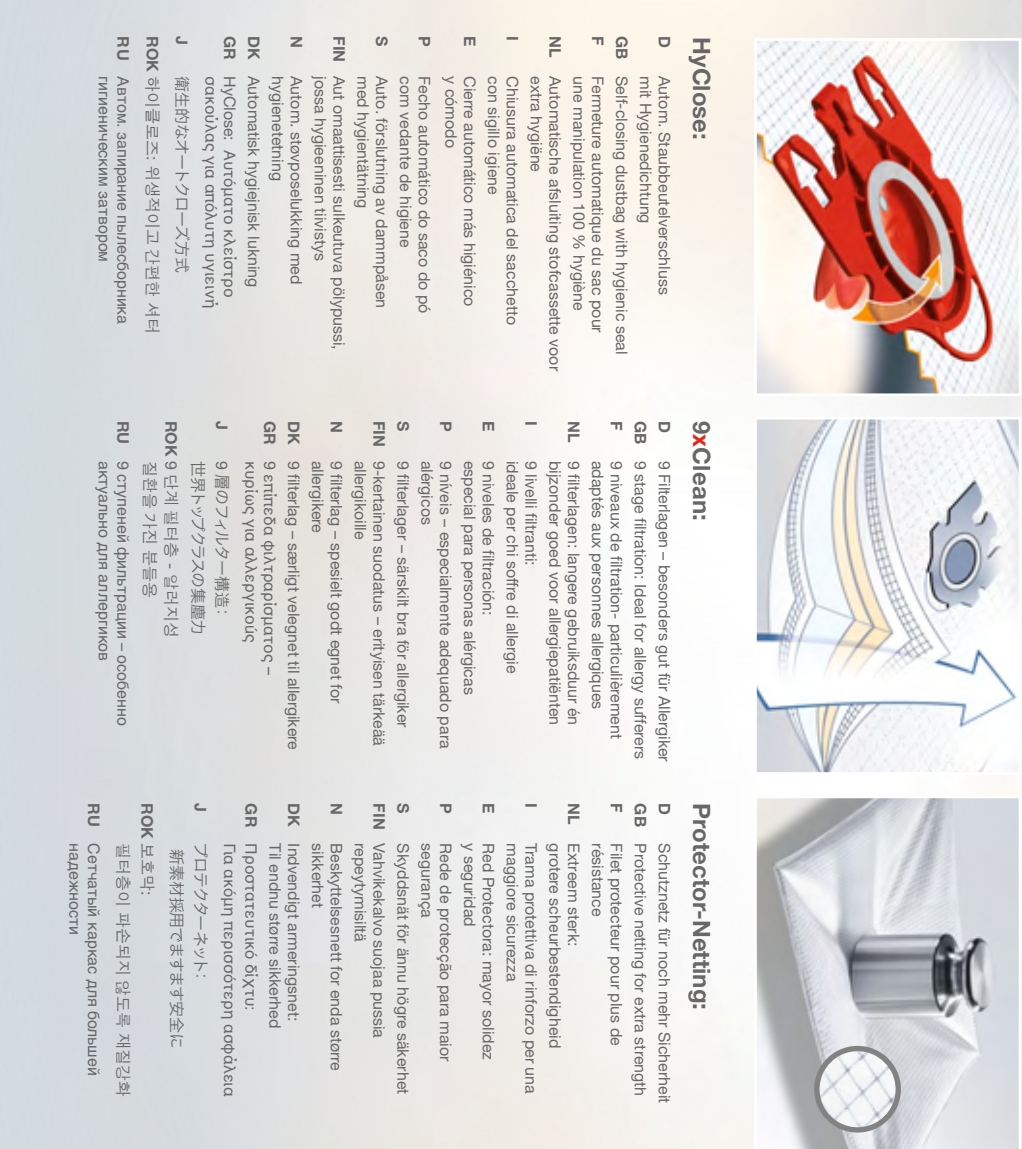

Miele

F J M

S241 - S256i
S290 - S291
S300i - S399
S500 - S578
S700 - S758
S4000 - S4999

外箱

Miele

6664S - S256i
875S - S291
500S - S291
3300i - S399
126S - S578
i95S - S578
S241 - S256i

F J M

www.miele-shop.com

Made in Germany
M.-Nr. 07291640
Art.-Nr. 4198500D