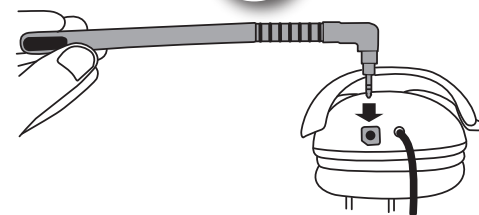

headset **350X 7.1Powered**
DOOM EDITION

ИНСТРУКЦИЯ ПО ЭКСПЛУАТАЦИИ

СОДЕРЖИМОЕ УПАКОВКИ

1

2

3

* Приобретается отдельно