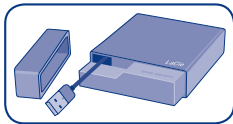

## PACKAGE CONTENT

- LaCie Little Disk
- USB extension cable
- Carrying case

---

1. USB 2.0 cable

## Setup Steps

1. Remove the cap and pull out the USB 2.0 cable.
2. Connect the USB 2.0 cable to your computer.
3. The Little Disk will power on and mount on your desktop (Mac) or in My Computer (Windows) in a few seconds.