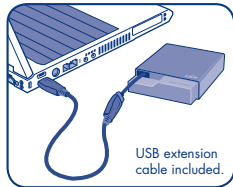

## Setup Steps

1. Remove the cap and pull out the USB 2.0 cable.
2. Connect the USB 2.0 cable to your computer.
3. The Little Disk will power on and mount on your desktop (Mac) or in My Computer (Windows) in a few seconds.