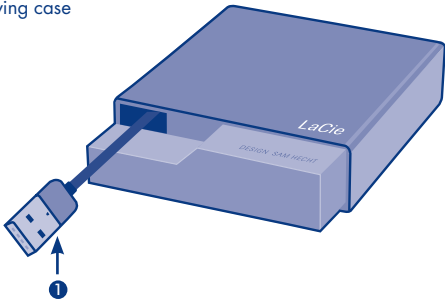

# Little Disk

DESIGN BY SAM HECHT

Hi-Speed USB 2.0

## PACKAGE CONTENT

- LaCie Little Disk
- USB extension cable
- Carrying case

---

1. USB 2.0 cable

## Setup Steps

1. Remove the cap and pull out the USB 2.0 cable.
2. Connect the USB 2.0 cable to your computer.
3. The Little Disk will power on and mount on your desktop (Mac) or in My Computer (Windows) in a few seconds.