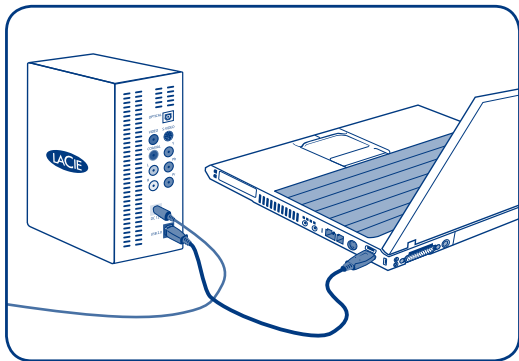

Protect your investment – register for free technical support at www.lacie.com/register

Setup Steps

1. Connect the power supply and turn on the LaCinema Premier.
2. Connect the USB cable to the LaCinema Premier and to your computer.
3. Copy your multimedia files to the LaCinema Premier hard disk.
4. Turn the LaCinema Premier off and disconnect it from your computer.

Playing Multimedia Files

1. Connect the LaCinema Premier to your television with the provided composite A/V cable.
2. Connect the power supply and turn on the LaCinema Premier.
3. Turn on your TV.
4. Use the remote control to select the media files you want to play.