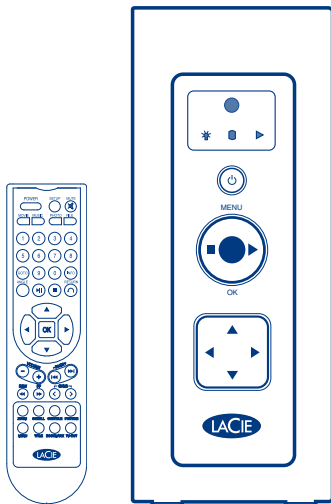

LaCinema
PREMIER

Quick Install Guide

BOX CONTENT

LaCie LaCinema Premier

Remote control

Power supply

Hi-Speed USB 2.0 cable

Composite audio/video cable

LaCie utilities CD-ROM

Quick Install Guide

Batteries

Your LaCie LaCinema Premier has been pre-formatted as a FAT32 volume for use with Mac OS and Windows. FAT32 has important file size limitations; files larger than 4GB cannot be transferred. For larger files, the disk will need to be reformatted. For more information, please see the user manual on the LaCie utilities CD-ROM.

Protect your investment – register for free technical support at www.lacie.com/register

Setup Steps

1. Connect the power supply and turn on the LaCinema Premier.
2. Connect the USB cable to the LaCinema Premier and to your computer.
3. Copy your multimedia files to the LaCinema Premier hard disk.
4. Turn the LaCinema Premier off and disconnect it from your computer.

Playing Multimedia Files

1. Connect the LaCinema Premier to your television with the provided composite A/V cable.
2. Connect the power supply and turn on the LaCinema Premier.
3. Turn on your TV.
4. Use the remote control to select the media files you want to play.