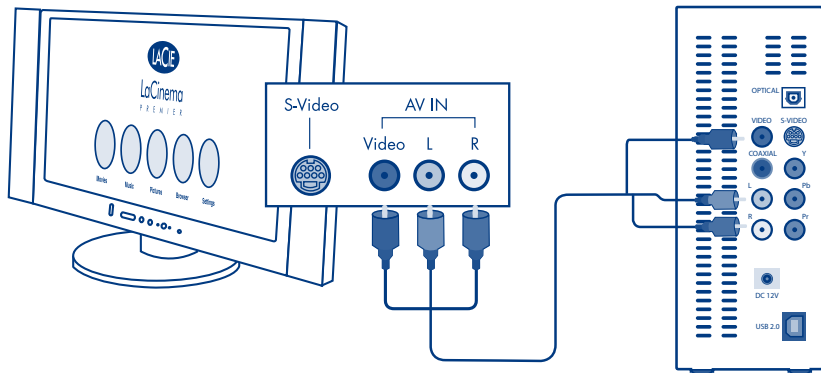

Protect your investment – register for free technical support at www.lacie.com/register

Setup Steps

1. Connect the power supply and turn on the LaCinema Premier.
2. Connect the USB cable to the LaCinema Premier and to your computer.
3. Copy your multimedia files to the LaCinema Premier hard disk.
4. Turn the LaCinema Premier off and disconnect it from your computer.

Playing Multimedia Files

1. Connect the LaCinema Premier to your television with the provided composite A/V cable.
2. Connect the power supply and turn on the LaCinema Premier.
3. Turn on your TV.
4. Use the remote control to select the media files you want to play.