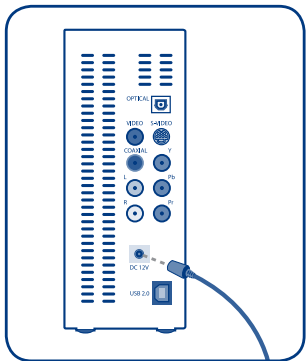

Setup Steps

1. Connect the power supply and turn on the LaCinema Premier.
2. Connect the USB cable to the LaCinema Premier and to your computer.
3. Copy your multimedia files to the LaCinema Premier hard disk.
4. Turn the LaCinema Premier off and disconnect it from your computer.

IMPORTANT NOTICE: The LaCie LaCinema Premier is not designed or intended for use in violation of copyrights or other intellectual property rights. The LaCie LaCinema Premier may only be used in conjunction with materials legally owned or licensed by the user and only to the extent that such ownership or license rights permit such use.