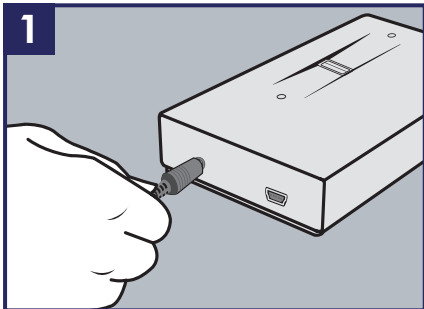

1

Connect the Hi-Speed USB Power-Sharing cable to draw extra power when necessary.

2

Connect the Hi-Speed USB 2.0 cable to your drive.