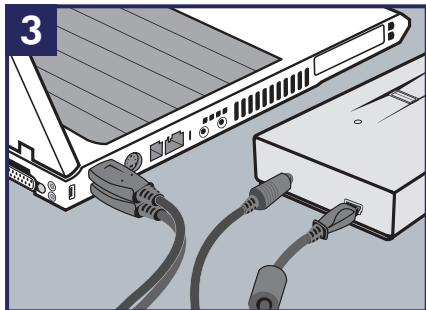

Quick Start Guide

***For more information, please consult your User's Manual.**

Contact www.lacie.com for technical support.

1

Connect the Hi-Speed USB Power-Sharing cable to draw extra power when necessary.

2

Connect the Hi-Speed USB 2.0 cable to your drive.

Connect the USB 2.0 cables to your computer. After a few seconds, the LaCie drive will mount on your computer.

For Windows users: double-click on the icon “LaCie SAFE drive” in your “My Computer” folder, and then double click on the lock icon named “LaCie SAFE drive”.**