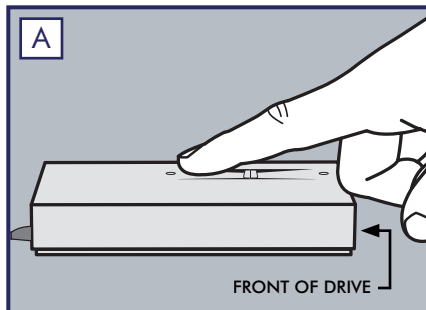

5

Follow the Wizard Install. Please consult the User's Manual for more details about user registration.

**6**

Click on the button "Unlock drive" and swipe your finger to access the drive.

7

To swipe your finger correctly:

- A) Make sure that the front of the drive is facing you, and wait for the top LED to become orange.

- B) With your finger pressed flat on the groove and fingertip touching the top recess, slowly slide finger toward you.