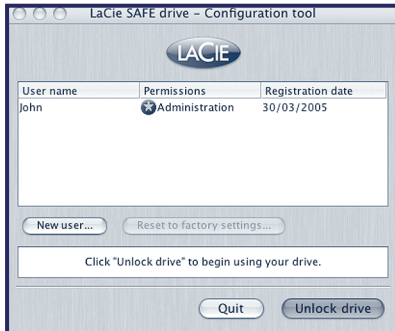

2

Connect the Hi-Speed USB 2.0 cable to your drive.

Connect the USB 2.0 cables to your computer. After a few seconds, the LaCie drive will mount on your computer.

For Windows users: double-click on the icon “LaCie SAFE drive” in your “My Computer” folder, and then double click on the lock icon named “LaCie SAFE drive”.**

For Mac users: click on the icon “LaCie SAFE drive” mounted on your desktop and then click on the Lock icon named “LaCie SAFE drive”.**

**The volume of the drive doesn't appear; you only see a virtual partition of 100MB including the application software. Once a user has been recognized, the total storage volume mounts. If the icon doesn't appear, please consult your User's Manual.

5

Follow the Wizard Install. Please consult the User's Manual for more details about user registration.

**6**

Click on the button "Unlock drive" and swipe your finger to access the drive.

7

To swipe your finger correctly: