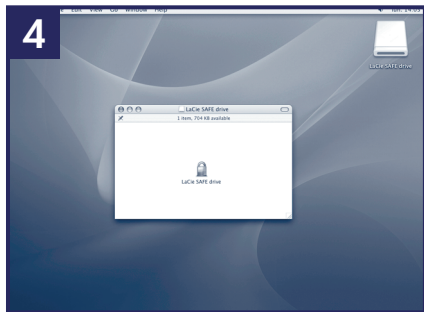

2

Connect the Hi-Speed USB 2.0 cable to your drive.

Connect the USB 2.0 cables to your computer. After a few seconds, the LaCie drive will mount on your computer.

For Windows users: double-click on the icon “LaCie SAFE drive” in your “My Computer” folder, and then double click on the lock icon named “LaCie SAFE drive”.**

For Mac users: click on the icon “LaCie SAFE drive” mounted on your desktop and then click on the Lock icon named “LaCie SAFE drive”.**

**The volume of the drive doesn't appear; you only see a virtual partition of 100MB including the application software. Once a user has been recognized, the total storage volume mounts. If the icon doesn't appear, please consult your User's Manual.

5

Follow the Wizard Install. Please consult the User's Manual for more details about user registration.

**6**

Click on the button "Unlock drive" and swipe your finger to access the drive.

7

To swipe your finger correctly: