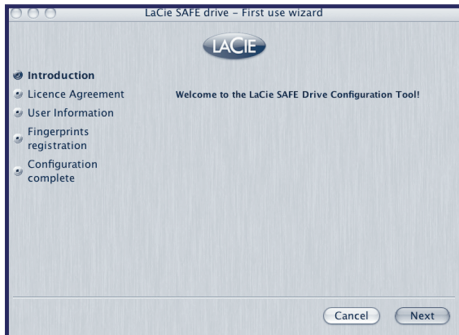

2

Connect the Hi-Speed USB 2.0 cable to your drive.

Connect the USB 2.0 cables to your computer. After a few seconds, the LaCie drive will mount on your computer.

For Windows users: double-click on the icon “LaCie SAFE drive” in your “My Computer” folder, and then double click on the lock icon named “LaCie SAFE drive”.**

For Mac users: click on the icon “LaCie SAFE drive” mounted on your desktop and then click on the Lock icon named “LaCie SAFE drive”.**

**The volume of the drive doesn't appear; you only see a virtual partition of 100MB including the application software. Once a user has been recognized, the total storage volume mounts. If the icon doesn't appear, please consult your User's Manual.

5

Follow the Wizard Install. Please consult the User's Manual for more details about user registration.

**6**

Click on the button "Unlock drive" and swipe your finger to access the drive.

7

To swipe your finger correctly: