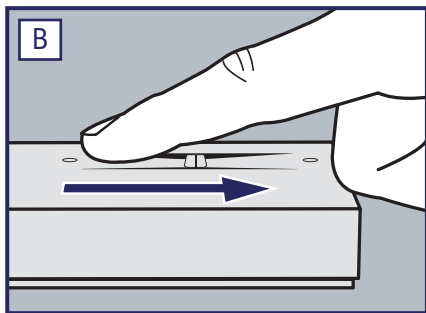

5

Follow the Wizard Install. Please consult the User's Manual for more details about user registration.

**6**

Click on the button "Unlock drive" and swipe your finger to access the drive.

7

To swipe your finger correctly:

- A) Make sure that the front of the drive is facing you, and wait for the top LED to become orange.

- B) With your finger pressed flat on the groove and fingertip touching the top recess, slowly slide finger toward you.