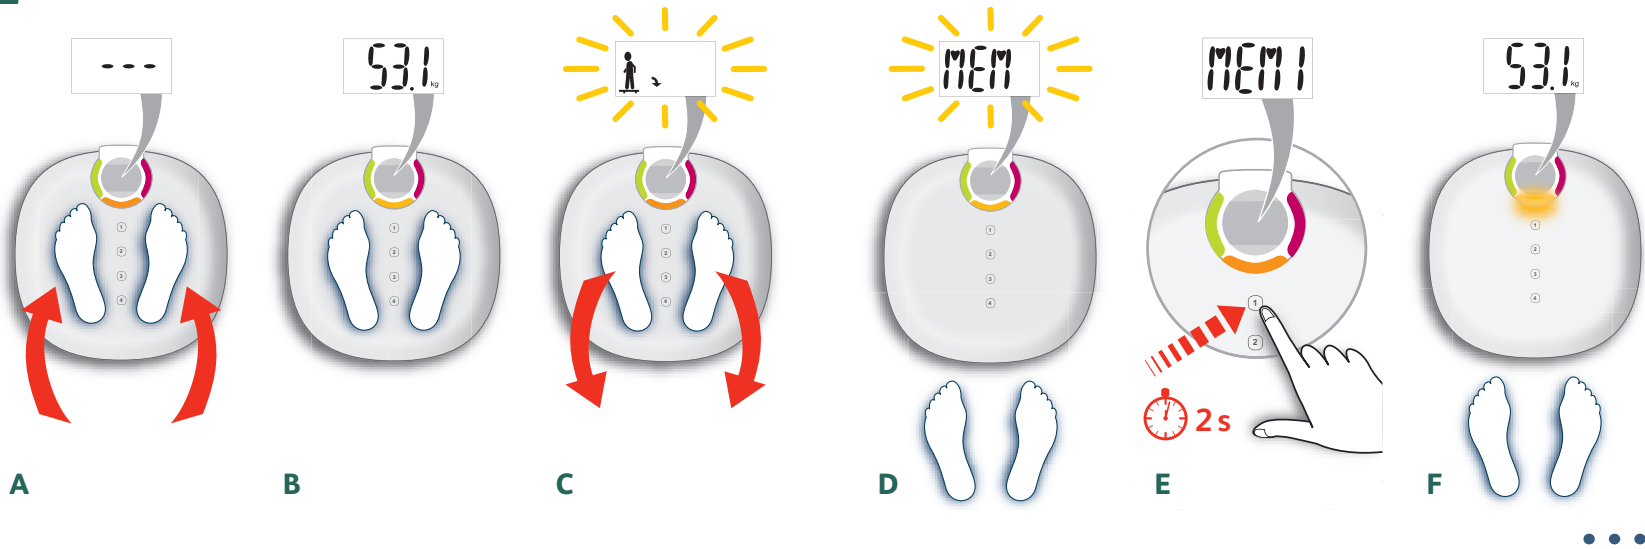

Tefal®

Tefal®

EVOLIS
EVOLIS GLASS

RC 301 520 920 – Ref. 2015900422 – 12/09

www.tefal.com

I

II

Visio Control