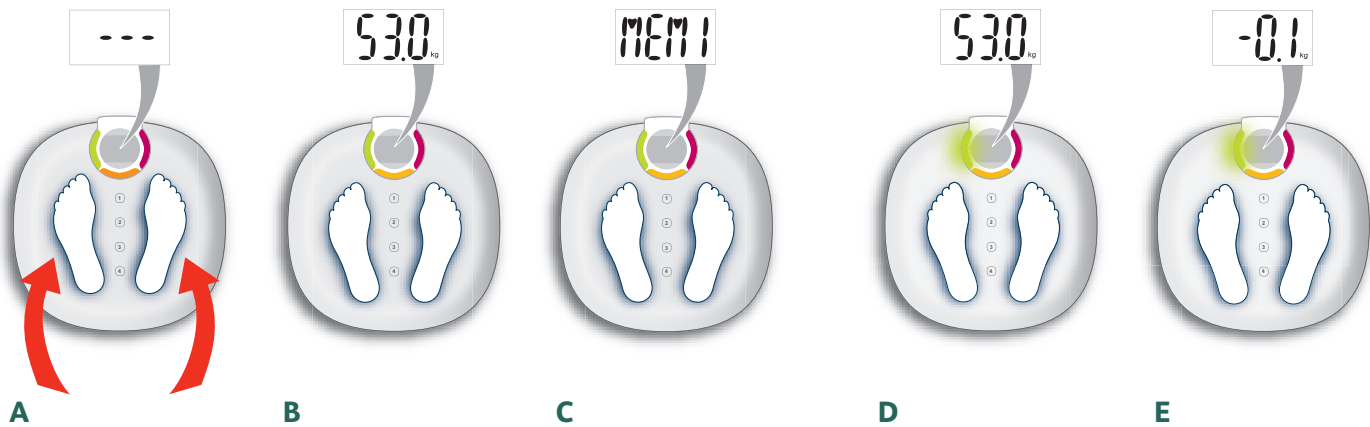

Tefal®

Tefal®

EVOLIS
EVOLIS GLASS

RC 301 520 920 – Ref. 2015900422 – 12/09

www.tefal.com

I

II

Visio Control