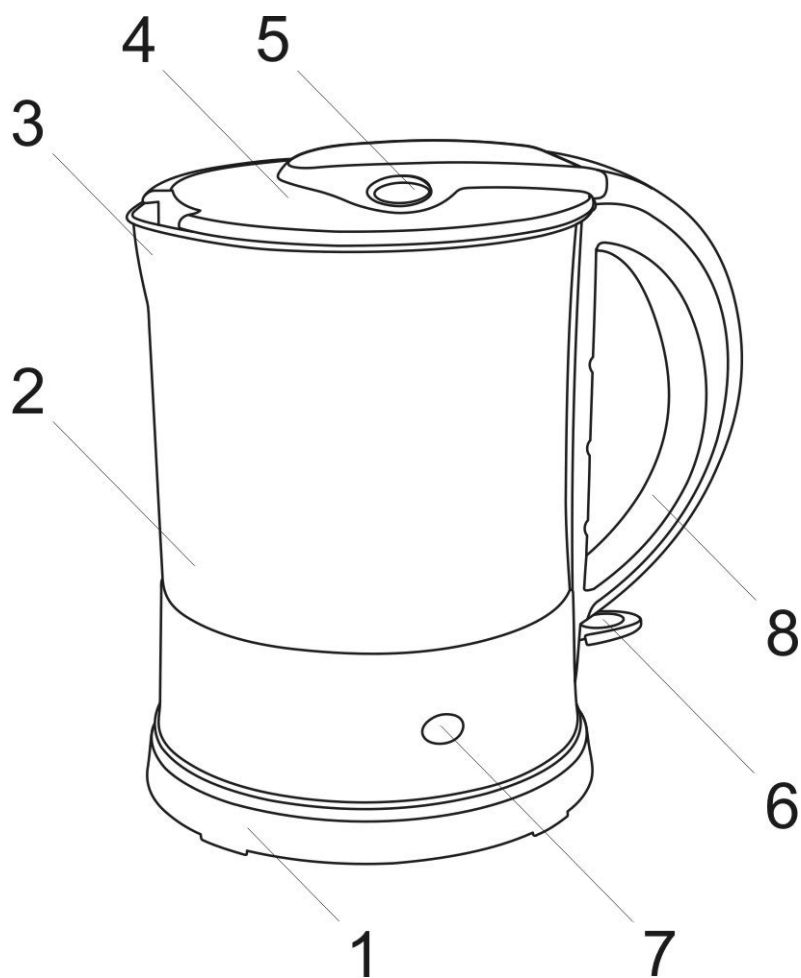

GB DESCRIPTION

1. Base unit with cord storage compartment
2. Body
3. Spout
4. Lid
5. Lid release button
6. On/Off switch
7. Indicator light
8. Handle

RUS УСТРОЙСТВО ИЗДЕЛИЯ

1. База питания с отсеком для хранения шнура
2. Корпус
3. Носик
4. Крышка
5. Кнопка открытия крышки
6. Выключатель
7. Световой индикатор работы
8. Ручка