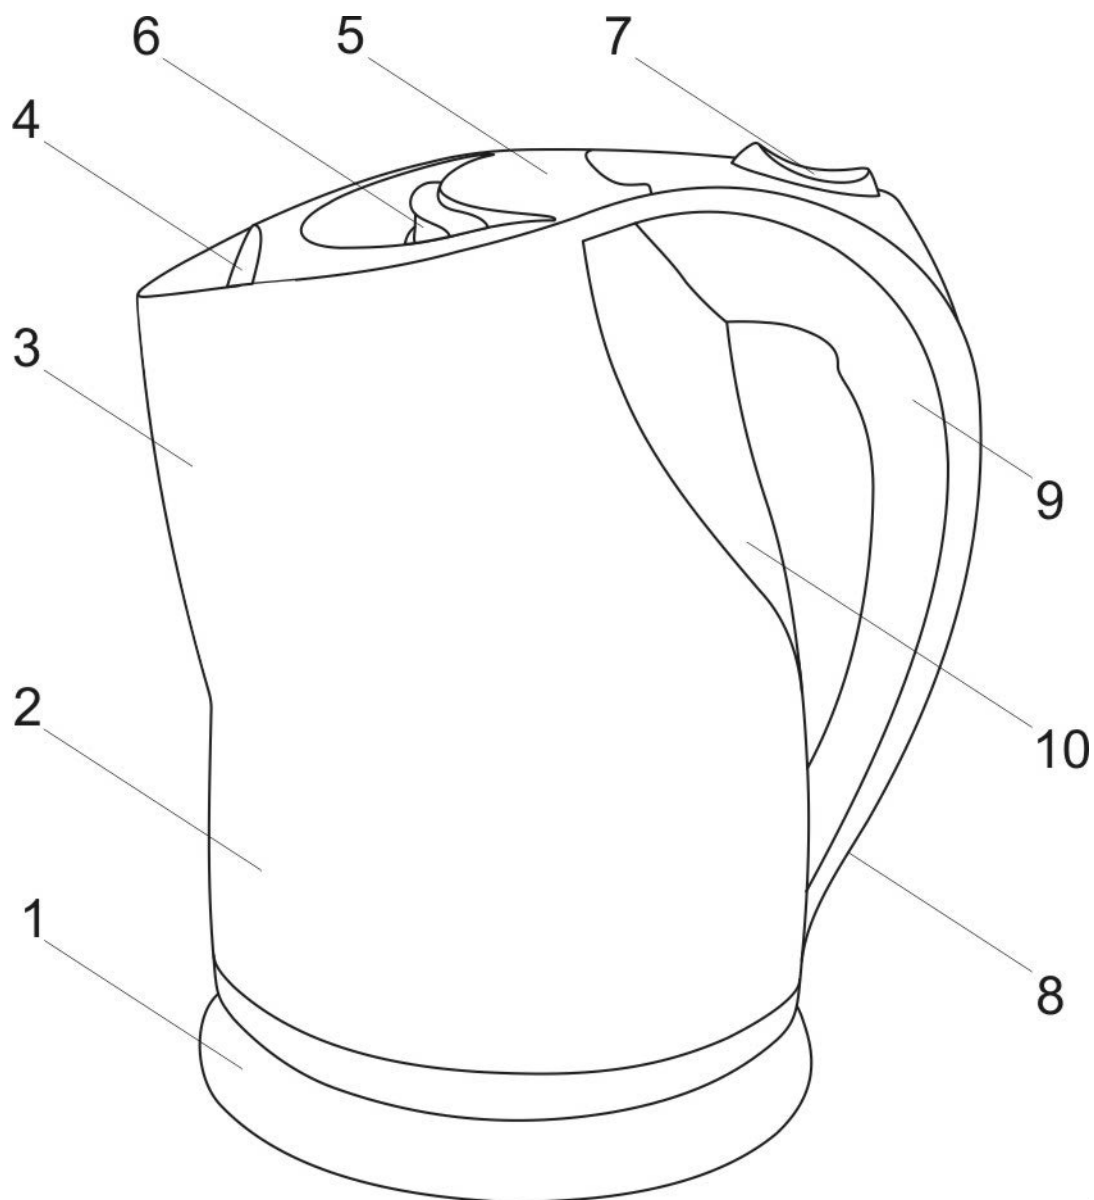

GB DESCRIPTION

1. Base unit with cord storage compartment
2. Body
3. Spout
4. Removable filter
5. Lid
6. Lid open handle
7. On/Off switch
8. Indicator light
9. Handle
10. Double water level scale

RUS УСТРОЙСТВО ИЗДЕЛИЯ

1. База питания с отсеком для хранения шнура
2. Корпус
3. Носик
4. Съёмный фильтр
5. Крышка
6. Ручка открытия крышки
7. Выключатель
8. Световой индикатор работы
9. Ручка
10. Двухсторонняя шкала уровня воды