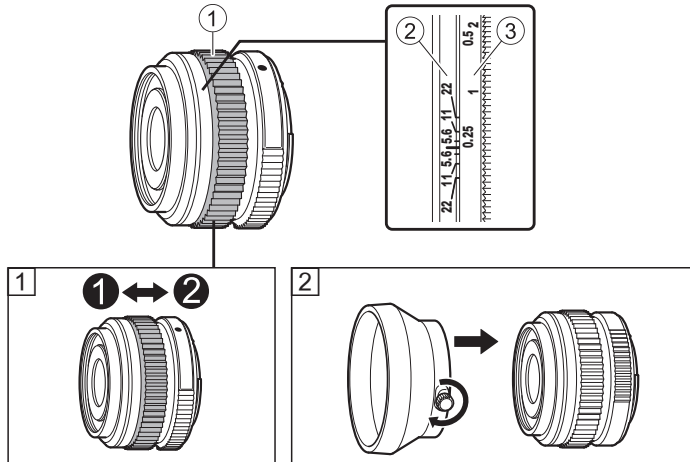

EN INSTRUCTIONS

Thank you for purchasing this Olympus product. To ensure your safety, please read this instruction manual before use, and keep it handy for future reference.

Switching the focusing method (Fig. 1)

Slide the focus ring (1) in the direction of the arrow to switch the focusing method.

- ① : AF/MF
- ② : Snapshot Focus

For Snapshot Focus, adjust the focus ring depending on the distance of your subject (3). In accordance with the aperture value set from the camera, it comes into focus within the range of the distance setting indicated by the depth of field scale (2).

- The aperture value F5.6 or larger is recommended.
- Regardless of the AF mode of the camera, shooting with the set value is available.

Attaching the hood (Fig. 2)

Lens hood : LH-48B (optional)

Notes on Shooting

- Edges of pictures may be cut off if more than one filter is used or if a thick filter is used.
- When using a flash, flash light may be blocked by the lens body, lens hood, etc.
- The distance setting may be changed when the focusing method is switched from Snapshot Focus to the AF/MF and switched back to Snapshot Focus again. Adjust the setting again.

Main Specifications

Mount	: Micro Four Thirds mount
Focal distance	: 17 mm (equivalent to 34 mm on a 35 mm camera)
Max. aperture	: f1.8
Image angle	: 64°
Lens configuration	: 6 groups, 9 lenses
Iris control	: f1.8 to f22
Shooting range	: 0.25 m (9.8 in.) to ∞ (infinite)
Focus adjustment	: AF/MF, Snapshot Focus
Weight	: 120 g (4.2 oz.) (excluding hood and cap)
Dimensions	: Max. dia. Ø 57.5 (2.3 in.) × length 35.5 mm (1.4 in.)
Filter mount thread diameter	: 46 mm

Olympus Norge AS – Consumer
Postboks 119 Kjelsåsveien 168, 0411 OSLO
Tlf.: 23 00 50 50
www.olympus.no

Olympus Belgium N.V.
Boomsesteenweg 77, 2630 Aartselaar
Tel: (03) 870 99 99
www.olmypus.be

Olympus Polska Sp. z o.o.
ul. Suwak 3, 02-676 Warszawa
Tel.: (22) 366 00 77
www.olympus.pl

OLYMPUS Portugal, SA
Rua Prof. Orlando Ribeiro, 5 B, 1600-796 Lisboa
Tel: +351 217 543 280
www.olympus.pt

Olympus rep. office OCG, Romania
Olympus Romania
Calusei street 69A, 021353 Bucuresti, Romania
www.olympus.ro

ООО «Олимпас Москва»
г. Москва, ул. Электrozаводская, д. 27, стр. 8
тел.: +7 495 926 70 77
www.olympus.com.ru

Olympus Sverige AB
Box 1816, 171 23 SOLNA
Tel.: 08 735 34 00
www.olympus.se

OLYMPUS Slovenija d.o.o.
Baznikova 2, SI-1000 Ljubljana
Tel: +386 (1) 236 33 20
www.olympus.si

Olympus rep. office OCG, Slovakia
Olympus Czech Group, s.r.o.
Slovnaftská 102, 821 07 Bratislava 214
tel.: +421 2 49209411
www.olympus.sk

OLYMPUS D.O.O.
Dorđa Stanojevića 12 (Office Park), 11070 Beograd
Tel.: (011) 2222 914
www.olympus.rs

Olympus İstanbul Optik Ürünler Ticaret ve Servis A.Ş.
Perdemaç Plaza Bayar cad. Gülbahar sok. No:17,
34742 Kozyatağı İstanbul,
Tel: +90 216 372 9393
www.olympus.com.tr

Olympus Imaging & Audio Ltd
KeyMed House, Stock Road, Southend-on-Sea
Essex, SS2 5QH, Service - 0800 111 4888
www.olympus.co.uk