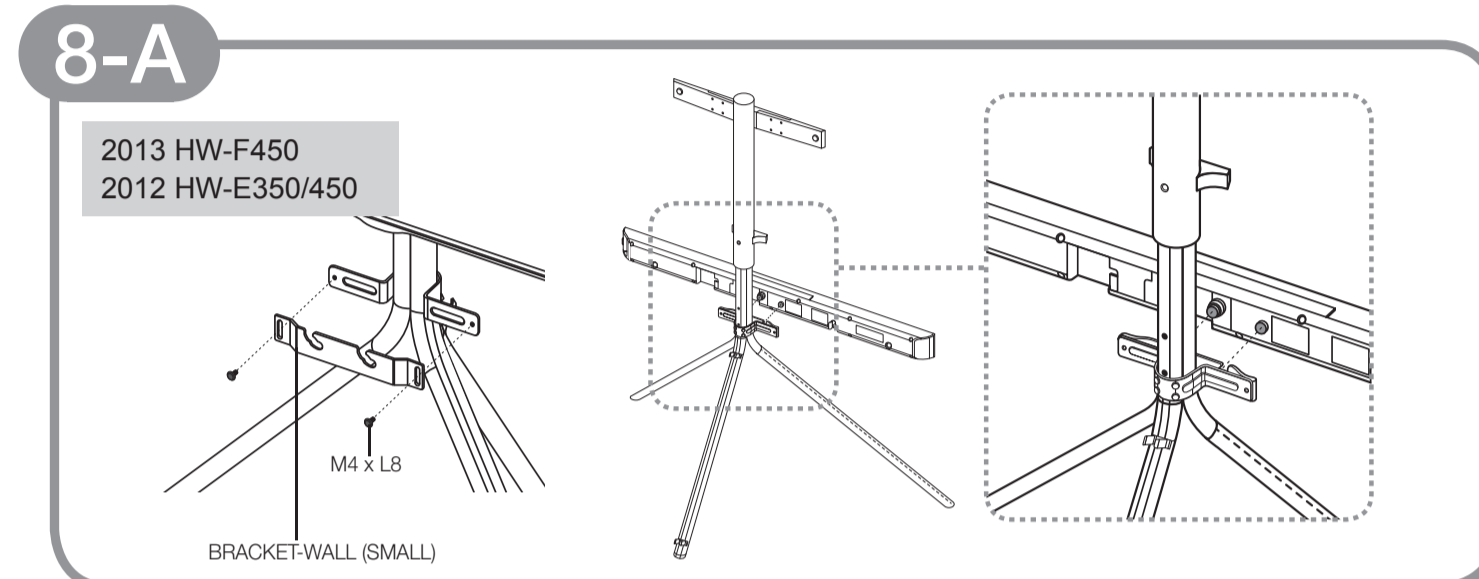

## 5-B VESA: 400 X 400, Screw : M8 x L38

5-B-a	2014 H7100 Series 46", 55"(Korea) 2014 H7000 Series 46", 55"(Euro, Other) 2014 HU7000 Series 50", 55"(W/W) 2014 HU6900 Series 50", 55"(Euro) 2014 HU8500 Series 50", 55"(W/W) 2014 HU7500 Series 50", 55"(Euro)
5-B-b	2014 H8000 Series 48" (W/W, Euro)

# 5-C VESA: 200 X 200, Screw : M8 x L28

- 5-C-a 2013 F5000~F6400 Series 40"
- 5-C-b 2013 F6500~F7000 Series 40"  
2012 ES5000~ES8000 Series 40"
- 5-C-c 2013 F8000 Series 40", 46"
- 5-C-d 2014 HU8500 Series 48"