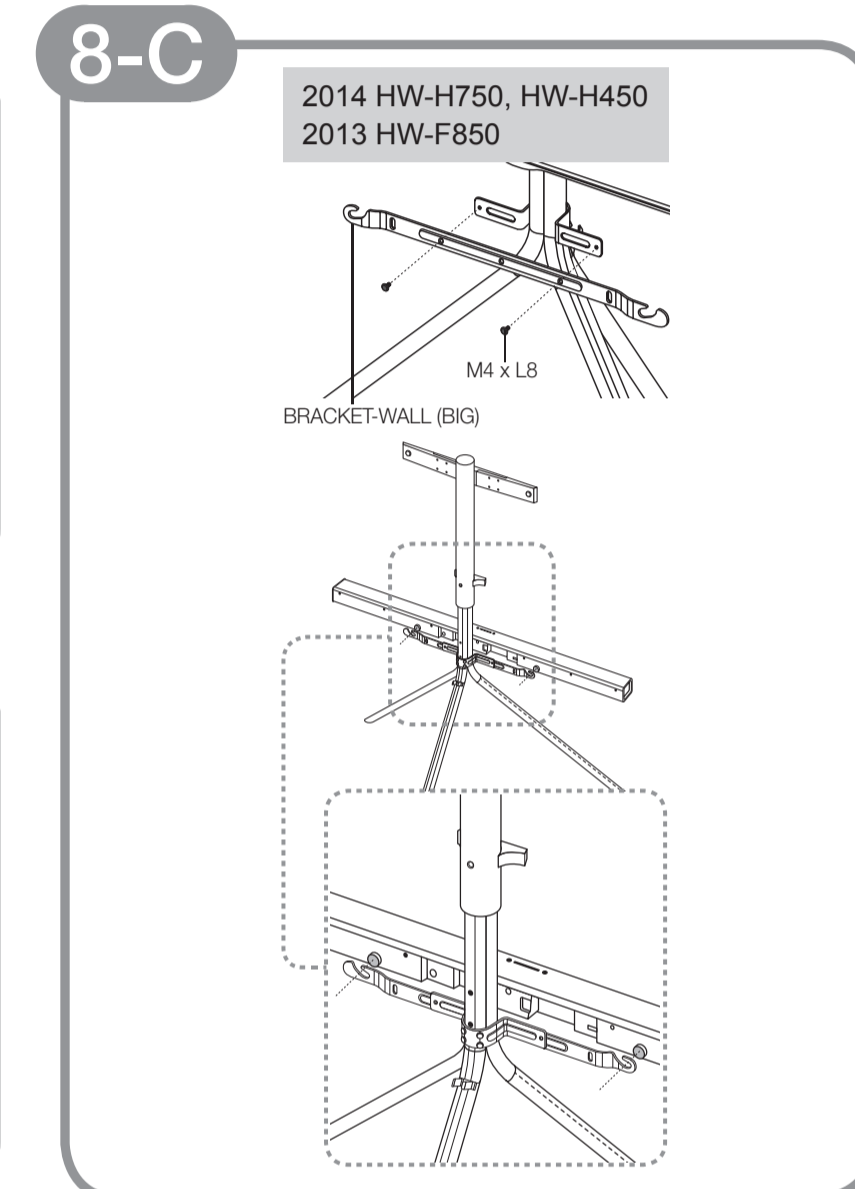

## 5-A VESA: 400 X 400, Screw : M8 x L28

5-A-a	2013 F9000 Series 55"
5-A-b	2013 F5000~F7000 Series 46"~55" 2012 ES5000~E8000 Series 46"~55"
5-A-c	2013 F8000 Series 55"

## 5-B VESA: 400 X 400, Screw : M8 x L38

5-B-a	2014 H7100 Series 46", 55"(Korea) 2014 H7000 Series 46", 55"(Euro, Other) 2014 HU7000 Series 50", 55"(W/W) 2014 HU6900 Series 50", 55"(Euro) 2014 HU8500 Series 50", 55"(W/W) 2014 HU7500 Series 50", 55"(Euro)
5-B-b	2014 H8000 Series 48" (W/W, Euro)

# 5-C VESA: 200 X 200, Screw : M8 x L28

- 5-C-a 2013 F5000~F6400 Series 40"
- 5-C-b 2013 F6500~F7000 Series 40"  
2012 ES5000~ES8000 Series 40"
- 5-C-c 2013 F8000 Series 40", 46"
- 5-C-d 2014 HU8500 Series 48"