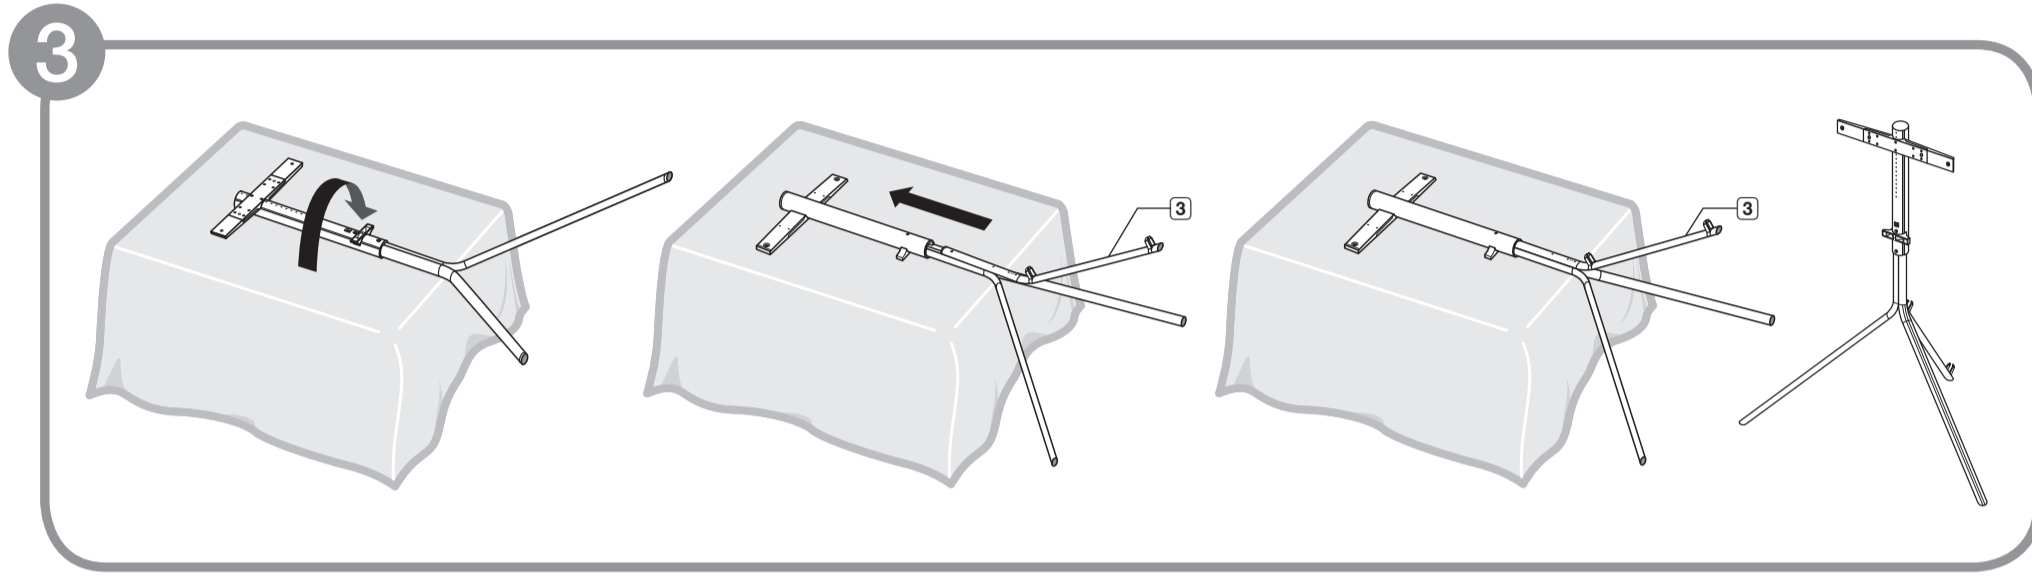

## 5-A VESA: 400 X 400, Screw : M8 x L28

5-A-a	2013 F9000 Series 55"
5-A-b	2013 F5000~F7000 Series 46"~55" 2012 ES5000~E8000 Series 46"~55"
5-A-c	2013 F8000 Series 55"

## 5-B VESA: 400 X 400, Screw : M8 x L38

5-B-a	2014 H7100 Series 46", 55"(Korea) 2014 H7000 Series 46", 55"(Euro, Other) 2014 HU7000 Series 50", 55"(W/W) 2014 HU6900 Series 50", 55"(Euro) 2014 HU8500 Series 50", 55"(W/W) 2014 HU7500 Series 50", 55"(Euro)
5-B-b	2014 H8000 Series 48" (W/W, Euro)

# 5-C VESA: 200 X 200, Screw : M8 x L28

- 5-C-a 2013 F5000~F6400 Series 40"
- 5-C-b 2013 F6500~F7000 Series 40"  
2012 ES5000~ES8000 Series 40"
- 5-C-c 2013 F8000 Series 40", 46"
- 5-C-d 2014 HU8500 Series 48"