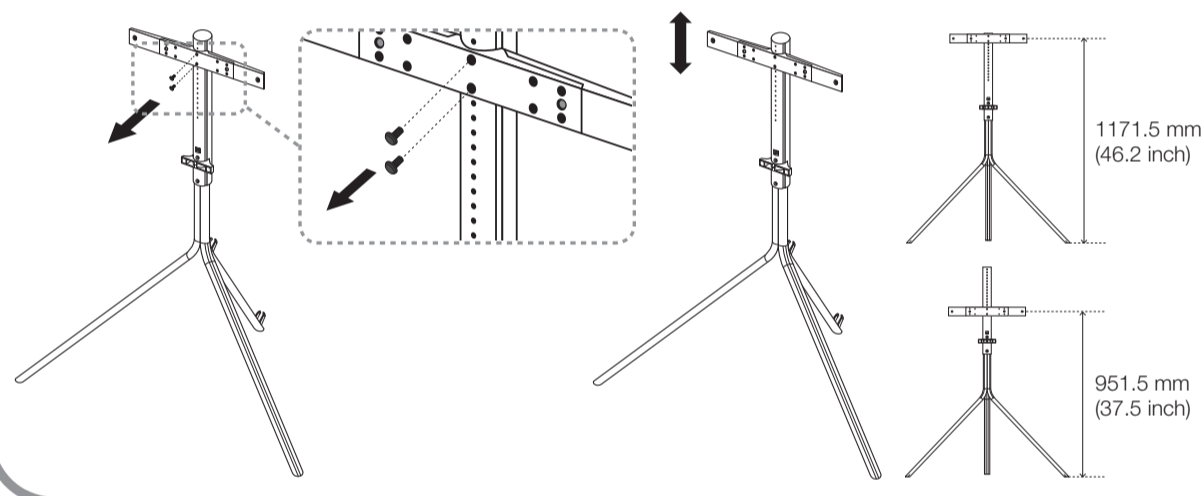

## 5-A VESA: 400 X 400, Screw : M8 x L28

5-A-a	2013 F9000 Series 55"
5-A-b	2013 F5000~F7000 Series 46"~55" 2012 ES5000~E8000 Series 46"~55"
5-A-c	2013 F8000 Series 55"

## 5-B VESA: 400 X 400, Screw : M8 x L38

5-B-a	2014 H7100 Series 46", 55"(Korea) 2014 H7000 Series 46", 55"(Euro, Other) 2014 HU7000 Series 50", 55"(W/W) 2014 HU6900 Series 50", 55"(Euro) 2014 HU8500 Series 50", 55"(W/W) 2014 HU7500 Series 50", 55"(Euro)
5-B-b	2014 H8000 Series 48" (W/W, Euro)

# 5-C VESA: 200 X 200, Screw : M8 x L28

- 5-C-a 2013 F5000~F6400 Series 40"
- 5-C-b 2013 F6500~F7000 Series 40"  
2012 ES5000~ES8000 Series 40"
- 5-C-c 2013 F8000 Series 40", 46"
- 5-C-d 2014 HU8500 Series 48"