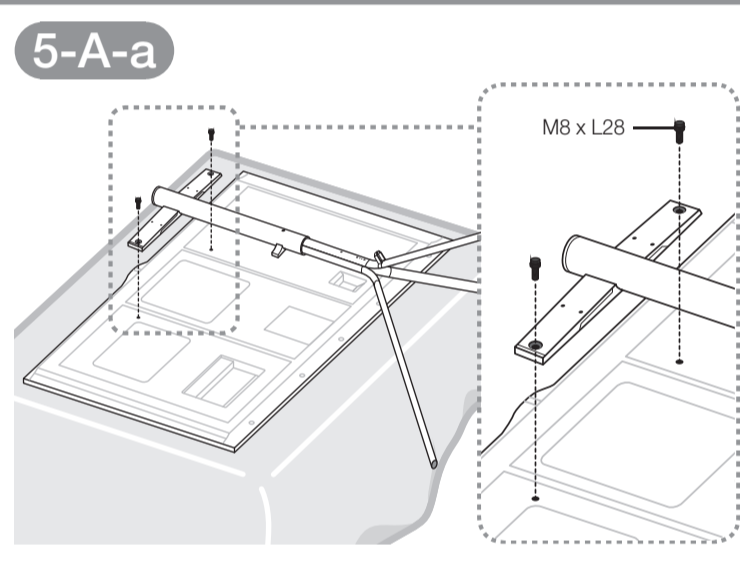

## 5-A VESA: 400 X 400, Screw : M8 x L28

5-A-a	2013 F9000 Series 55"
5-A-b	2013 F5000~F7000 Series 46"~55" 2012 ES5000~E8000 Series 46"~55"
5-A-c	2013 F8000 Series 55"

## 5-B VESA: 400 X 400, Screw : M8 x L38

5-B-a	2014 H7100 Series 46", 55"(Korea) 2014 H7000 Series 46", 55"(Euro, Other) 2014 HU7000 Series 50", 55"(W/W) 2014 HU6900 Series 50", 55"(Euro) 2014 HU8500 Series 50", 55"(W/W) 2014 HU7500 Series 50", 55"(Euro)
5-B-b	2014 H8000 Series 48" (W/W, Euro)

# 5-C VESA: 200 X 200, Screw : M8 x L28

- 5-C-a 2013 F5000~F6400 Series 40"
- 5-C-b 2013 F6500~F7000 Series 40"  
2012 ES5000~ES8000 Series 40"
- 5-C-c 2013 F8000 Series 40", 46"
- 5-C-d 2014 HU8500 Series 48"