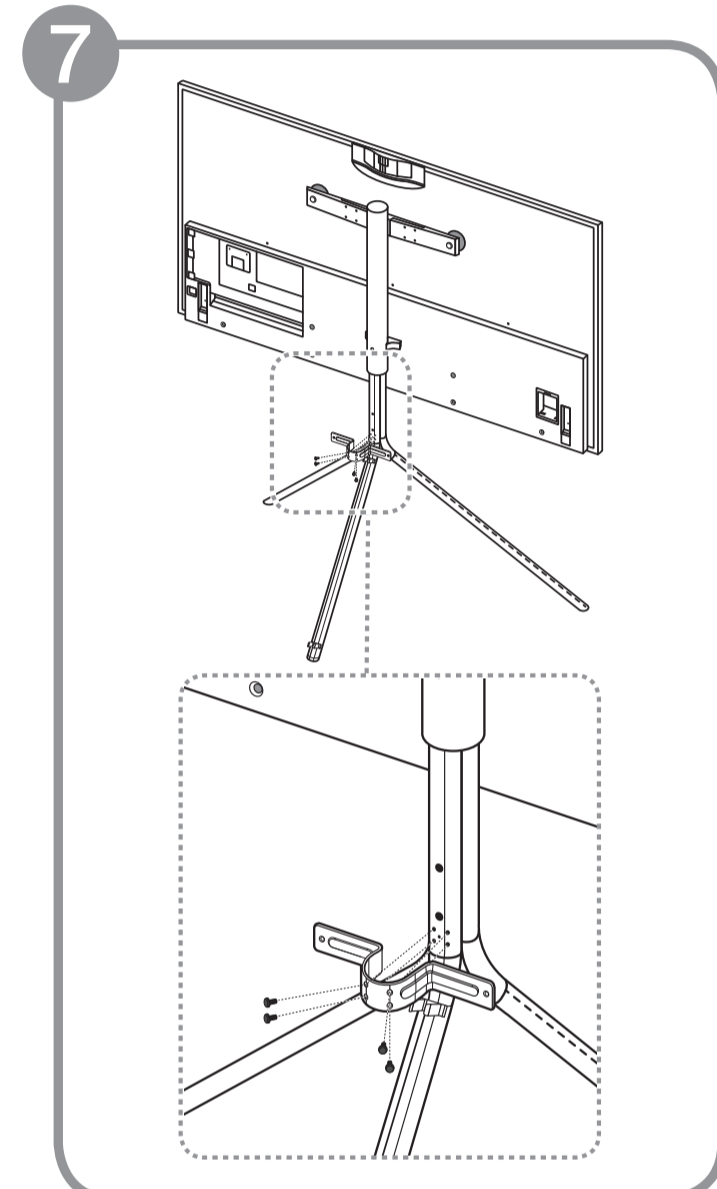

## 5-B VESA: 400 X 400, Screw : M8 x L38

5-B-a	2014 H7100 Series 46", 55"(Korea) 2014 H7000 Series 46", 55"(Euro, Other) 2014 HU7000 Series 50", 55"(W/W) 2014 HU6900 Series 50", 55"(Euro) 2014 HU8500 Series 50", 55"(W/W) 2014 HU7500 Series 50", 55"(Euro)
5-B-b	2014 H8000 Series 48" (W/W, Euro)

# 5-C VESA: 200 X 200, Screw : M8 x L28

- 5-C-a 2013 F5000~F6400 Series 40"
- 5-C-b 2013 F6500~F7000 Series 40"  
2012 ES5000~ES8000 Series 40"
- 5-C-c 2013 F8000 Series 40", 46"
- 5-C-d 2014 HU8500 Series 48"