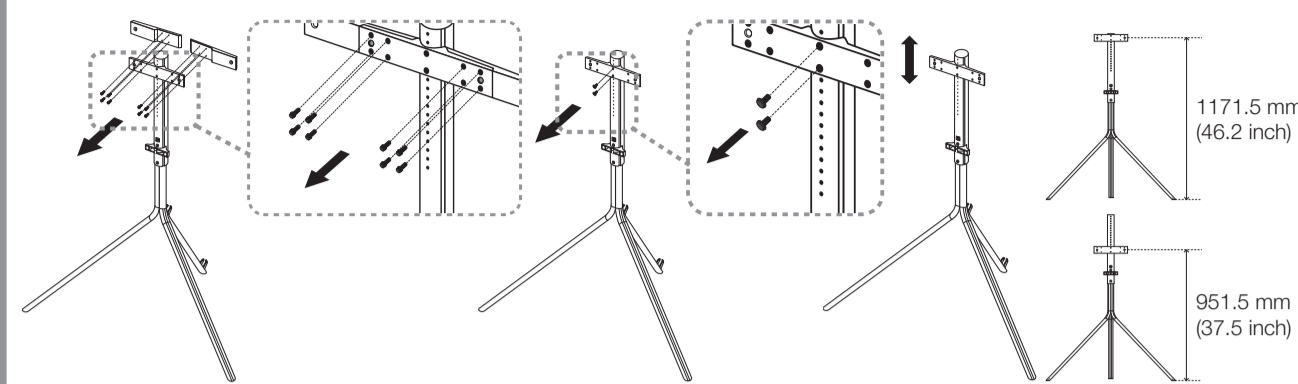

## 5-A VESA: 400 X 400, Screw : M8 x L28

5-A-a	2013 F9000 Series 55"
5-A-b	2013 F5000~F7000 Series 46"~55" 2012 ES5000~E8000 Series 46"~55"
5-A-c	2013 F8000 Series 55"

## 5-B VESA: 400 X 400, Screw : M8 x L38

5-B-a	2014 H7100 Series 46", 55"(Korea) 2014 H7000 Series 46", 55"(Euro, Other) 2014 HU7000 Series 50", 55"(W/W) 2014 HU6900 Series 50", 55"(Euro) 2014 HU8500 Series 50", 55"(W/W) 2014 HU7500 Series 50", 55"(Euro)
5-B-b	2014 H8000 Series 48" (W/W, Euro)

# 5-C VESA: 200 X 200, Screw : M8 x L28

- 5-C-a 2013 F5000~F6400 Series 40"
- 5-C-b 2013 F6500~F7000 Series 40"  
2012 ES5000~ES8000 Series 40"
- 5-C-c 2013 F8000 Series 40", 46"
- 5-C-d 2014 HU8500 Series 48"