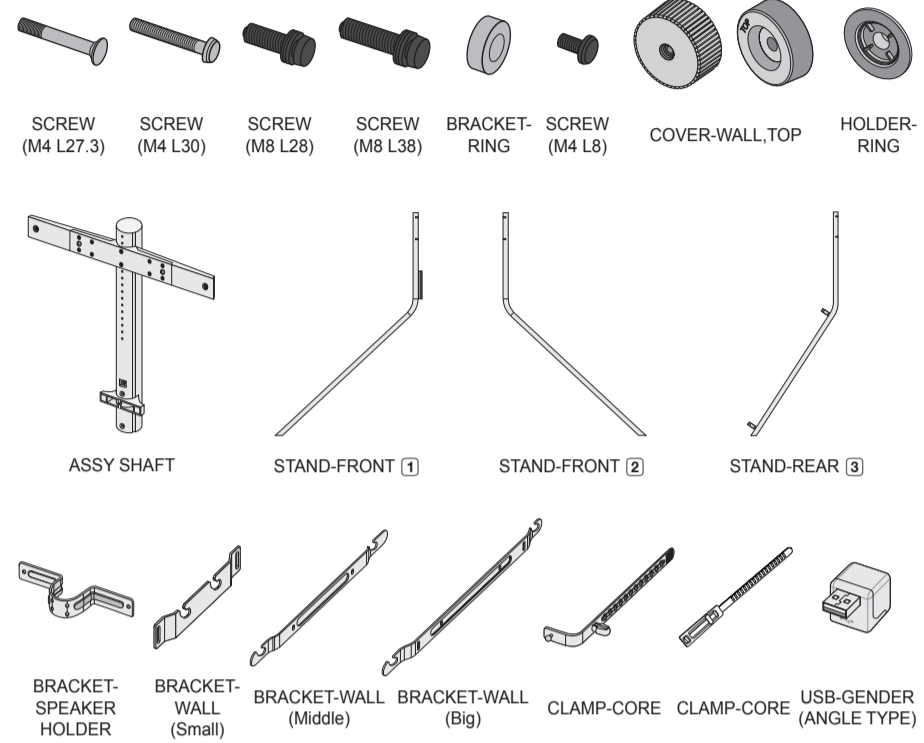

## Components

## 5-A VESA: 400 X 400, Screw : M8 x L28

5-A-a	2013 F9000 Series 55"
5-A-b	2013 F5000~F7000 Series 46"~55" 2012 ES5000~E8000 Series 46"~55"
5-A-c	2013 F8000 Series 55"

## 5-B VESA: 400 X 400, Screw : M8 x L38

5-B-a	2014 H7100 Series 46", 55"(Korea) 2014 H7000 Series 46", 55"(Euro, Other) 2014 HU7000 Series 50", 55"(W/W) 2014 HU6900 Series 50", 55"(Euro) 2014 HU8500 Series 50", 55"(W/W) 2014 HU7500 Series 50", 55"(Euro)
5-B-b	2014 H8000 Series 48" (W/W, Euro)

# 5-C VESA: 200 X 200, Screw : M8 x L28

- 5-C-a 2013 F5000~F6400 Series 40"
- 5-C-b 2013 F6500~F7000 Series 40"  
2012 ES5000~ES8000 Series 40"
- 5-C-c 2013 F8000 Series 40", 46"
- 5-C-d 2014 HU8500 Series 48"