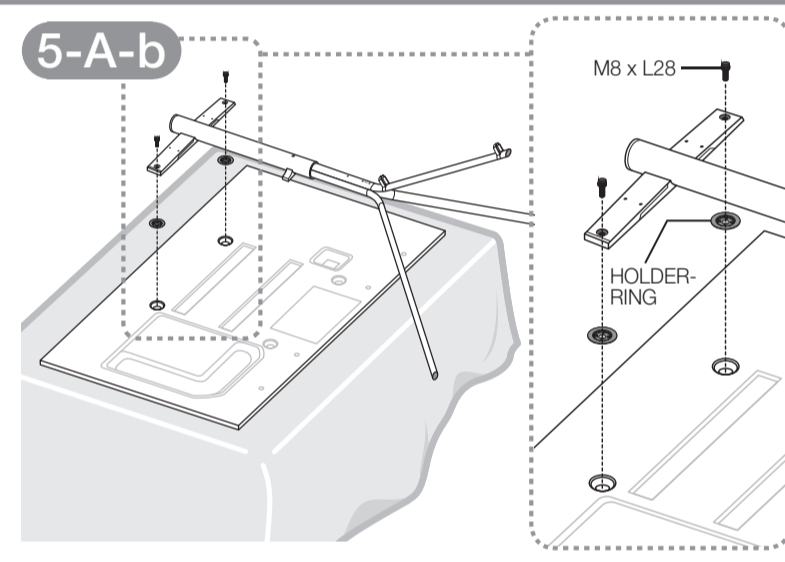

## Components

## 5-A VESA: 400 X 400, Screw : M8 x L28

5-A-a	2013 F9000 Series 55"
5-A-b	2013 F5000~F7000 Series 46"~55" 2012 ES5000~E8000 Series 46"~55"
5-A-c	2013 F8000 Series 55"

## 5-B VESA: 400 X 400, Screw : M8 x L38

5-B-a	2014 H7100 Series 46", 55"(Korea) 2014 H7000 Series 46", 55"(Euro, Other) 2014 HU7000 Series 50", 55"(W/W) 2014 HU6900 Series 50", 55"(Euro) 2014 HU8500 Series 50", 55"(W/W) 2014 HU7500 Series 50", 55"(Euro)
5-B-b	2014 H8000 Series 48" (W/W, Euro)

# 5-C VESA: 200 X 200, Screw : M8 x L28

- 5-C-a 2013 F5000~F6400 Series 40"
- 5-C-b 2013 F6500~F7000 Series 40"  
2012 ES5000~ES8000 Series 40"
- 5-C-c 2013 F8000 Series 40", 46"
- 5-C-d 2014 HU8500 Series 48"