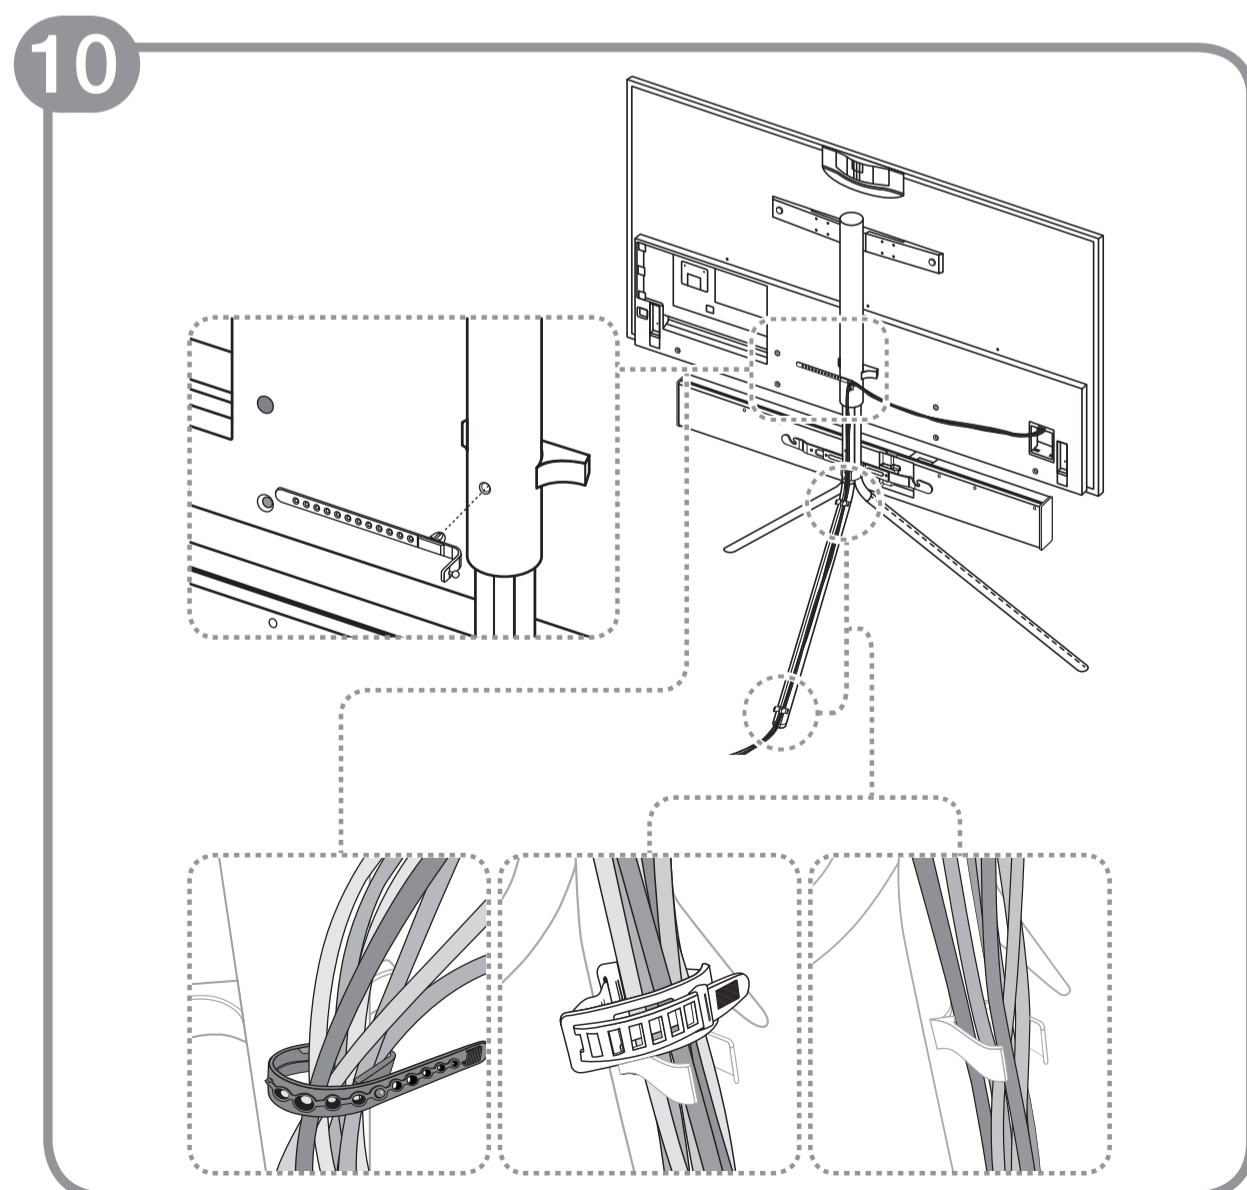

## 5-B VESA: 400 X 400, Screw : M8 x L38

5-B-a	2014 H7100 Series 46", 55"(Korea) 2014 H7000 Series 46", 55"(Euro, Other) 2014 HU7000 Series 50", 55"(W/W) 2014 HU6900 Series 50", 55"(Euro) 2014 HU8500 Series 50", 55"(W/W) 2014 HU7500 Series 50", 55"(Euro)
5-B-b	2014 H8000 Series 48" (W/W, Euro)

# 5-C VESA: 200 X 200, Screw : M8 x L28

- 5-C-a 2013 F5000~F6400 Series 40"
- 5-C-b 2013 F6500~F7000 Series 40"  
2012 ES5000~ES8000 Series 40"
- 5-C-c 2013 F8000 Series 40", 46"
- 5-C-d 2014 HU8500 Series 48"