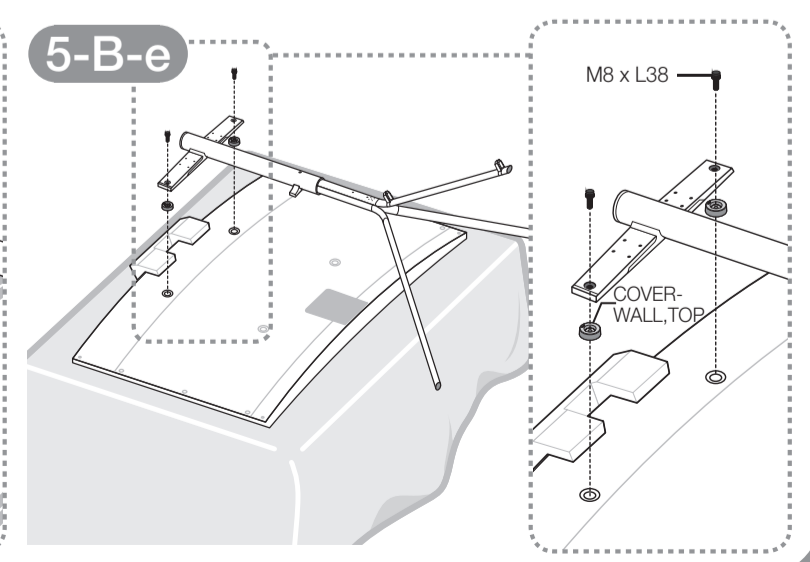

## 5-A VESA: 400 X 400, Screw : M8 x L28

5-A-a	2013 F9000 Series 55"
5-A-b	2013 F5000~F7000 Series 46"~55" 2012 ES5000~E8000 Series 46"~55"
5-A-c	2013 F8000 Series 55"

## 5-B VESA: 400 X 400, Screw : M8 x L38

5-B-a	2014 H7100 Series 46", 55"(Korea) 2014 H7000 Series 46", 55"(Euro, Other) 2014 HU7000 Series 50", 55"(W/W) 2014 HU6900 Series 50", 55"(Euro) 2014 HU8500 Series 50", 55"(W/W) 2014 HU7500 Series 50", 55"(Euro)
5-B-b	2014 H8000 Series 48" (W/W, Euro)

# 5-C VESA: 200 X 200, Screw : M8 x L28

- 5-C-a 2013 F5000~F6400 Series 40"
- 5-C-b 2013 F6500~F7000 Series 40"  
2012 ES5000~ES8000 Series 40"
- 5-C-c 2013 F8000 Series 40", 46"
- 5-C-d 2014 HU8500 Series 48"