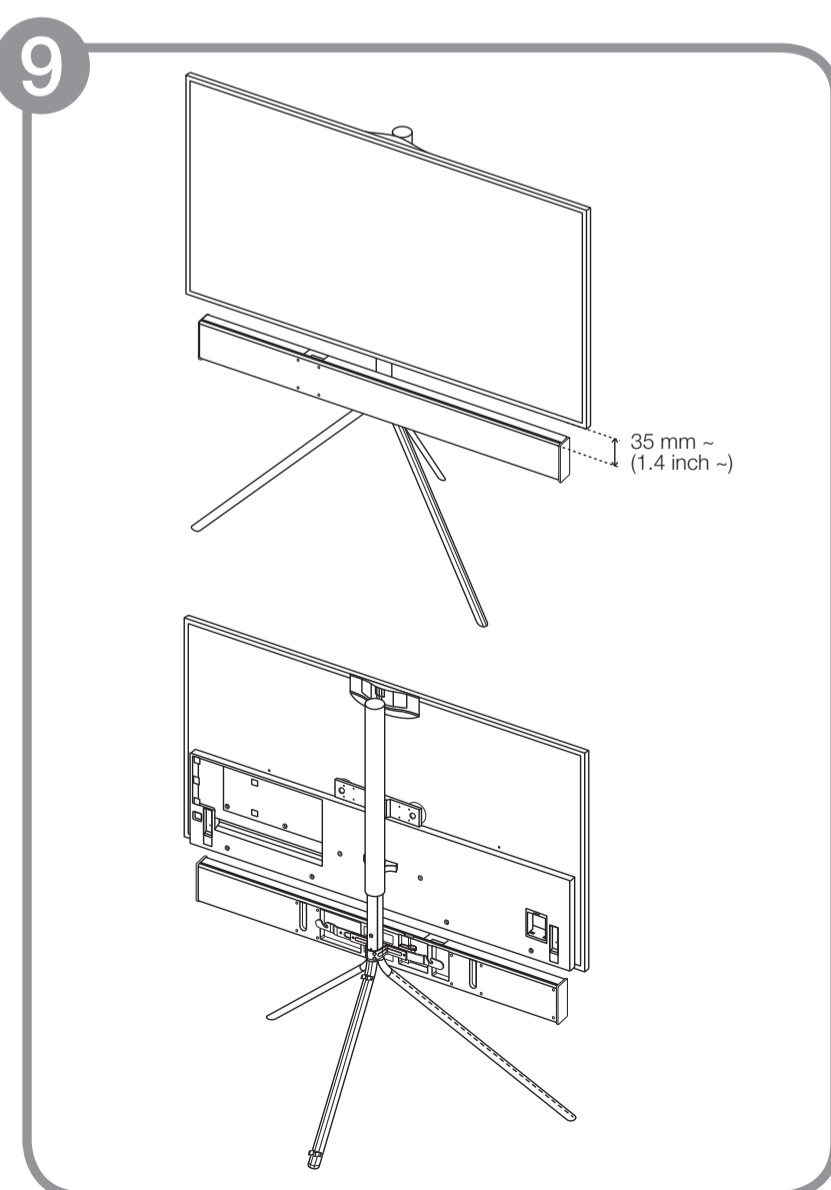

## 5-A VESA: 400 X 400, Screw : M8 x L28

5-A-a	2013 F9000 Series 55"
5-A-b	2013 F5000~F7000 Series 46"~55" 2012 ES5000~E8000 Series 46"~55"
5-A-c	2013 F8000 Series 55"

## 5-B VESA: 400 X 400, Screw : M8 x L38

5-B-a	2014 H7100 Series 46", 55"(Korea) 2014 H7000 Series 46", 55"(Euro, Other) 2014 HU7000 Series 50", 55"(W/W) 2014 HU6900 Series 50", 55"(Euro) 2014 HU8500 Series 50", 55"(W/W) 2014 HU7500 Series 50", 55"(Euro)
5-B-b	2014 H8000 Series 48" (W/W, Euro)

# 5-C VESA: 200 X 200, Screw : M8 x L28

- 5-C-a 2013 F5000~F6400 Series 40"
- 5-C-b 2013 F6500~F7000 Series 40"  
2012 ES5000~ES8000 Series 40"
- 5-C-c 2013 F8000 Series 40", 46"
- 5-C-d 2014 HU8500 Series 48"