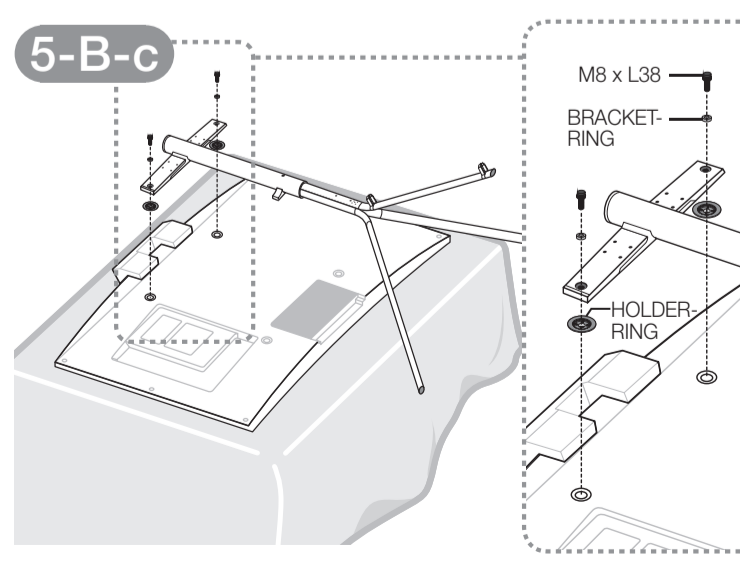

## 5-A VESA: 400 X 400, Screw : M8 x L28

5-A-a	2013 F9000 Series 55"
5-A-b	2013 F5000~F7000 Series 46"~55" 2012 ES5000~E8000 Series 46"~55"
5-A-c	2013 F8000 Series 55"

## 5-B VESA: 400 X 400, Screw : M8 x L38

5-B-a	2014 H7100 Series 46", 55"(Korea) 2014 H7000 Series 46", 55"(Euro, Other) 2014 HU7000 Series 50", 55"(W/W) 2014 HU6900 Series 50", 55"(Euro) 2014 HU8500 Series 50", 55"(W/W) 2014 HU7500 Series 50", 55"(Euro)
5-B-b	2014 H8000 Series 48" (W/W, Euro)

# 5-C VESA: 200 X 200, Screw : M8 x L28

- 5-C-a 2013 F5000~F6400 Series 40"
- 5-C-b 2013 F6500~F7000 Series 40"  
2012 ES5000~ES8000 Series 40"
- 5-C-c 2013 F8000 Series 40", 46"
- 5-C-d 2014 HU8500 Series 48"