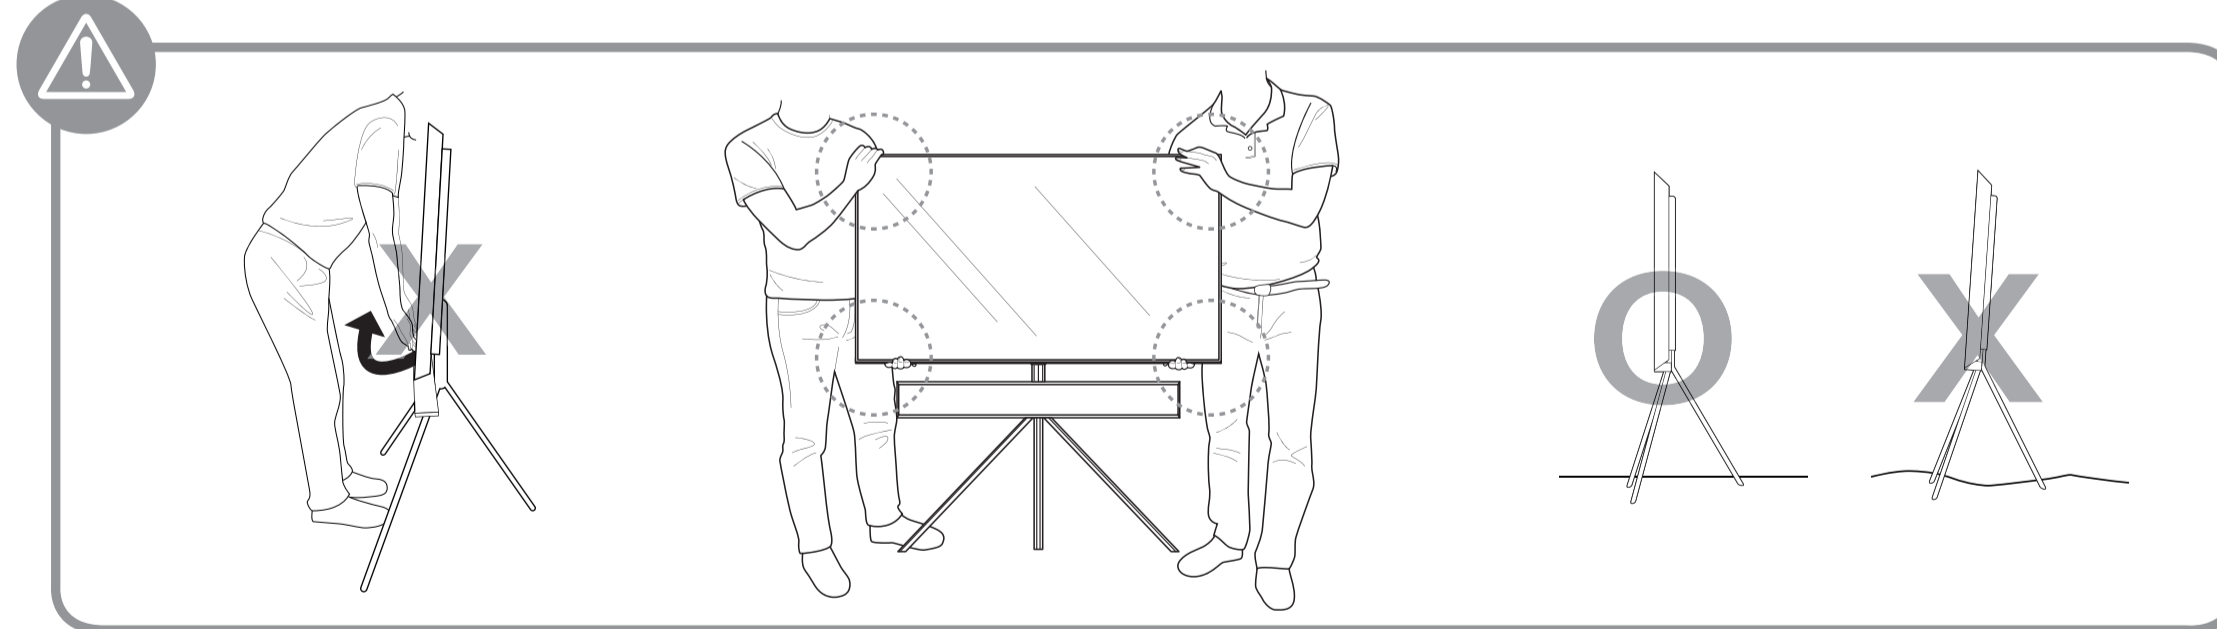

## 5-B VESA: 400 X 400, Screw : M8 x L38

5-B-a	2014 H7100 Series 46", 55"(Korea) 2014 H7000 Series 46", 55"(Euro, Other) 2014 HU7000 Series 50", 55"(W/W) 2014 HU6900 Series 50", 55"(Euro) 2014 HU8500 Series 50", 55"(W/W) 2014 HU7500 Series 50", 55"(Euro)
5-B-b	2014 H8000 Series 48" (W/W, Euro)

# 5-C VESA: 200 X 200, Screw : M8 x L28

- 5-C-a 2013 F5000~F6400 Series 40"
- 5-C-b 2013 F6500~F7000 Series 40"  
2012 ES5000~ES8000 Series 40"
- 5-C-c 2013 F8000 Series 40", 46"
- 5-C-d 2014 HU8500 Series 48"