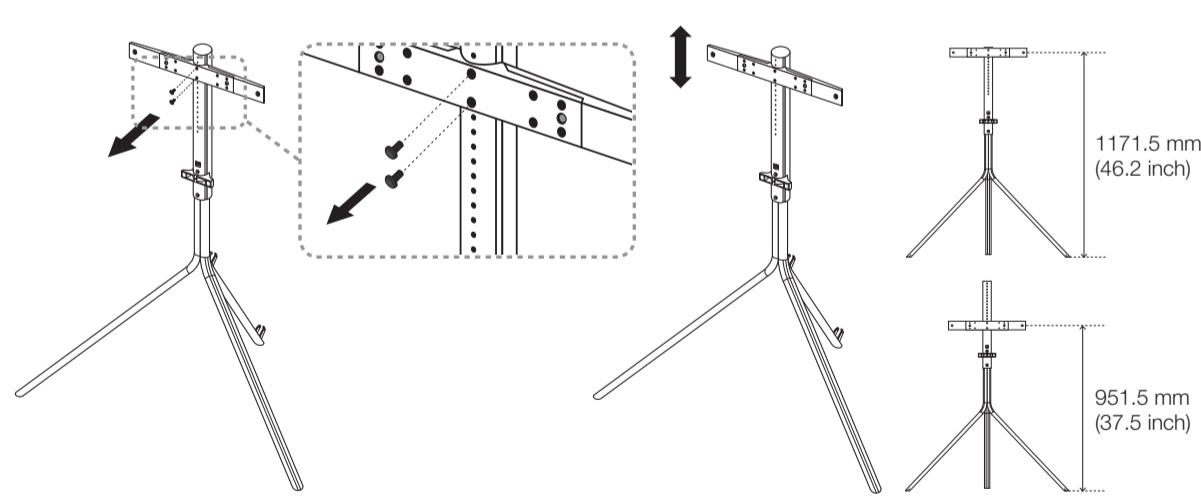

## Components

## 5-A VESA: 400 X 400, Screw : M8 x L28

5-A-a	2013 F9000 Series 55"
5-A-b	2013 F5000~F7000 Series 46"~55" 2012 ES5000~E8000 Series 46"~55"
5-A-c	2013 F8000 Series 55"

## 5-B VESA: 400 X 400, Screw : M8 x L38

5-B-a	2014 H7100 Series 46", 55"(Korea) 2014 H7000 Series 46", 55"(Euro, Other) 2014 HU7000 Series 50", 55"(W/W) 2014 HU6900 Series 50", 55"(Euro) 2014 HU8500 Series 50", 55"(W/W) 2014 HU7500 Series 50", 55"(Euro)
5-B-b	2014 H8000 Series 48" (W/W, Euro)

# 5-C VESA: 200 X 200, Screw : M8 x L28

- 5-C-a 2013 F5000~F6400 Series 40"
- 5-C-b 2013 F6500~F7000 Series 40"  
2012 ES5000~ES8000 Series 40"
- 5-C-c 2013 F8000 Series 40", 46"
- 5-C-d 2014 HU8500 Series 48"