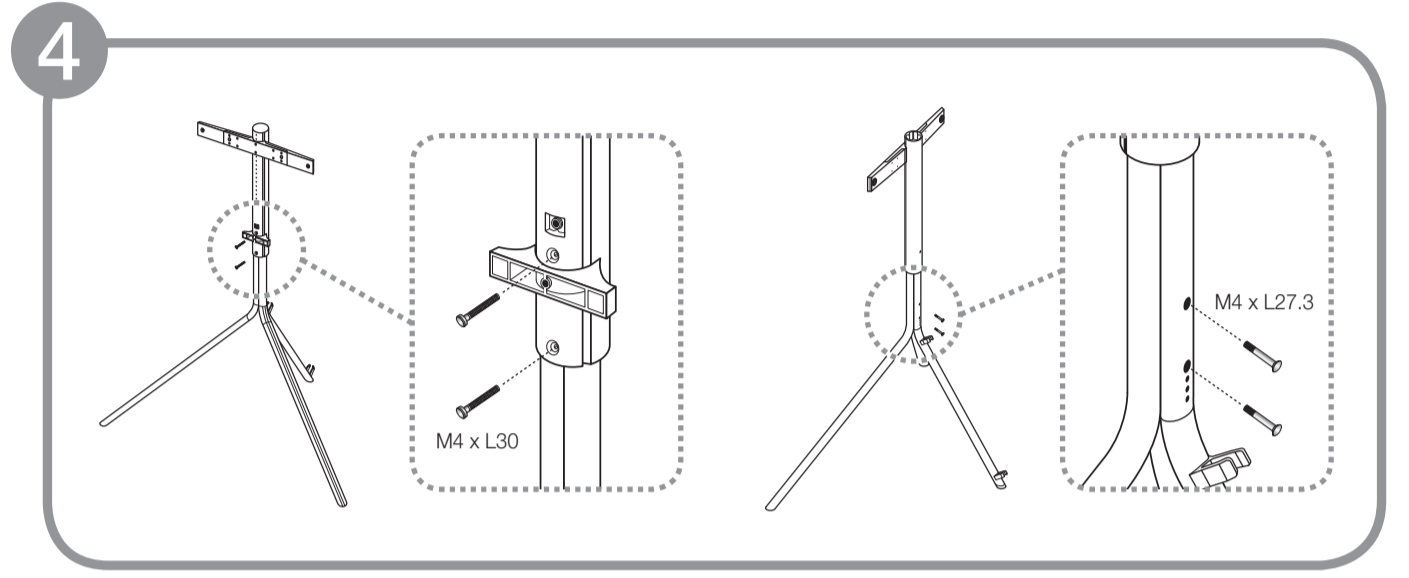

## 5-A VESA: 400 X 400, Screw : M8 x L28

5-A-a	2013 F9000 Series 55"
5-A-b	2013 F5000~F7000 Series 46"~55" 2012 ES5000~E8000 Series 46"~55"
5-A-c	2013 F8000 Series 55"

## 5-B VESA: 400 X 400, Screw : M8 x L38

5-B-a	2014 H7100 Series 46", 55"(Korea) 2014 H7000 Series 46", 55"(Euro, Other) 2014 HU7000 Series 50", 55"(W/W) 2014 HU6900 Series 50", 55"(Euro) 2014 HU8500 Series 50", 55"(W/W) 2014 HU7500 Series 50", 55"(Euro)
5-B-b	2014 H8000 Series 48" (W/W, Euro)

# 5-C VESA: 200 X 200, Screw : M8 x L28

- 5-C-a 2013 F5000~F6400 Series 40"
- 5-C-b 2013 F6500~F7000 Series 40"  
2012 ES5000~ES8000 Series 40"
- 5-C-c 2013 F8000 Series 40", 46"
- 5-C-d 2014 HU8500 Series 48"