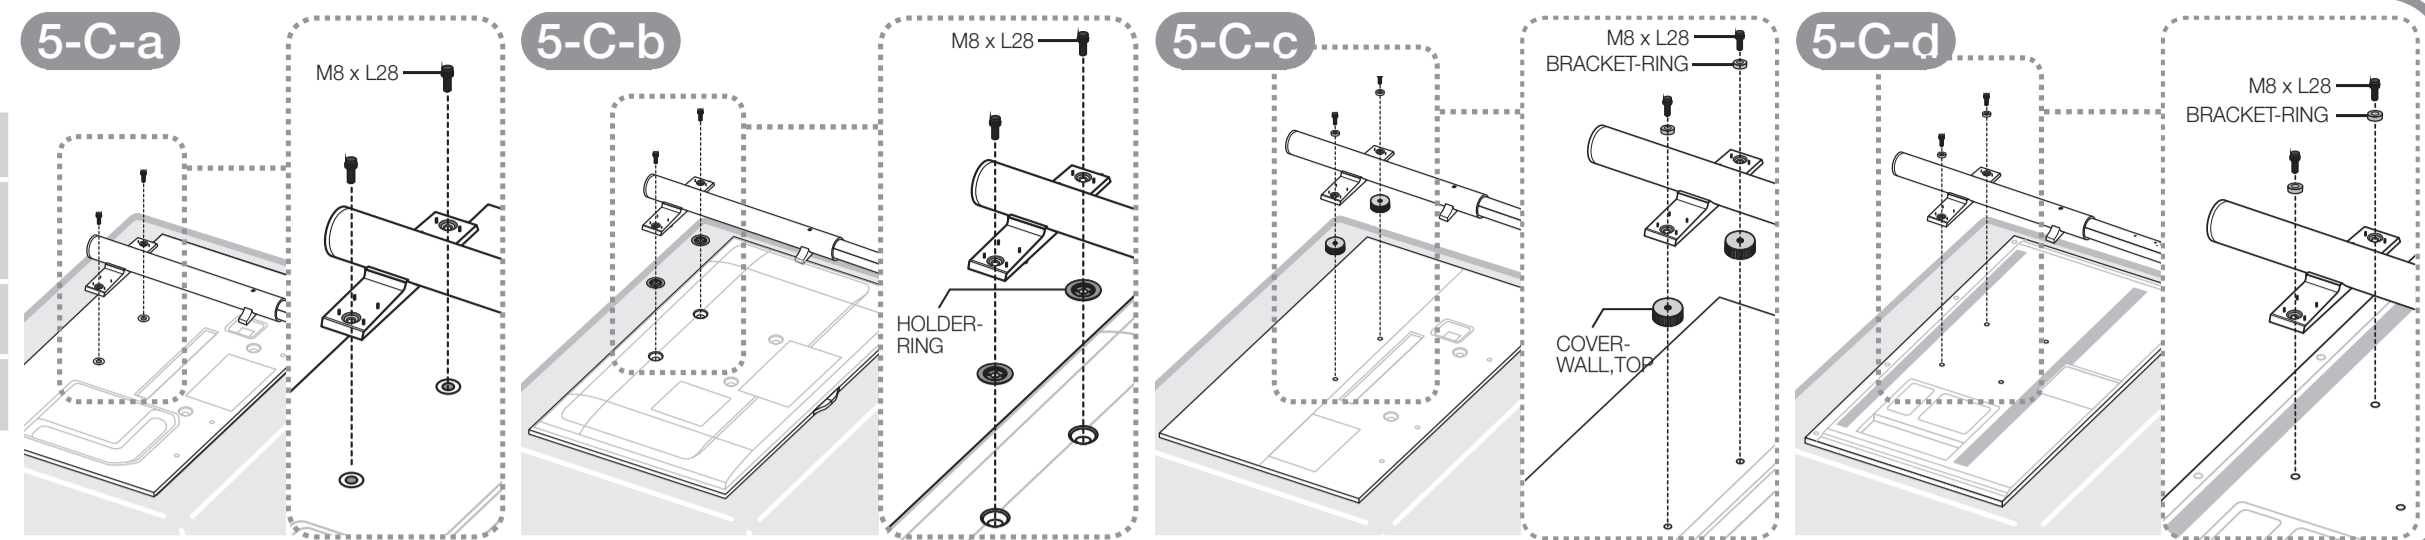

## 5-A VESA: 400 X 400, Screw : M8 x L28

5-A-a	2013 F9000 Series 55"
5-A-b	2013 F5000~F7000 Series 46"~55" 2012 ES5000~E8000 Series 46"~55"
5-A-c	2013 F8000 Series 55"

## 5-B VESA: 400 X 400, Screw : M8 x L38

5-B-a	2014 H7100 Series 46", 55"(Korea) 2014 H7000 Series 46", 55"(Euro, Other) 2014 HU7000 Series 50", 55"(W/W) 2014 HU6900 Series 50", 55"(Euro) 2014 HU8500 Series 50", 55"(W/W) 2014 HU7500 Series 50", 55"(Euro)
5-B-b	2014 H8000 Series 48" (W/W, Euro)

# 5-C VESA: 200 X 200, Screw : M8 x L28

- 5-C-a 2013 F5000~F6400 Series 40"
- 5-C-b 2013 F6500~F7000 Series 40"  
2012 ES5000~ES8000 Series 40"
- 5-C-c 2013 F8000 Series 40", 46"
- 5-C-d 2014 HU8500 Series 48"