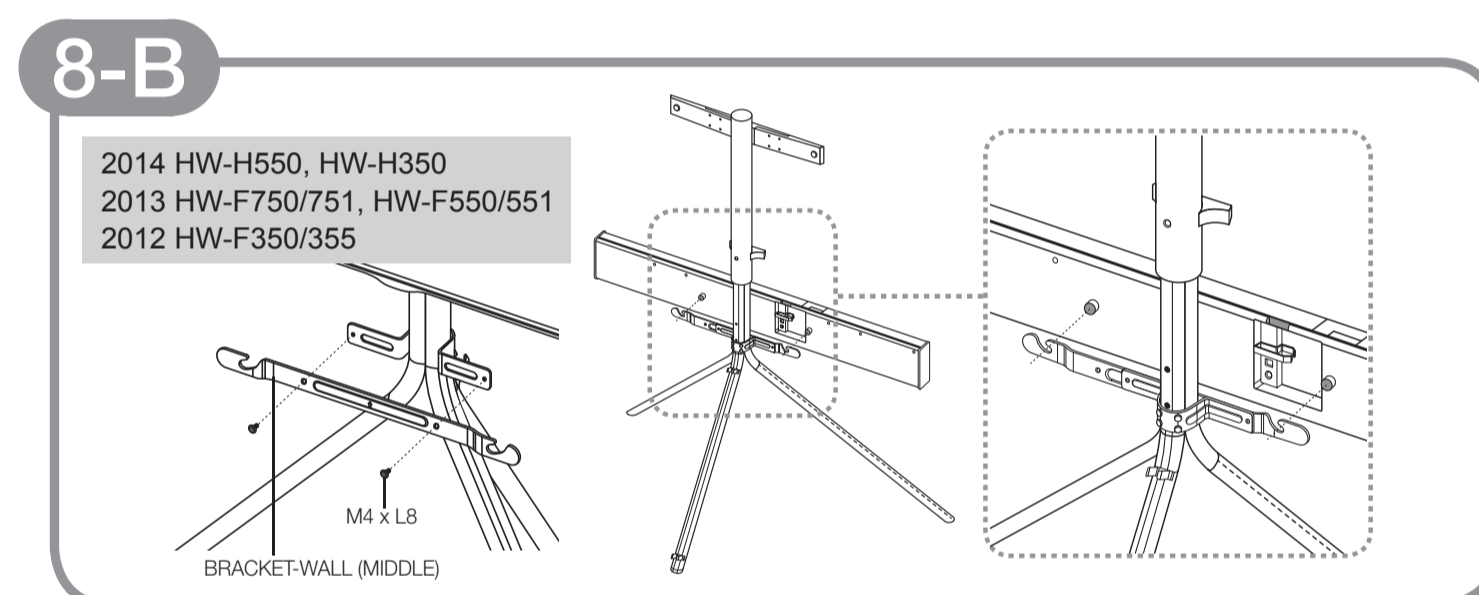

## 5-B VESA: 400 X 400, Screw : M8 x L38

5-B-a	2014 H7100 Series 46", 55"(Korea) 2014 H7000 Series 46", 55"(Euro, Other) 2014 HU7000 Series 50", 55"(W/W) 2014 HU6900 Series 50", 55"(Euro) 2014 HU8500 Series 50", 55"(W/W) 2014 HU7500 Series 50", 55"(Euro)
5-B-b	2014 H8000 Series 48" (W/W, Euro)

# 5-C VESA: 200 X 200, Screw : M8 x L28

- 5-C-a 2013 F5000~F6400 Series 40"
- 5-C-b 2013 F6500~F7000 Series 40"  
2012 ES5000~ES8000 Series 40"
- 5-C-c 2013 F8000 Series 40", 46"
- 5-C-d 2014 HU8500 Series 48"