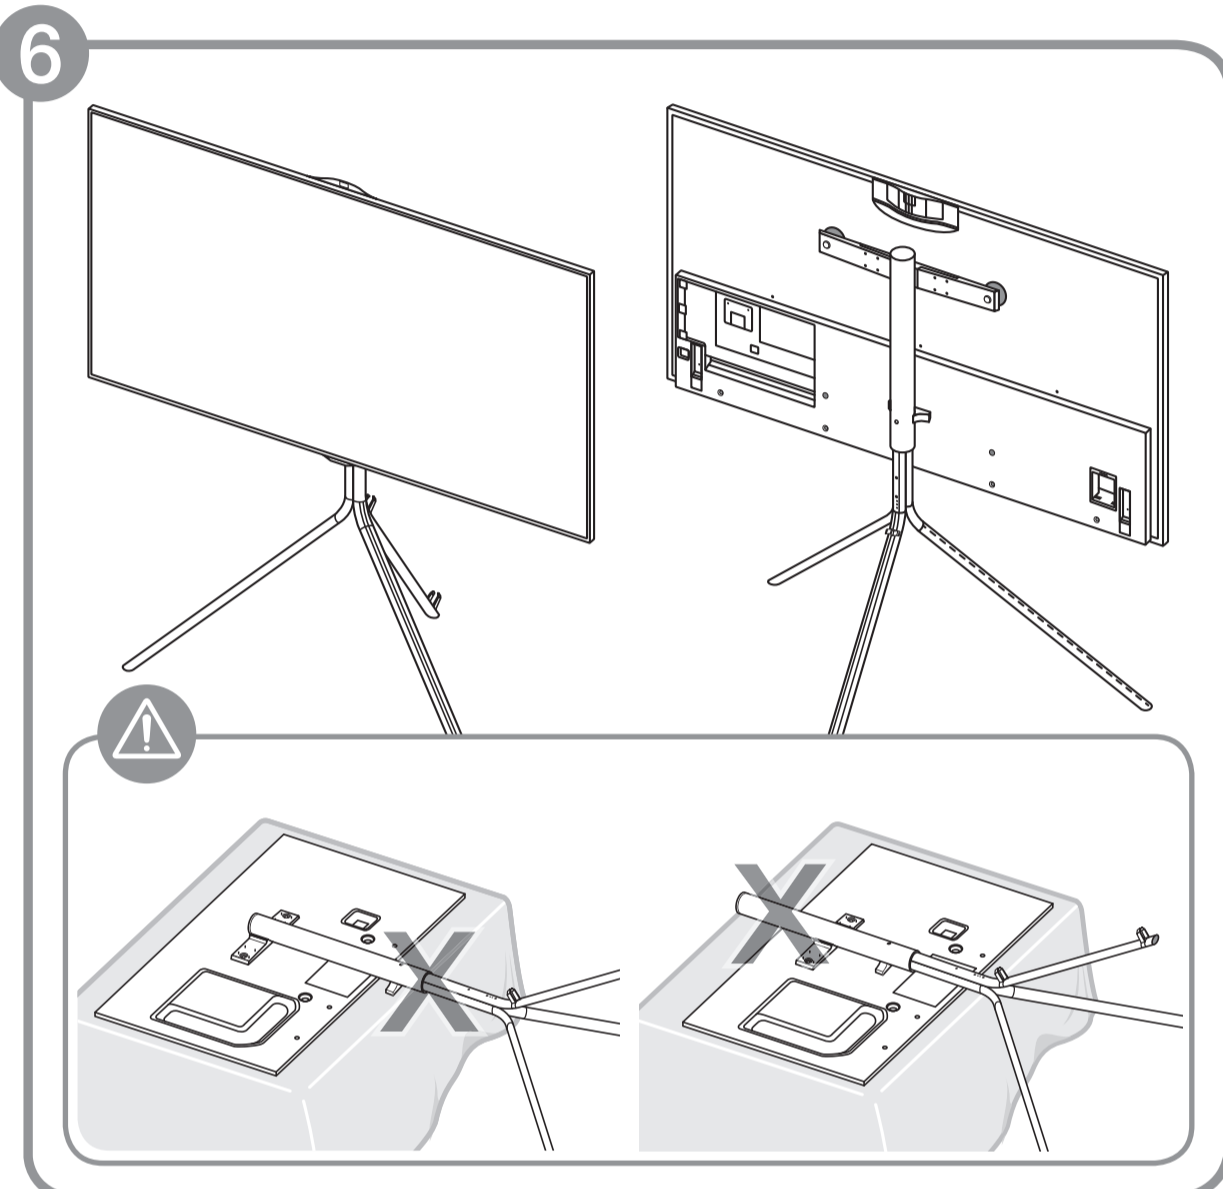

## 5-B VESA: 400 X 400, Screw : M8 x L38

5-B-a	2014 H7100 Series 46", 55"(Korea) 2014 H7000 Series 46", 55"(Euro, Other) 2014 HU7000 Series 50", 55"(W/W) 2014 HU6900 Series 50", 55"(Euro) 2014 HU8500 Series 50", 55"(W/W) 2014 HU7500 Series 50", 55"(Euro)
5-B-b	2014 H8000 Series 48" (W/W, Euro)

# 5-C VESA: 200 X 200, Screw : M8 x L28

- 5-C-a 2013 F5000~F6400 Series 40"
- 5-C-b 2013 F6500~F7000 Series 40"  
2012 ES5000~ES8000 Series 40"
- 5-C-c 2013 F8000 Series 40", 46"
- 5-C-d 2014 HU8500 Series 48"