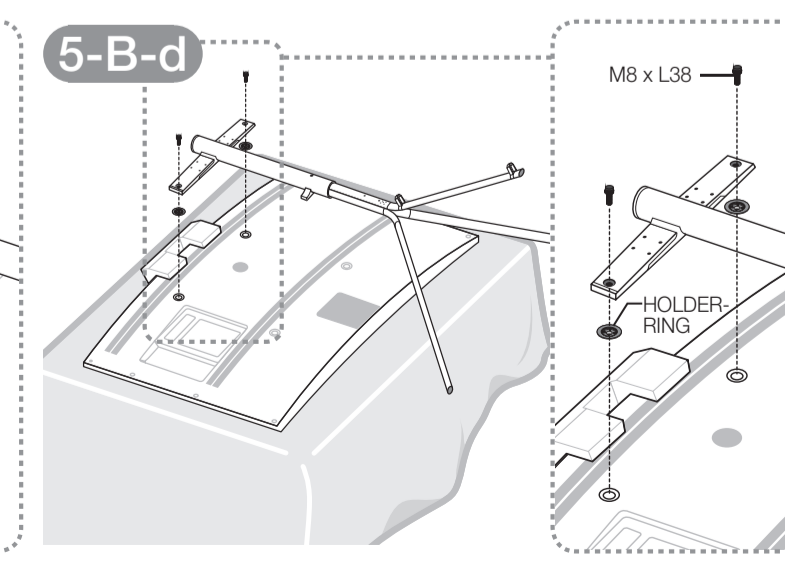

## 5-A VESA: 400 X 400, Screw : M8 x L28

5-A-a	2013 F9000 Series 55"
5-A-b	2013 F5000~F7000 Series 46"~55" 2012 ES5000~E8000 Series 46"~55"
5-A-c	2013 F8000 Series 55"

## 5-B VESA: 400 X 400, Screw : M8 x L38

5-B-a	2014 H7100 Series 46", 55"(Korea) 2014 H7000 Series 46", 55"(Euro, Other) 2014 HU7000 Series 50", 55"(W/W) 2014 HU6900 Series 50", 55"(Euro) 2014 HU8500 Series 50", 55"(W/W) 2014 HU7500 Series 50", 55"(Euro)
5-B-b	2014 H8000 Series 48" (W/W, Euro)

# 5-C VESA: 200 X 200, Screw : M8 x L28

- 5-C-a 2013 F5000~F6400 Series 40"
- 5-C-b 2013 F6500~F7000 Series 40"  
2012 ES5000~ES8000 Series 40"
- 5-C-c 2013 F8000 Series 40", 46"
- 5-C-d 2014 HU8500 Series 48"