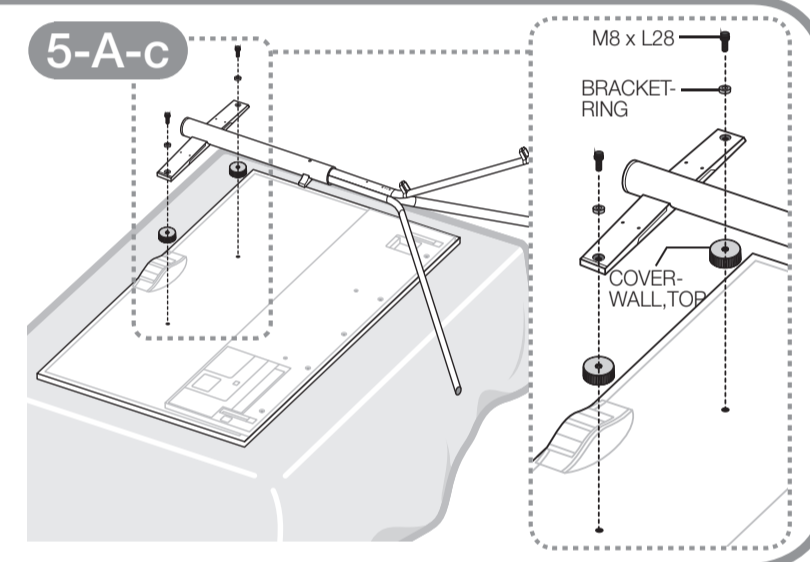

## 5-A VESA: 400 X 400, Screw : M8 x L28

5-A-a	2013 F9000 Series 55"
5-A-b	2013 F5000~F7000 Series 46"~55" 2012 ES5000~E8000 Series 46"~55"
5-A-c	2013 F8000 Series 55"

## 5-B VESA: 400 X 400, Screw : M8 x L38

5-B-a	2014 H7100 Series 46", 55"(Korea) 2014 H7000 Series 46", 55"(Euro, Other) 2014 HU7000 Series 50", 55"(W/W) 2014 HU6900 Series 50", 55"(Euro) 2014 HU8500 Series 50", 55"(W/W) 2014 HU7500 Series 50", 55"(Euro)
5-B-b	2014 H8000 Series 48" (W/W, Euro)

# 5-C VESA: 200 X 200, Screw : M8 x L28

- 5-C-a 2013 F5000~F6400 Series 40"
- 5-C-b 2013 F6500~F7000 Series 40"  
2012 ES5000~ES8000 Series 40"
- 5-C-c 2013 F8000 Series 40", 46"
- 5-C-d 2014 HU8500 Series 48"