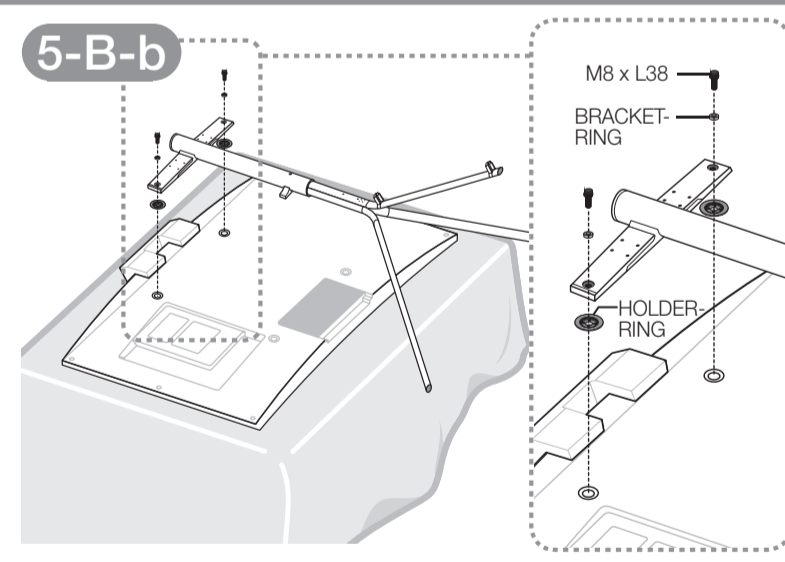

## 5-A VESA: 400 X 400, Screw : M8 x L28

5-A-a	2013 F9000 Series 55"
5-A-b	2013 F5000~F7000 Series 46"~55" 2012 ES5000~E8000 Series 46"~55"
5-A-c	2013 F8000 Series 55"

## 5-B VESA: 400 X 400, Screw : M8 x L38

5-B-a	2014 H7100 Series 46", 55"(Korea) 2014 H7000 Series 46", 55"(Euro, Other) 2014 HU7000 Series 50", 55"(W/W) 2014 HU6900 Series 50", 55"(Euro) 2014 HU8500 Series 50", 55"(W/W) 2014 HU7500 Series 50", 55"(Euro)
5-B-b	2014 H8000 Series 48" (W/W, Euro)

# 5-C VESA: 200 X 200, Screw : M8 x L28

- 5-C-a 2013 F5000~F6400 Series 40"
- 5-C-b 2013 F6500~F7000 Series 40"  
2012 ES5000~ES8000 Series 40"
- 5-C-c 2013 F8000 Series 40", 46"
- 5-C-d 2014 HU8500 Series 48"