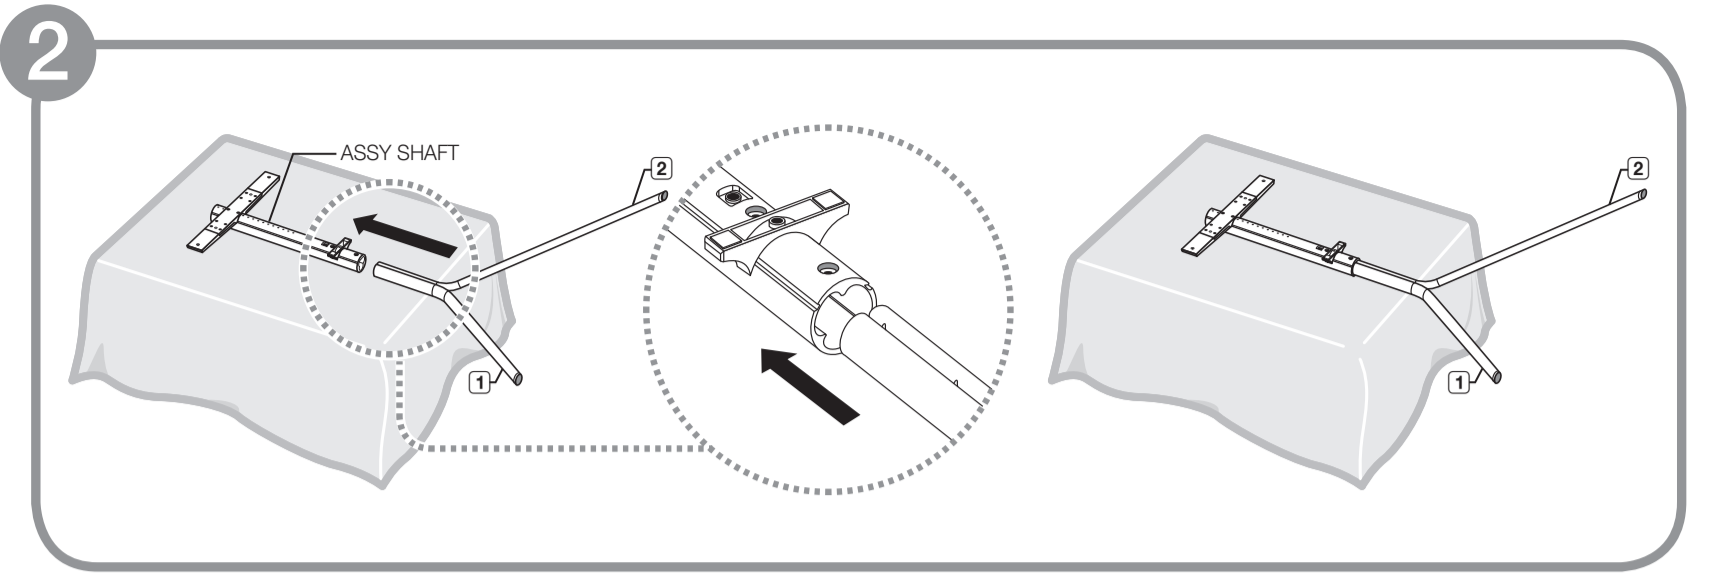

## 5-A VESA: 400 X 400, Screw : M8 x L28

5-A-a	2013 F9000 Series 55"
5-A-b	2013 F5000~F7000 Series 46"~55" 2012 ES5000~E8000 Series 46"~55"
5-A-c	2013 F8000 Series 55"

## 5-B VESA: 400 X 400, Screw : M8 x L38

5-B-a	2014 H7100 Series 46", 55"(Korea) 2014 H7000 Series 46", 55"(Euro, Other) 2014 HU7000 Series 50", 55"(W/W) 2014 HU6900 Series 50", 55"(Euro) 2014 HU8500 Series 50", 55"(W/W) 2014 HU7500 Series 50", 55"(Euro)
5-B-b	2014 H8000 Series 48" (W/W, Euro)

# 5-C VESA: 200 X 200, Screw : M8 x L28

- 5-C-a 2013 F5000~F6400 Series 40"
- 5-C-b 2013 F6500~F7000 Series 40"  
2012 ES5000~ES8000 Series 40"
- 5-C-c 2013 F8000 Series 40", 46"
- 5-C-d 2014 HU8500 Series 48"