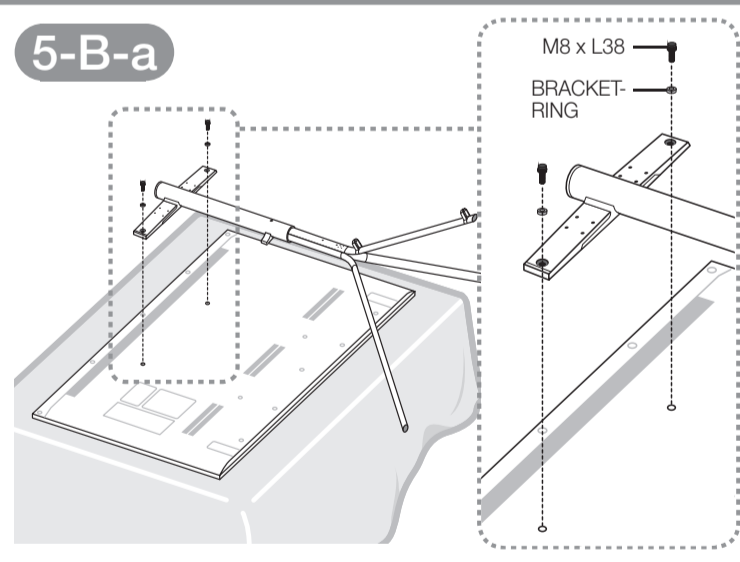

## 5-A VESA: 400 X 400, Screw : M8 x L28

5-A-a	2013 F9000 Series 55"
5-A-b	2013 F5000~F7000 Series 46"~55" 2012 ES5000~E8000 Series 46"~55"
5-A-c	2013 F8000 Series 55"

## 5-B VESA: 400 X 400, Screw : M8 x L38

5-B-a	2014 H7100 Series 46", 55"(Korea) 2014 H7000 Series 46", 55"(Euro, Other) 2014 HU7000 Series 50", 55"(W/W) 2014 HU6900 Series 50", 55"(Euro) 2014 HU8500 Series 50", 55"(W/W) 2014 HU7500 Series 50", 55"(Euro)
5-B-b	2014 H8000 Series 48" (W/W, Euro)

# 5-C VESA: 200 X 200, Screw : M8 x L28

- 5-C-a 2013 F5000~F6400 Series 40"
- 5-C-b 2013 F6500~F7000 Series 40"  
2012 ES5000~ES8000 Series 40"
- 5-C-c 2013 F8000 Series 40", 46"
- 5-C-d 2014 HU8500 Series 48"