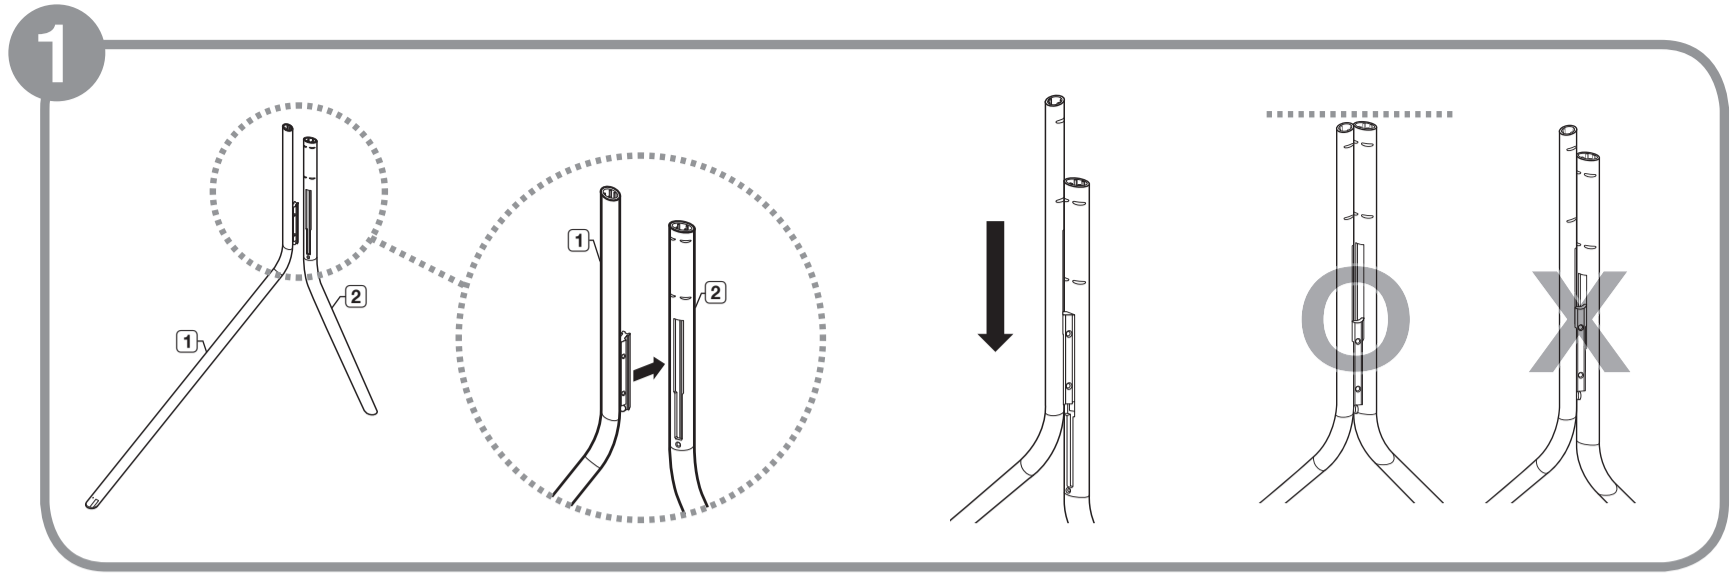

## Components

## 5-A VESA: 400 X 400, Screw : M8 x L28

5-A-a	2013 F9000 Series 55"
5-A-b	2013 F5000~F7000 Series 46"~55" 2012 ES5000~E8000 Series 46"~55"
5-A-c	2013 F8000 Series 55"

## 5-B VESA: 400 X 400, Screw : M8 x L38

5-B-a	2014 H7100 Series 46", 55"(Korea) 2014 H7000 Series 46", 55"(Euro, Other) 2014 HU7000 Series 50", 55"(W/W) 2014 HU6900 Series 50", 55"(Euro) 2014 HU8500 Series 50", 55"(W/W) 2014 HU7500 Series 50", 55"(Euro)
5-B-b	2014 H8000 Series 48" (W/W, Euro)

# 5-C VESA: 200 X 200, Screw : M8 x L28

- 5-C-a 2013 F5000~F6400 Series 40"
- 5-C-b 2013 F6500~F7000 Series 40"  
2012 ES5000~ES8000 Series 40"
- 5-C-c 2013 F8000 Series 40", 46"
- 5-C-d 2014 HU8500 Series 48"