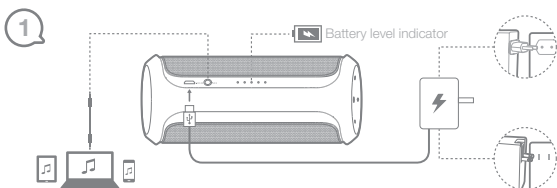

Flip 2

FLIP 2

Quick Start Guide

Guide de démarrage rapide

LED Behavior

| | OFF | Blinking | ON |
|---|-----------------|---------------|---------------|
| ⏻ | Product is OFF | NA | Product is ON |
| 📶 | Not connected | Pairing mode | Connected |
| ☎ | Call not active | Phone ringing | Call active |