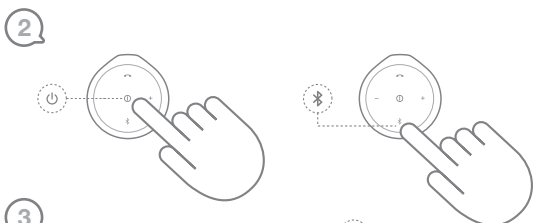

Flip 2

FLIP 2

Quick Start Guide

Guide de démarrage rapide

LED Behavior

| | OFF | Blinking | ON |
|---|-----------------|---------------|---------------|
| ⏻ | Product is OFF | NA | Product is ON |
| 📶 | Not connected | Pairing mode | Connected |
| ☎ | Call not active | Phone ringing | Call active |