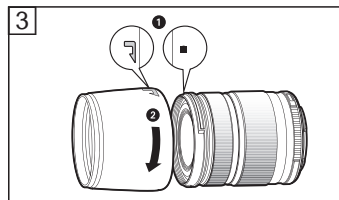

EN INSTRUCTIONS

Thank you for purchasing this Olympus product. To ensure your safety, please read this instruction manual before use, and keep it handy for future reference.

Name of parts (Fig. 1)

- ① Front cap
- ② Filter mount thread
- ③ Focus ring
- ④ Zoom ring
- ⑤ Mount index
- ⑥ Rear cap
- ⑦ Electrical contacts
- ⑧ Hood mount section
- ⑨ Lens hood (optional : LH-61D)

Attaching the hood (Fig. 2)

Storing the hood (Fig. 3)

Notes on Shooting

- Edges of pictures may be cut off if more than one filter is used or if a thick filter is used.
- When using a flash, flash light may be blocked by lens body, lens hood, etc.