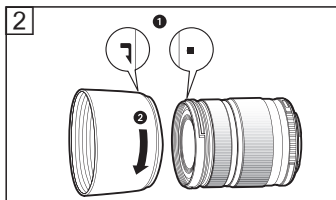

EN INSTRUCTIONS

Thank you for purchasing this Olympus product. To ensure your safety, please read this instruction manual before use, and keep it handy for future reference.

Name of parts (Fig. 1)

- ① Front cap
- ② Filter mount thread
- ③ Focus ring
- ④ Zoom ring
- ⑤ Mount index
- ⑥ Rear cap
- ⑦ Electrical contacts
- ⑧ Hood mount section
- ⑨ Lens hood (optional : LH-61D)

Attaching the hood (Fig. 2)

Storing the hood (Fig. 3)

Notes on Shooting

- Edges of pictures may be cut off if more than one filter is used or if a thick filter is used.
- When using a flash, flash light may be blocked by lens body, lens hood, etc.