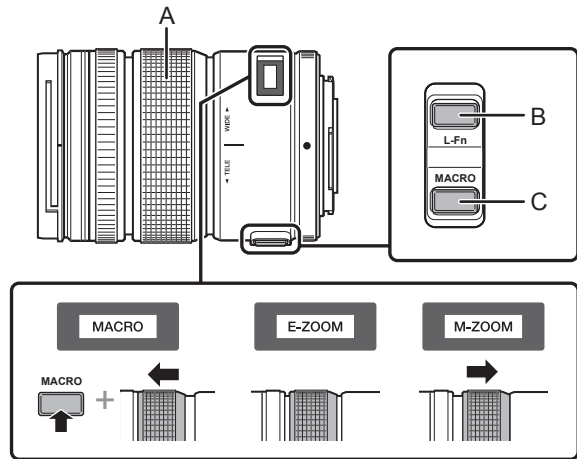

EN INSTRUCTIONS

Thank you for purchasing this Olympus product. To ensure your safety, please read this instruction manual before use, and keep it handy for future reference.

Position the zoom ring (A) to choose from the following modes:

E-ZOOM (Power Zoom)

Rotate the zoom ring for power zoom. Zoom speed is determined by the amount of rotation.

M-ZOOM (Manual Zoom)

Rotate the zoom ring to zoom in and out.

MACRO (Macro Photography)

To photograph subjects at a range of 0.2 to 0.5 m, press the MACRO button (C) and slide the zoom ring forward. Zoom is not available.

Autofocus stops while the L-Fn button (B) is pressed.

Main Specifications

Mount	: Micro Four Thirds mount
Focal distance	: 12 to 50 mm (equivalent to 24 to 100 mm on a 35 mm camera)
Max. aperture	: f3.5 to f6.3
Image angle	: 84° to 24°
Lens configuration	: 9 groups, 10 lenses
Iris control	: f3.5 to f22
Shooting range	: 0.35 m (13.8 in.) to ∞ (infinite) 0.2 m (7.9 in.) to 0.5 m (19.7 in.) (macro mode)
Focus adjustment	: AF/MF switching
Weight	: 212 g (7.4 oz.) (excluding hood and cap)
Dimensions	: Max. dia. Ø 57 (2.2 in.) × Overall length 83 mm (3.3 in.) (when retracted)
Lens hood mount	: LH-55B (sold separately)
Filter mount thread diameter	: 52 mm